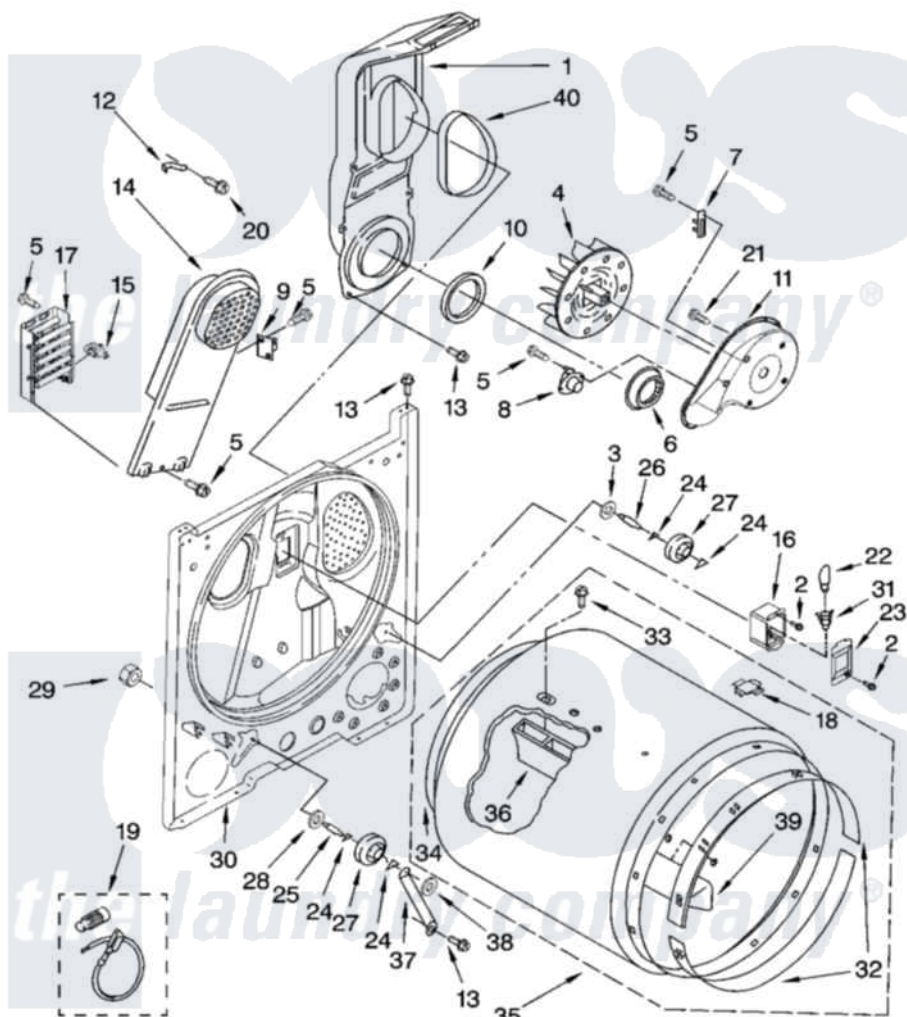

Whirlpool WED5790VQ0 03 - BULKHEAD PARTS, OPTIONAL PARTS (NOT INCLUDED)

BULKHEAD PARTS

For Models: WED5790VQ0
(Designer White)

W10225305

5

Whirlpool [Residential Whirlpool WED5790VQ0 Dryer Parts](#) Parts Diagram 03 - BULKHEAD PARTS, OPTIONAL PARTS (NOT INCLUDED)

[Click on the part number to view part](#)

Item	Original Part Number	Replaced By	Status	Part Description
1	348368			Lint Chute Assembly
2	487909	488729		Screw
3	3388703			Washer, Support
4	347139			Seal, Lint Chute
5	90767			Screw, 8A X 3/8 HeX Washer Head Tapping
6	696302			Shield, Exhaust
7	3392519			Thermal Limiter
8	3387134			Thermostat, Internal-Bias
9	3977393	279816		Cutoff-Tml
10	694089			Wheel, Blower
11	8577230			Housing, Blower
12	3398161			CLIP
13	343641	681414		Screw, 10AB X 1/2
14	8541818			Box, Heater

15	3977767		Thermostat, High Limit 250 F
16	3977373		Bracket, Drum Light
17	3403585	279838	Element
18	8066086		Plug, Drum Hole
19	279457		Wire Kit, Terminal
20	489463		Screw, 8-18 X 1/16
21	3390647	488729	Screw
22	3406124	22002263	Lamp
23	3402841	8532165	Lens, Drum Light
24	690997		Washer, Thrust
25	3399506	W10359270	Shaft, Drum Roller Threads
26	3399507	W10359269	Shaft, Drum Roller Threads
27	3397590	349241T	Support
28	348197		Washer, Support
29	3359452		Nut, Lock
30	3403413		Bulkhead
31	W10136369		Socket, Drum Light Assembly
32	692526	279441	BeaRng-Rng
33	W10109200		Screw, Baffle Mounting
34	3406130	279857	Seal
35	695587		Drum Assembly
36	692490		Baffle, Drum
37	3976434		Bracket, Support Shaft
38	90296		Nut, Push On
39	3403636		Baffle, Drum
40	339956		Seal, Air Duct To Bulkhead
	BLANK	Not Available	ACCESSORY PARTS
"	279948	4392065	Kit, Dryer Repair
"	3406839		Dry Rack Assembly
"	8522199		Accessory Parts
"	72017		Paint, Touch-Up
"	4392899		Paint, Touch-Up
"	350930		Paint, Pressurized Spray B
"	4392901		Paint, Pressurized Spray
"	350938		Paint, Pressurized Spray B
"	799344		Paint, Touch-Up)
"	4392900		Paint, Bulk)