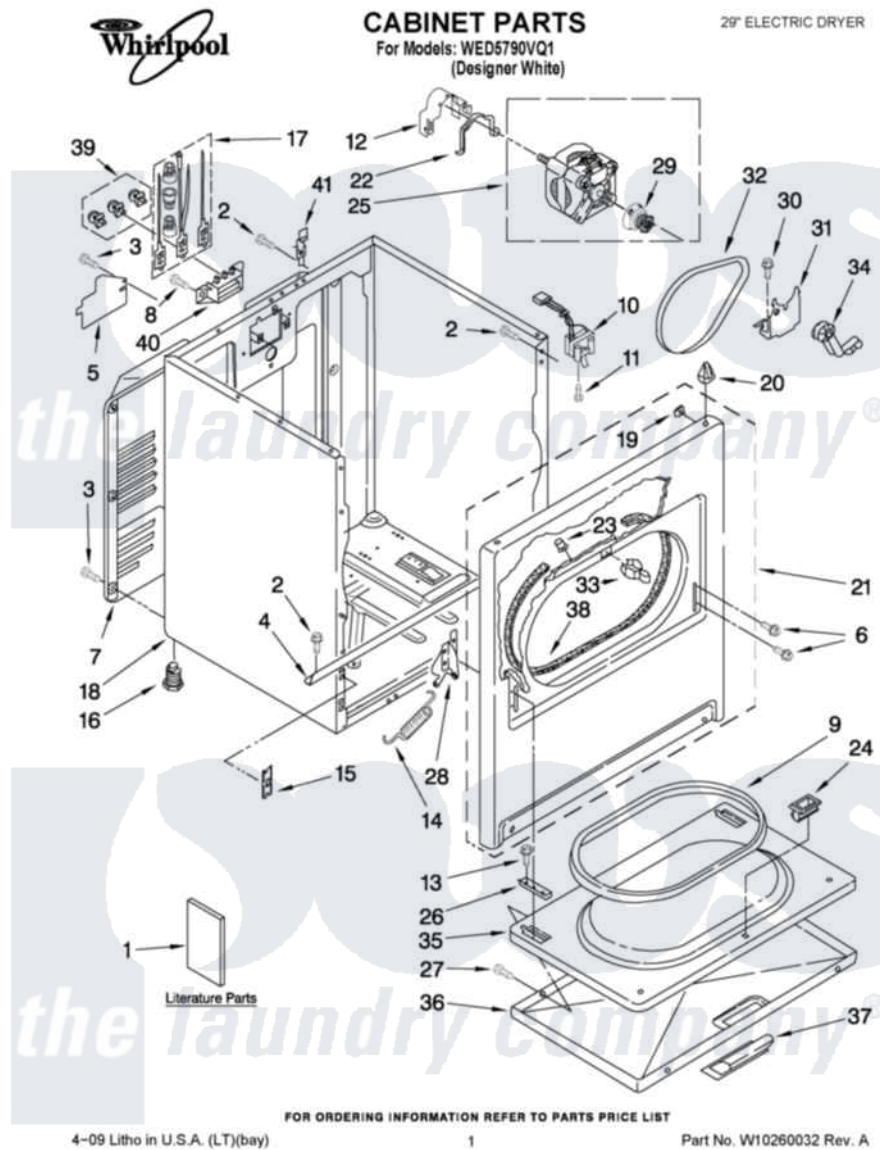

Whirlpool WED5790VQ1 01 - CABINET PARTS

Whirlpool Residential Whirlpool WED5790VQ1 Dryer Parts Parts Diagram 01 - CABINET PARTS
Click on the part number to view part

Item	Original Part Number	Replaced By	Status	Part Description
1	W10150612		Not Available	Instructions, Installation
"	W10150610		Not Available	Use & Care Guide
"	W10185985		Not Available	Wiring Diagram
"	W10042960		Not Available	Sheet, Cycle Feature
2	343641	681414		Screw, 10AB X 1/2
3	693995			Screw, Hex Head
4	8541400			Bracket, Cabinet
5	3396795			Cover, Terminal Block
6	342043	486146		Screw
7	3396805	280043		Panel-Rear
8	3393008	308685		Side Trim)
9	3390731			Seal, Door
10	3406107			Door Switch Assembly
11	697773	3395530		Screw
12	3404162			Clamp, Motor
13	3357011	308685		Side Trim)

14	W10041960		Spring, Door
15	3394083		Clip, Front Panel
16	3392100	49621	Feet-Leveling
"	279810		Foot-Optional
17	279318		Terminal Tinned And Brass Panel
18	8530603	8533643	Cabinet
19	98234		Clip, U-Bend
20	690363	18776	Lock, Front Top
21	695620	279443	Panel
22	W10121316		Plug, Multivent
23	685203	279220	Clip
24	3389441		Door Catch Assembly
25	W10194250	279827	Motor-Drve
26	337189		Clip, Hinge
27	694091		Trim, Side Right Hand
28	8066056		Hinge, Door
"	8066057		Hinge, Door
29	8066184		Pulley, Motor
30	3400500		Bolt, 3405245 5/16-18 X 3/4
31	348780		Base, Motor
32	W10131364	341241	Belt
33	696144	279570	Latch
34	691366		Idler And Pulley Assembly
35	695737		Door, Rear
36	3393549		Door, Front
37	W10095180		Handle, Door
38	3406129		Seal And Bearing Assembly
39	279393		Terminal Block Screw Kit
40	3397659		Block, Terminal
41	8066217		Hinge, Top