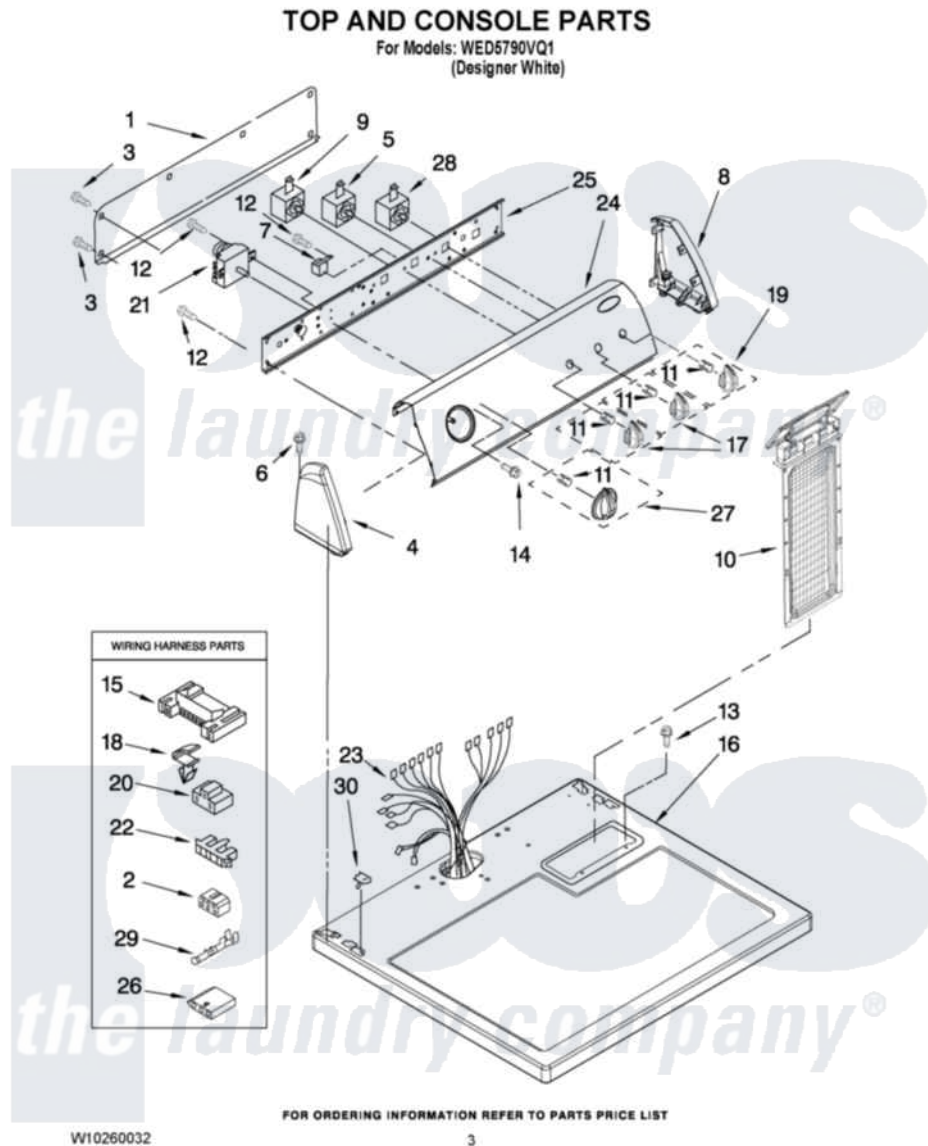

# Whirlpool WED5790VQ1 02 - TOP AND CONSOLE PARTS

Whirlpool Residential Whirlpool WED5790VQ1 Dryer Parts Parts Diagram 02 - TOP AND CONSOLE PARTS  
Click on the part number to view part

Item	Original Part Number	Replaced By	Status	Part Description
1	<a href="#">8274261</a>			Do-It-Yourself Repair Manuals
2	<a href="#">3347243</a>			Block, Disconnect
3	<a href="#">693995</a>			Screw, Hex Head
4	8271365	<a href="#">279962</a>		Endcap
5	<a href="#">3405156</a>			Switch, Rotary
6	<a href="#">388326</a>			Screw, 8-18 X 1.25
7	<a href="#">694419</a>			Mini-Buzzer
8	8271359	<a href="#">279962</a>		Endcap
9	<a href="#">3399639</a>			Switch, Rotary Temperature
10	<a href="#">8557857</a>			Screen, Lint
11	<a href="#">8536939</a>			Clip, Knob
12	8533971	<a href="#">90767</a>		Screw, 8A X 3/8 HeX Washer Head Tapping
13	688983	<a href="#">487240</a>		Screw, For Mtg. Service Capacitor
14	8533951	<a href="#">3400859</a>		Screw, Grounding
15	<a href="#">3395683</a>			Receptacle, Multi-Terminal

16	8557930	<a href="#">8563985</a>	Top
17	<a href="#">8565944</a>		Knob, Control
18	<a href="#">3394427</a>		Clip-Harness
19	<a href="#">8566073</a>		Knob, Push-To-Start
20	<a href="#">3401144</a>		Connector
21	<a href="#">W10185982</a>		Timer Assembly
22	<a href="#">3397269</a>		Connector, Timer
23	<a href="#">W10186092</a>		Harness, Wiring
24	<a href="#">W10206007</a>		Panel, Control
25	<a href="#">8544895</a>		Bracket, Control
26	<a href="#">3936144</a>		Do-It-Yourself Repair Manuals
27	<a href="#">8566061</a>		Timer Knob Assembly
28	<a href="#">3398095</a>		Switch, Push-To-Start
29	<a href="#">94614</a>		Terminal
30	<a href="#">357213</a>		Nut, Push-In