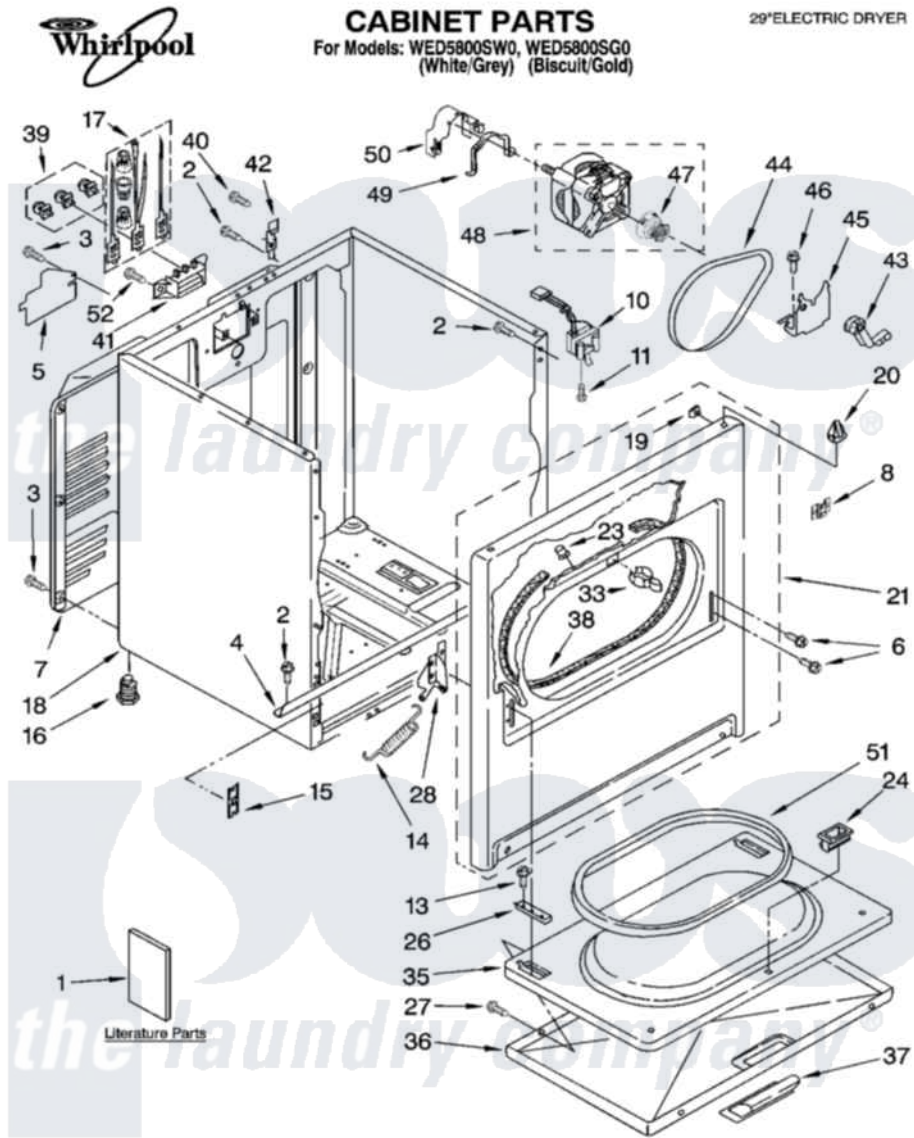

Whirlpool WED5800SG0 01 - CABINET PARTS

5-06 Litho in U.S.A. (LT)

1

Part No. 8181282

Whirlpool [Residential Whirlpool WED5800SG0 Dryer Parts](#) Parts Diagram 01 - CABINET PARTS
 Click on the part number to view part

Item	Original Part Number	Replaced By	Status	Part Description
1	8577188		Not Available	Instructions, Installation
"	W10042950		Not Available	Sheet, Cycle Feature
"	8578183		Not Available	Use And Care Guide
"	3406661		Not Available	Wiring Diagram
"	BLANK		Not Available	Following May Be Purchased DO-IT-YOURSELF REPAIR MANUALS
"	677818		Not Available	Manual, Do-It- Yourself Repair (Dryer)
2	343641	681414		Screw, 10AB X 1/2
3	693995			Screw, Hex Head
4	8541400			Bracket, Cabinet
5	3396795			Cover, Terminal Block
6	342043	486146		Screw
7	3396805	280043		Panel-Rear
8	8546676	W10041960		Spring, Door
10	3406107			Door Switch Assembly

11	697773	3395530	Screw
13	3357011	308685	Side Trim)
14	8541401	W10041960	Spring, Door
15	3394083		Clip, Front Panel
16	3392100	49621	Feet-Leveling
"	279810		Foot-Optional
17	279318		Terminal Tinned And Brass Panel
18	8530603	8533643	Cabinet
"	8530606	3977306	Cabinet
19	98234		Clip, U-Bend
20	690363	18776	Lock, Front Top
21	695620	279443	Panel
"	3977244	279891	Panel
23	685203	279220	Clip
24	3389441		Door Catch Assembly
26	337189		Clip, Hinge
27	694091		Trim, Side Right Hand
28	8066056		Hinge, Door
"	8066057		Hinge, Door
33	696144	279570	Latch
35	695737		Door, Rear
36	3393549		Door, Front
"	3977241		Door, Front
37	W10095180		Handle, Door
"	W10095190		Handle, Door
38	3406129		Seal And Bearing Assembly
39	279393		Terminal Block Screw Kit
40	697776	4331106	Screw, No.10-32 X 7/16
41	3397659		Block, Terminal
42	8066217		Hinge, Top
43	691366		Idler And Pulley Assembly
44	8066065	341241	Belt
45	348780		Base, Motor
46	3400500		Bolt, 3405245 5/16-18 X 3/4
47	8066184		Pulley, Motor
48	8066206	279827	Motor-Drve
49	660658		Clamp, Motor Mounting 343481 685441
50	3404162		Clamp, Motor
51	3390731		Seal, Door
52	3393008	308685	Side Trim)