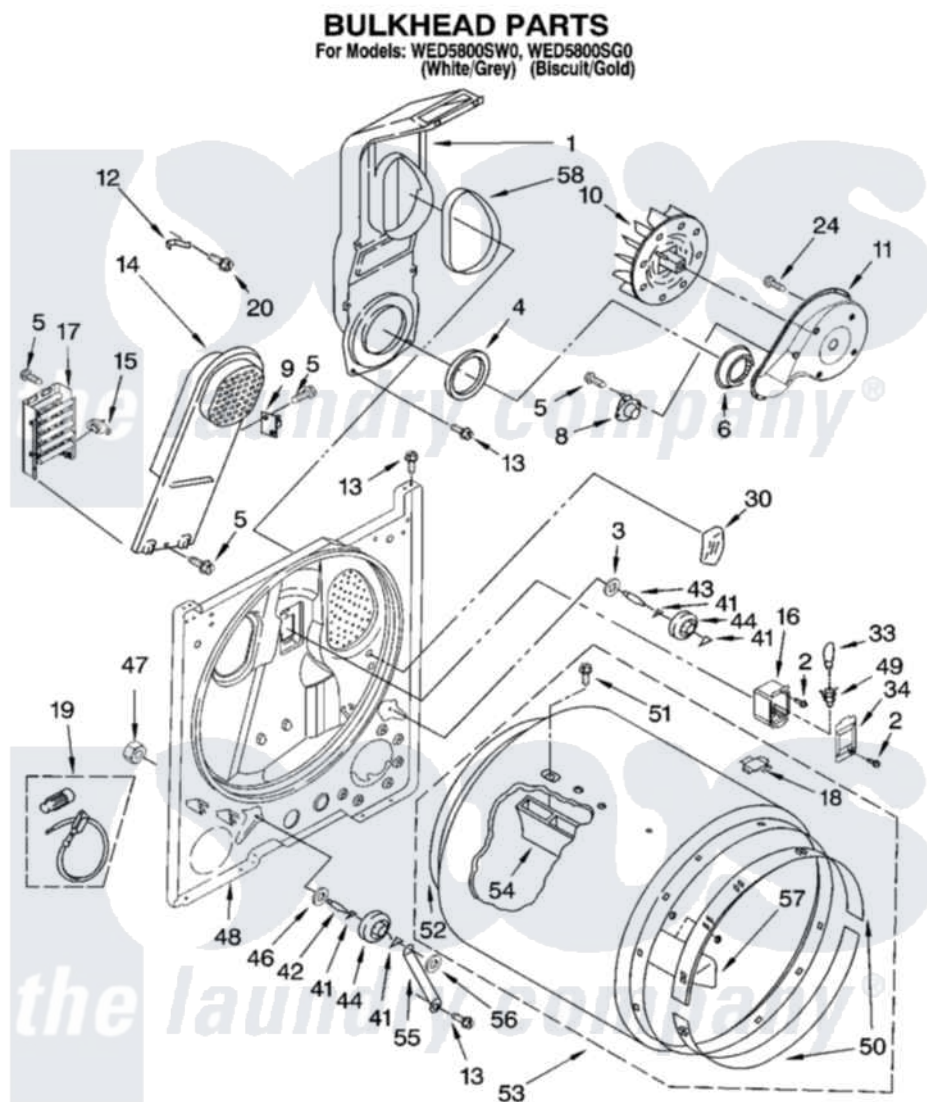

Whirlpool WED5800SG0 03 - BULKHEAD PARTS, OPTIONAL PARTS (NOT INCLUDED)

8181282

5

Whirlpool [Residential Whirlpool WED5800SG0 Dryer Parts](#) Parts Diagram 03 - BULKHEAD PARTS, OPTIONAL PARTS (NOT INCLUDED)

[Click on the part number to view part](#)

Item	Original Part Number	Replaced By	Status	Part Description
1	348368			Lint Chute Assembly
2	487909	488729		Screw
3	3388703			Washer, Support
4	347139			Seal, Lint Chute
5	90767			Screw, 8A X 3/8 HeX Washer Head Tapping
6	696302			Shield, Exhaust
8	8318268			Thermostat, Internal-Bias
9	3977393	279816		Cutoff-Tml
10	694089			Wheel, Blower
11	8577230			Housing, Blower
12	3398161			CLIP
13	343641	681414		Screw, 10AB X 1/2
14	8541818			Box, Heater
15	3977767			Thermostat, High Limit 250 F

16	3977373		Bracket, Drum Light
17	8565582	279838	Element
18	8066086		Plug, Drum Hole
19	279457		Wire Kit, Terminal
20	489463		Screw, 8-18 X 1/16
24	3390647	488729	Screw
30	3976479	279366	Electrode
33	3406124	22002263	Lamp
34	3402841	8532165	Lens, Drum Light
41	690997		Washer, Thrust
42	3399506	W10359270	Shaft, Drum Roller Threads
43	3399507	W10359269	Shaft, Drum Roller Threads
44	3397590	349241T	Support
46	348197		Washer, Support
47	3359452		Nut, Lock
48	3403414		Bulkhead
49	3403634	W10136369	Socket, Drum Light Assembly
50	692526	279441	BeaRng-Rng
51	97787	W10109200	Screw, Baffle Mounting
52	3406130	279857	Seal
53	695587		Drum Assembly
54	692490		Baffle, Drum
55	3976434		Bracket, Support Shaft
56	90296		Nut, Push On
57	3403636		Baffle, Drum
58	339956		Seal, Air Duct To Bulkhead
	BLANK	Not Available	ACCESSORY PARTS
"	279948	4392065	Kit, Dryer Repair
"	3406839		Dry Rack Assembly
"	8522199		Accessory Parts
"	72017		Paint, Touch-Up
"	4392899		Paint, Touch-Up
"	350930		Paint, Pressurized Spray B
"	4392901		Paint, Pressurized Spray
"	350938		Paint, Pressurized Spray B
"	799344		Paint, Touch-Up)
"	4392900		Paint, Bulk)