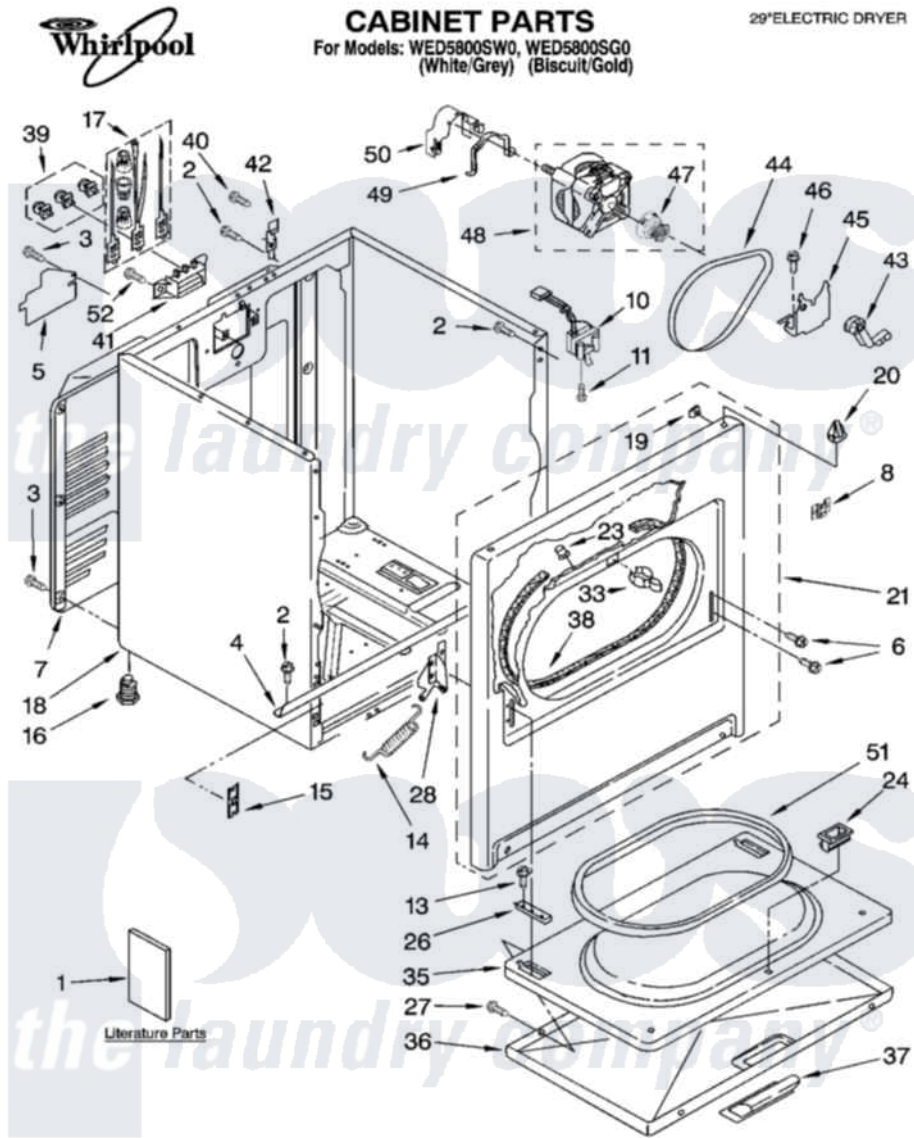

Whirlpool WED5800SW0 01 - CABINET PARTS

5-06 Litho in U.S.A. (LT)

1

Part No. 8181282

Whirlpool [Residential Whirlpool WED5800SW0 Dryer Parts](#) Parts Diagram 01 - CABINET PARTS
 Click on the part number to view part

Item	Original Part Number	Replaced By	Status	Part Description
1	8577188		Not Available	Instructions, Installation
"	W10042950		Not Available	Sheet, Cycle Feature
"	8578183		Not Available	Use And Care Guide
"	3406661		Not Available	Wiring Diagram
"	BLANK		Not Available	Following May Be Purchased DO-IT-YOURSELF REPAIR MANUALS
"	677818		Not Available	Manual, Do-It- Yourself Repair (Dryer)
2	343641	681414		Screw, 10AB X 1/2
3	693995			Screw, Hex Head
4	8541400			Bracket, Cabinet
5	3396795			Cover, Terminal Block
6	342043	486146		Screw
7	3396805	280043		Panel-Rear
8	8546676	W10041960		Spring, Door
10	3406107			Door Switch Assembly

11	697773	3395530	Screw
13	3357011	308685	Side Trim)
14	8541401	W10041960	Spring, Door
15	3394083		Clip, Front Panel
16	3392100	49621	Feet-Leveling
"	279810		Foot-Optional
17	279318		Terminal Tinned And Brass Panel
18	8530603	8533643	Cabinet
"	8530606	3977306	Cabinet
19	98234		Clip, U-Bend
20	690363	18776	Lock, Front Top
21	695620	279443	Panel
"	3977244	279891	Panel
23	685203	279220	Clip
24	3389441		Door Catch Assembly
26	337189		Clip, Hinge
27	694091		Trim, Side Right Hand
28	8066056		Hinge, Door
"	8066057		Hinge, Door
33	696144	279570	Latch
35	695737		Door, Rear
36	3393549		Door, Front
"	3977241		Door, Front
37	W10095180		Handle, Door
"	W10095190		Handle, Door
38	3406129		Seal And Bearing Assembly
39	279393		Terminal Block Screw Kit
40	697776	4331106	Screw, No.10-32 X 7/16
41	3397659		Block, Terminal
42	8066217		Hinge, Top
43	691366		Idler And Pulley Assembly
44	8066065	341241	Belt
45	348780		Base, Motor
46	3400500		Bolt, 3405245 5/16-18 X 3/4
47	8066184		Pulley, Motor
48	8066206	279827	Motor-Drve
49	660658		Clamp, Motor Mounting 343481 685441
50	3404162		Clamp, Motor
51	3390731		Seal, Door
52	3393008	308685	Side Trim)