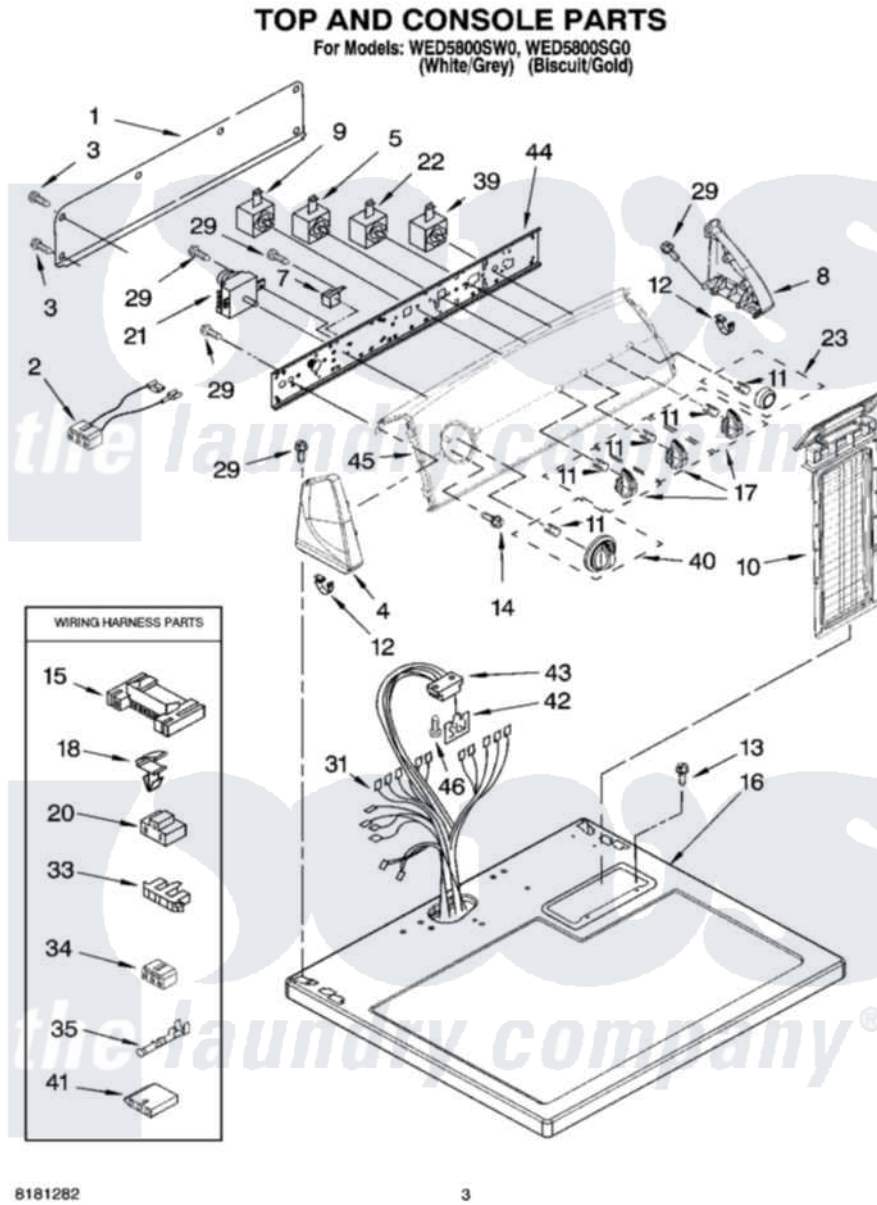

Whirlpool WED5800SW0 02 - TOP AND CONSOLE PARTS

Whirlpool [Residential Whirlpool WED5800SW0 Dryer Parts](#) Parts Diagram 02 - TOP AND CONSOLE PARTS
Click on the part number to view part

Item	Original Part Number	Replaced By	Status	Part Description
1	8274261			Do-It-Yourself Repair Manuals
2	3401695			Wire, Jumper Buzzer
3	693995			Screw, Hex Head
4	8566035	8565957		Cap, End
"	8566036	8565958		Cap, End
5	3405154			Switch Rotary
7	694419			Mini-Buzzer
8	8566032	8565954		Cap, End
"	8566033	8565955		Cap, End
9	8578352			Switch, Temperature
10	8557857			Screen, Lint
"	8557858			Screen, Lint
11	8536939			Clip, Knob
12	8312709			Clip-Console
13	688983	487240		Screw, For Mtg. Service Capacitor
14	8533951	3400859		Screw, Grounding

15	3395683		Receptacle, Multi-Terminal
16	8559800	8563663	Top
"	8563660	8563664	Top
17	W10034380		Knob, Control
"	W10034390		Knob, Control
18	3394427		Clip-Harness
20	3401144		Connector
21	3406725		Timer Assembly
22	3405152		Switch, Wrinkle Shield
23	W10034770		Knob, Push-To-Start
"	W10034780		Knob, Push-To-Start
29	8533971	90767	Screw, 8A X 3/8 HeX Washer Head Tapping
31	W10071290		Harness, Wiring
33	3397269		Connector, Timer
34	3347243		Block, Disconnect
35	94614		Terminal
39	3398094		Switch, Push To Start
40	W10034750		Timer Knob Assembly
"	W10034760		Timer Knob Assembly
41	3936144		Do-It-Yourself Repair Manuals
42	8558178		Control, Electronic
43	3391885		Connector, Edge
44	8566052		Bracket, Console
45	8578860		Panel, Control
"	8578861		Panel, Control
46	343641	681414	Screw, 10AB X 1/2