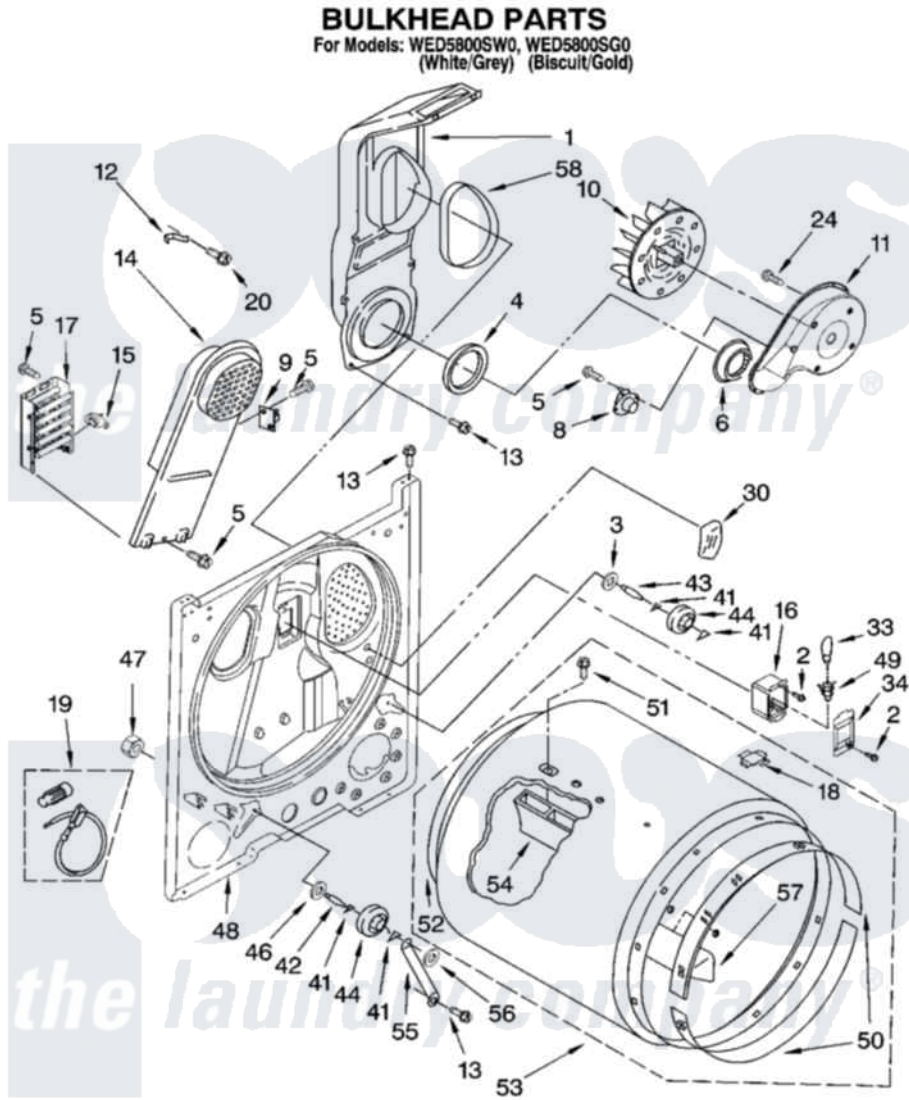

**Whirlpool WED5800SW0 03 - BULKHEAD PARTS, OPTIONAL PARTS  
(NOT INCLUDED)**

8181282

5

Whirlpool [Residential Whirlpool WED5800SW0 Dryer Parts](#) Parts Diagram 03 - BULKHEAD PARTS, OPTIONAL PARTS  
(NOT INCLUDED)

[Click on the part number to view part](#)

Item	Original Part Number	Replaced By	Status	Part Description
1	<a href="#">348368</a>			Lint Chute Assembly
2	487909	<a href="#">488729</a>		Screw
3	<a href="#">3388703</a>			Washer, Support
4	<a href="#">347139</a>			Seal, Lint Chute
5	<a href="#">90767</a>			Screw, 8A X 3/8 HeX Washer Head Tapping
6	<a href="#">696302</a>			Shield, Exhaust
8	<a href="#">8318268</a>			Thermostat, Internal-Bias
9	3977393	<a href="#">279816</a>		Cutoff-Tml
10	<a href="#">694089</a>			Wheel, Blower
11	<a href="#">8577230</a>			Housing, Blower
12	3398161			CLIP
13	343641	<a href="#">681414</a>		Screw, 10AB X 1/2
14	<a href="#">8541818</a>			Box, Heater
15	<a href="#">3977767</a>			Thermostat, High Limit 250 F