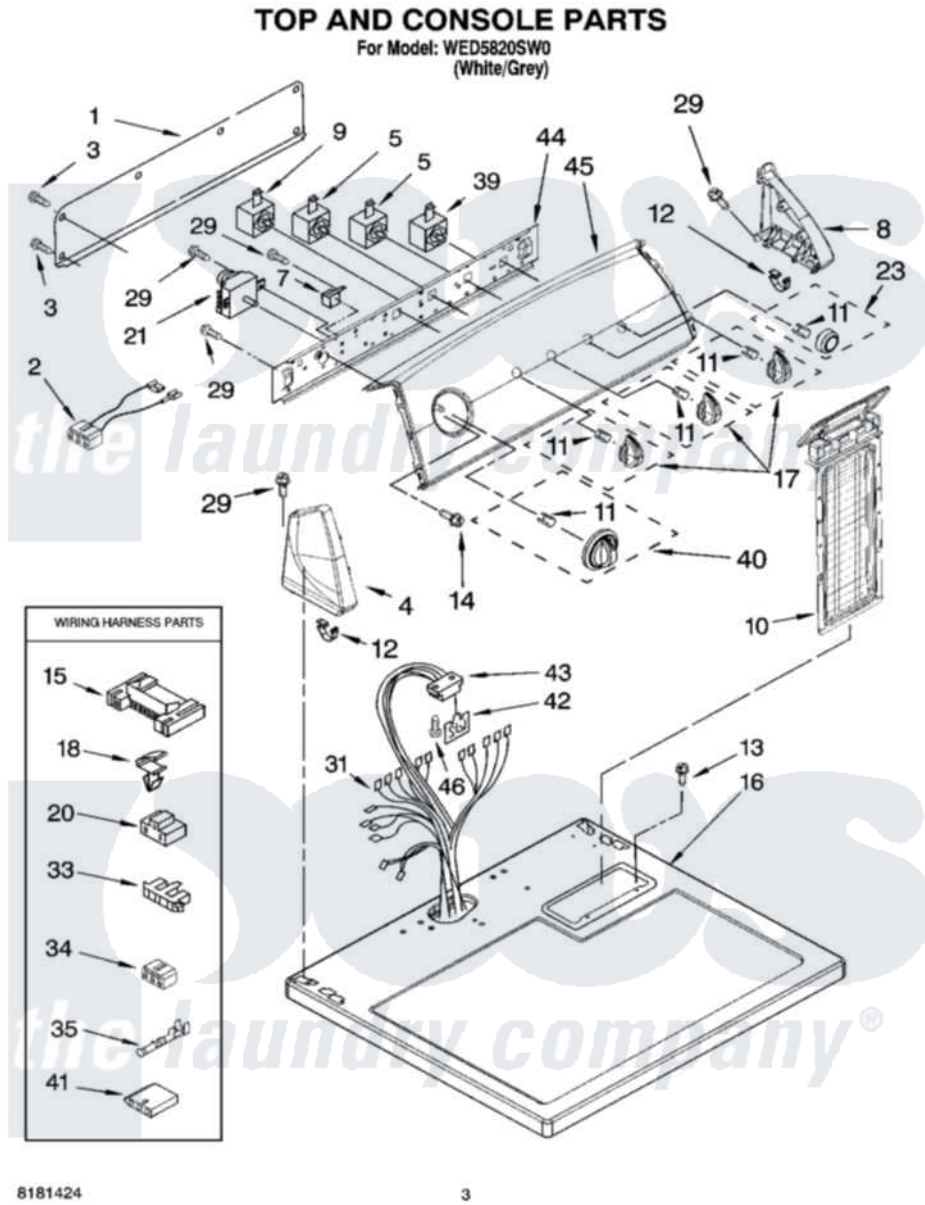

Whirlpool WED5820SW0 02 - TOP AND CONSOLE PARTS

Whirlpool [Residential Whirlpool WED5820SW0 Dryer Parts](#) Parts Diagram 02 - TOP AND CONSOLE PARTS
Click on the part number to view part

Item	Original Part Number	Replaced By	Status	Part Description
1	8274261			Do-It-Yourself Repair Manuals
2	3401695			Wire, Jumper Buzzer
3	693995			Screw, Hex Head
4	8566035	8565957		Cap, End
5	3405156			Switch, Rotary
7	694419			Mini-Buzzer
8	8566032	8565954		Cap, End
9	8578352			Switch, Temperature
10	8557857			Screen, Lint
11	8536939			Clip, Knob
12	8312709			Clip-Console
13	688983	487240		Screw, For Mtg. Service Capacitor
14	8533951	3400859		Screw, Grounding
15	3395683			Receptacle, Multi-Terminal
16	8559800	8563663		Top
17	W10034380			Knob, Control

18	3394427		Clip-Harness
20	3401144		Connector
21	8566184		Timer Assembly
23	W10034770		Knob, Push-To-Start
29	8533971	90767	Screw, 8A X 3/8 HeX Washer Head Tapping
31	8576544	W10071280	Harns-Wire
33	3397269		Connector, Timer
34	3347243		Block, Disconnect
35	94614		Terminal
39	3398094		Switch, Push To Start
40	W10034750		Timer Knob Assembly
41	3936144		Do-It-Yourself Repair Manuals
42	8558178		Control, Electronic
43	3391885		Connector, Edge
44	8566052		Bracket, Console
45	8578862	W10099460	Panel, Control
46	343641	681414	Screw, 10AB X 1/2