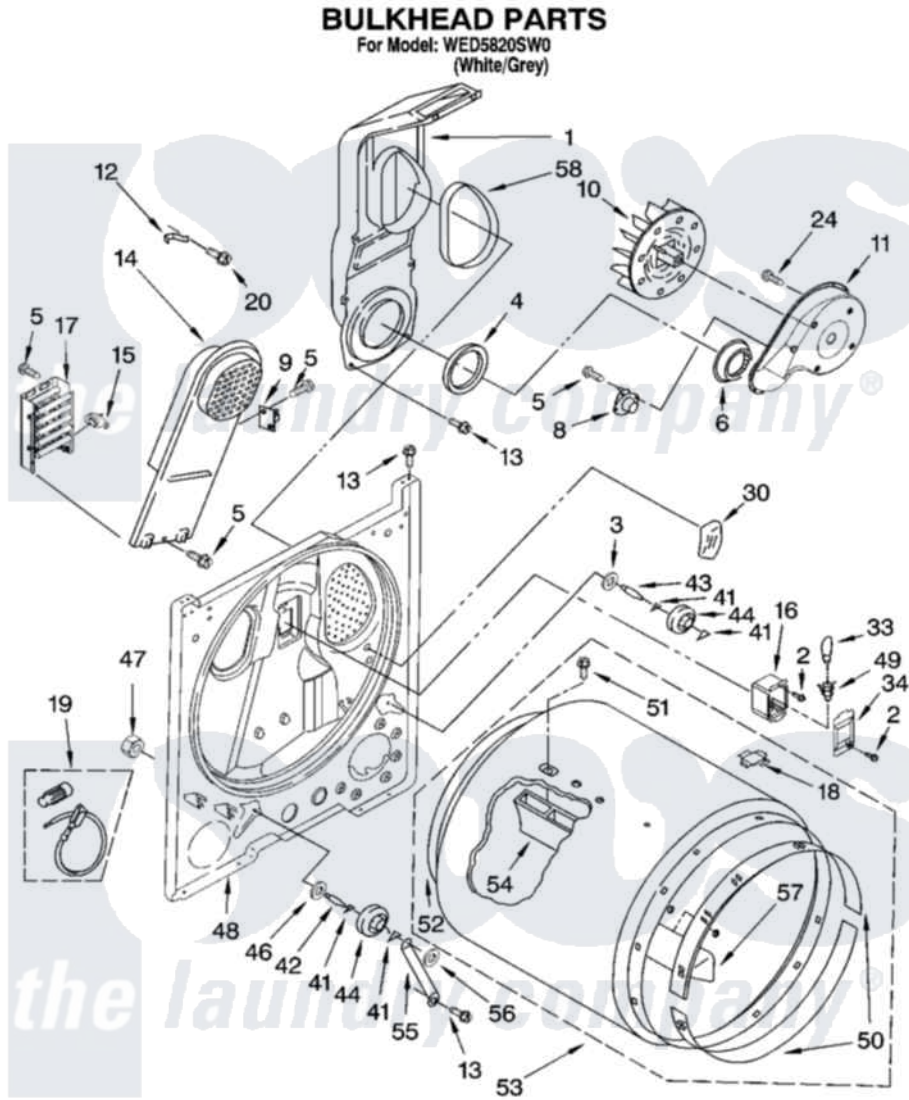

**Whirlpool WED5820SW0 03 - BULKHEAD PARTS, OPTIONAL PARTS
(NOT INCLUDED)**

8181424

5

Whirlpool [Residential Whirlpool WED5820SW0 Dryer Parts](#) Parts Diagram 03 - BULKHEAD PARTS, OPTIONAL PARTS
(NOT INCLUDED)

[Click on the part number to view part](#)

Item	Original Part Number	Replaced By	Status	Part Description
1	348368			Lint Chute Assembly
2	487909	488729		Screw
3	3388703			Washer, Support
4	347139			Seal, Lint Chute
5	90767			Screw, 8A X 3/8 HeX Washer Head Tapping
6	696302			Shield, Exhaust
8	8318268			Thermostat, Internal-Bias
9	3977393	279816		Cutoff-Tml
10	694089			Wheel, Blower
11	8577230			Housing, Blower
12	3398161			CLIP
13	343641	681414		Screw, 10AB X 1/2
14	8541818			Box, Heater
15	3977767			Thermostat, High Limit 250 F

16	3977373		Bracket, Drum Light
17	8565582	279838	Element
18	8066086		Plug, Drum Hole
19	279457		Wire Kit, Terminal
20	489463		Screw, 8-18 X 1/16
24	3390647	488729	Screw
30	3976479	279366	Electrode
33	3406124	22002263	Lamp
34	3402841	8532165	Lens, Drum Light
41	690997		Washer, Thrust
42	3399506	W10359270	Shaft, Drum Roller Threads
43	3399507	W10359269	Shaft, Drum Roller Threads
44	3397590	349241T	Support
46	348197		Washer, Support
47	3359452		Nut, Lock
48	3403414		Bulkhead
49	3403634	W10136369	Socket, Drum Light Assembly
50	692526	279441	BeaRng-Rng
51	97787	W10109200	Screw, Baffle Mounting
52	3406130	279857	Seal
53	695587		Drum Assembly
54	692490		Baffle, Drum
55	3976434		Bracket, Support Shaft
56	90296		Nut, Push On
57	3403636		Baffle, Drum
58	339956		Seal, Air Duct To Bulkhead
	BLANK	Not Available	ACCESSORY PARTS
"	279948	4392065	Kit, Dryer Repair
"	3406839		Dry Rack Assembly
"	8522199		Accessory Parts
"	72017		Paint, Touch-Up
"	4392899		Paint, Touch-Up
"	350930		Paint, Pressurized Spray B
"	4392901		Paint, Pressurized Spray
"	350938		Paint, Pressurized Spray B
"	799344		Paint, Touch-Up)
"	4392900		Paint, Bulk)