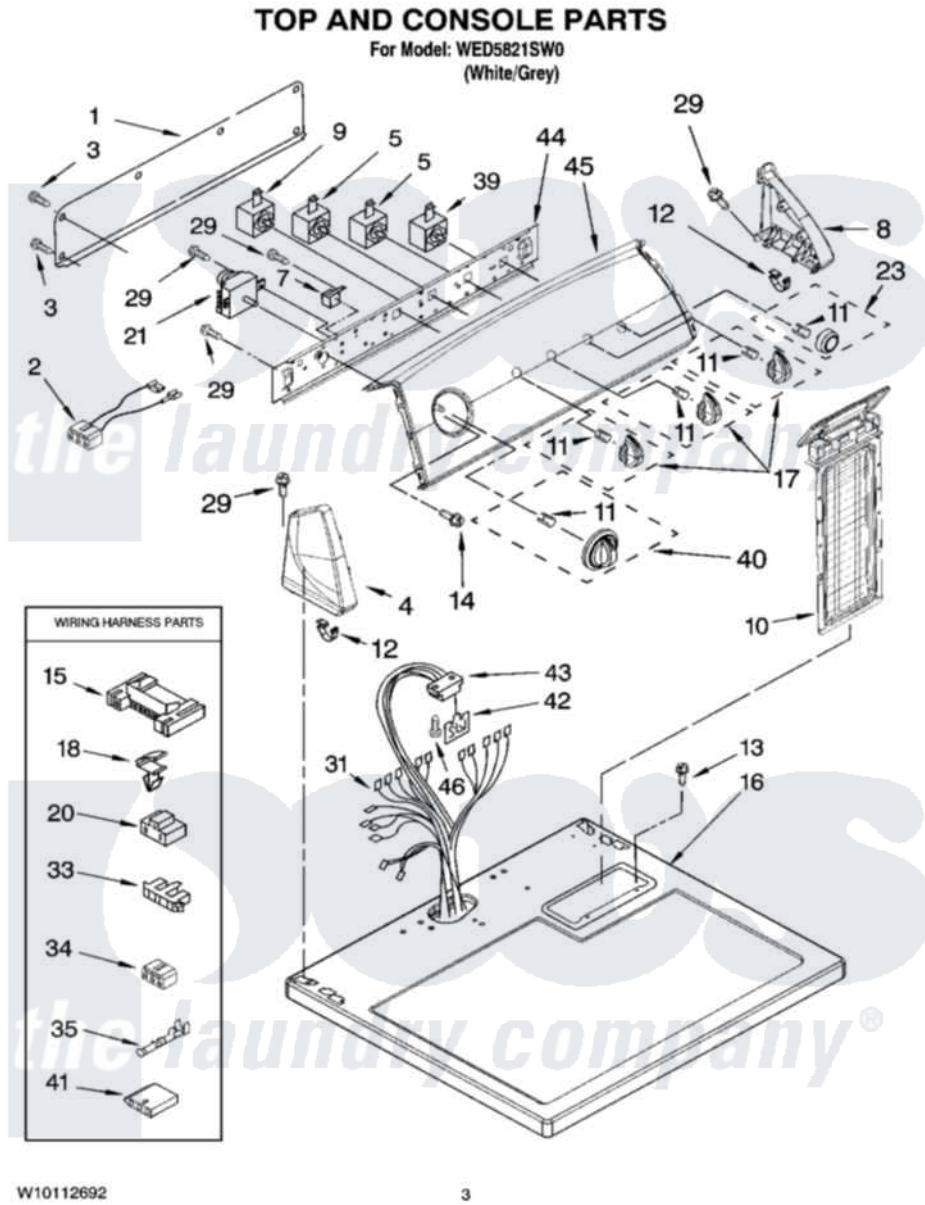

Whirlpool WED5821SW0 02 - TOP AND CONSOLE PARTS

Whirlpool [Residential Whirlpool WED5821SW0 Dryer Parts](#) Parts Diagram 02 - TOP AND CONSOLE PARTS
Click on the part number to view part

Item	Original Part Number	Replaced By	Status	Part Description
1	8274261			Do-It-Yourself Repair Manuals
2	3401695			Wire, Jumper Buzzer
3	693995			Screw, Hex Head
4	8566035	8565957		Cap, End
5	3405156			Switch, Rotary
7	694419			Mini-Buzzer
8	8566032	8565954		Cap, End
9	8578352			Switch, Temperature
10	8557857			Screen, Lint
11	8536939			Clip, Knob
12	8312709			Clip-Console
13	688983	487240		Screw, For Mtg. Service Capacitor
14	8533951	3400859		Screw, Grounding
15	3395683			Receptacle, Multi-Terminal
16	8559800	8563663		Top
17	W10034380			Knob, Control

18	3394427		Clip-Harness
20	3401144		Connector
21	8566184		Timer Assembly
23	W10034770		Knob, Push-To-Start
29	8533971	90767	Screw, 8A X 3/8 HeX Washer Head Tapping
31	8576544	W10071280	Harns-Wire
33	3397269		Connector, Timer
34	3347243		Block, Disconnect
35	94614		Terminal
39	3398094		Switch, Push To Start
40	W10034750		Timer Knob Assembly
41	3936144		Do-It-Yourself Repair Manuals
42	8558178		Control, Electronic
43	3391885		Connector, Edge
44	8566052		Bracket, Console
45	W10104720		Panel, Control
46	343641	681414	Screw, 10AB X 1/2