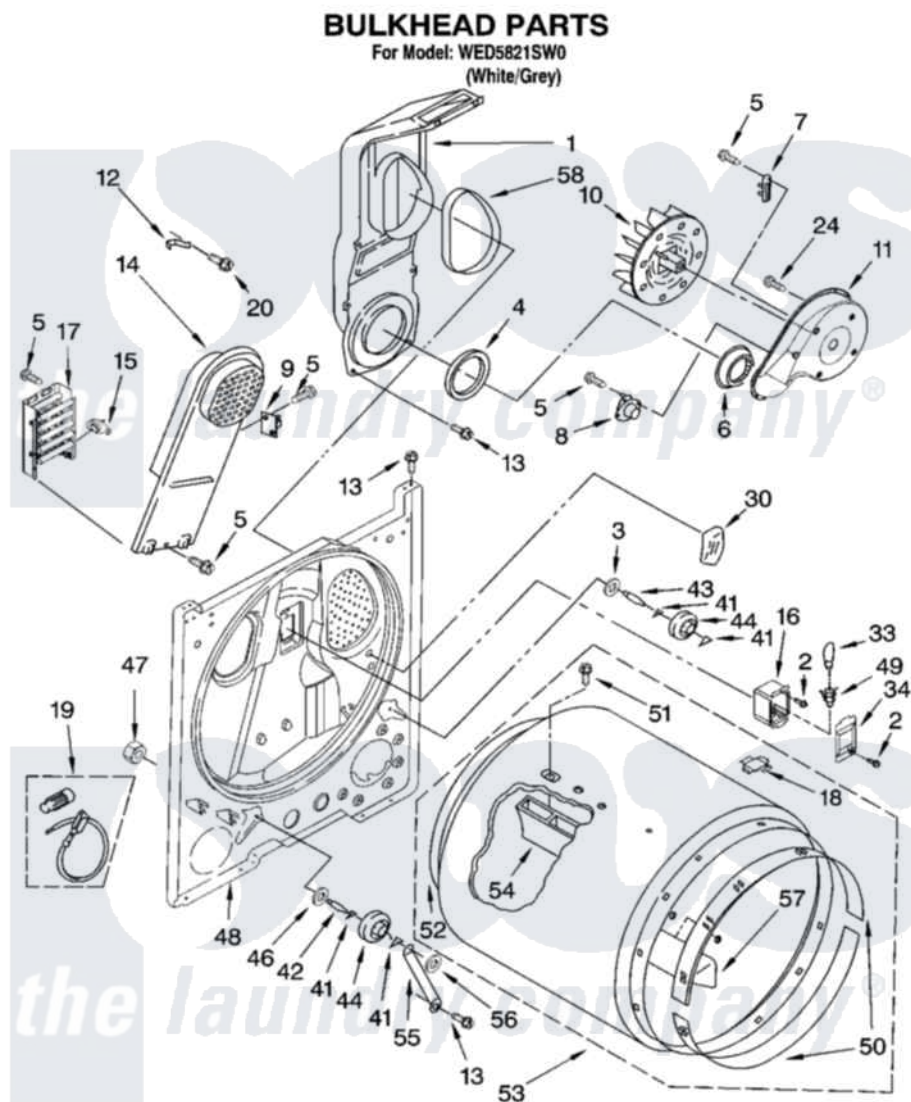

**Whirlpool WED5821SW0 03 - BULKHEAD PARTS, OPTIONAL PARTS
(NOT INCLUDED)**

W10112692

5

Whirlpool [Residential Whirlpool WED5821SW0 Dryer Parts](#) Parts Diagram 03 - BULKHEAD PARTS, OPTIONAL PARTS
(NOT INCLUDED)

[Click on the part number to view part](#)

Item	Original Part Number	Replaced By	Status	Part Description
1	348368			Lint Chute Assembly
2	487909	488729		Screw
3	3388703			Washer, Support
4	347139			Seal, Lint Chute
5	90767			Screw, 8A X 3/8 HeX Washer Head Tapping
6	696302			Shield, Exhaust
7	3392519			Thermal Limiter
8	8318268			Thermostat, Internal-Bias
9	3977393	279816		Cutoff-Tml
10	694089			Wheel, Blower
11	8577230			Housing, Blower
12	3398161			CLIP
13	343641	681414		Screw, 10AB X 1/2
14	8541818			Box, Heater

15	3977767		Thermostat, High Limit 250 F
16	3977373		Bracket, Drum Light
17	8565582	279838	Element
18	8066086		Plug, Drum Hole
19	279457		Wire Kit, Terminal
20	489463		Screw, 8-18 X 1/16
24	3390647	488729	Screw
30	3976479	279366	Electrode
33	3406124	22002263	Lamp
34	3402841	8532165	Lens, Drum Light
41	690997		Washer, Thrust
42	3399506	W10359270	Shaft, Drum Roller Threads
43	3399507	W10359269	Shaft, Drum Roller Threads
44	3397590	349241T	Support
46	348197		Washer, Support
47	3359452		Nut, Lock
48	3403414		Bulkhead
49	3403634	W10136369	Socket, Drum Light Assembly
50	692526	279441	BeaRng-Rng
51	97787	W10109200	Screw, Baffle Mounting
52	3406130	279857	Seal
53	695587		Drum Assembly
54	692490		Baffle, Drum
55	3976434		Bracket, Support Shaft
56	90296		Nut, Push On
57	3403636		Baffle, Drum
58	339956		Seal, Air Duct To Bulkhead
	BLANK	Not Available	ACCESSORY PARTS
"	279948	4392065	Kit, Dryer Repair
"	3406839		Dry Rack Assembly
"	8522199		Accessory Parts
"	72017		Paint, Touch-Up
"	4392899		Paint, Touch-Up
"	350930		Paint, Pressurized Spray B
"	4392901		Paint, Pressurized Spray
"	350938		Paint, Pressurized Spray B
"	799344		Paint, Touch-Up)
"	4392900		Paint, Bulk)