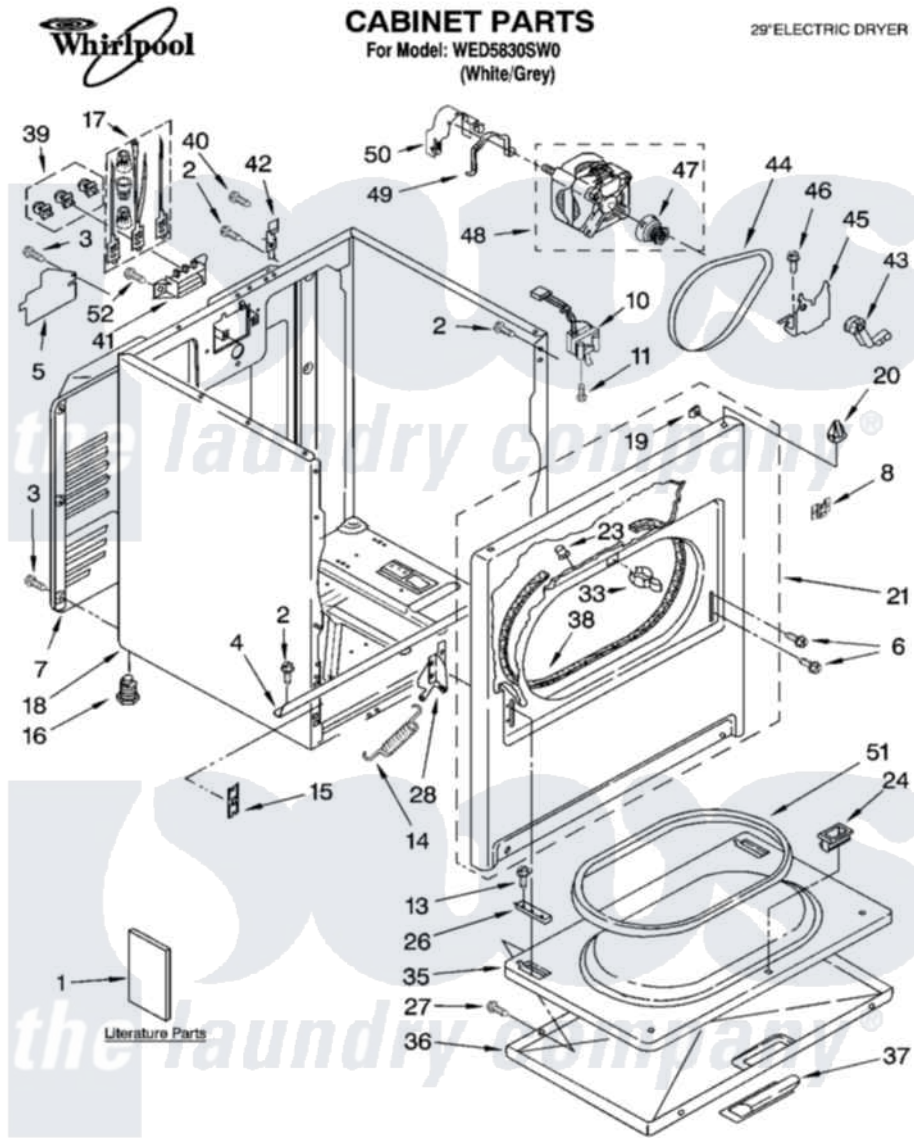

Whirlpool WED5830SW0 01 - CABINET PARTS

5-06 Litho in U.S.A. (LT)

1

Part No. 8181244

Whirlpool [Residential Whirlpool WED5830SW0 Dryer Parts](#) Parts Diagram 01 - CABINET PARTS
 Click on the part number to view part

Item	Original Part Number	Replaced By	Status	Part Description
1	8577188		Not Available	Instructions, Installation
"	W10042950		Not Available	Sheet, Cycle Feature
"	8578183		Not Available	Use And Care Guide
"	8578889		Not Available	Wiring Diagram
"	BLANK		Not Available	Following May Be Purchased DO-IT-YOURSELF REPAIR MANUALS
"	677818		Not Available	Manual, Do-It- Yourself Repair (Dryer)
2	343641	681414		Screw, 10AB X 1/2
3	693995			Screw, Hex Head
4	8541400			Bracket, Cabinet
5	3396795			Cover, Terminal Block
6	342043	486146		Screw
7	3396805	280043		Panel-Rear
8	8546676	W10041960		Spring, Door
10	3406107			Door Switch Assembly

11	697773	3395530	Screw
13	3357011	308685	Side Trim)
14	8541401	W10041960	Spring, Door
15	3394083		Clip, Front Panel
16	3392100	49621	Feet-Leveling
"	279810		Foot-Optional
17	279318		Terminal Tinned And Brass Panel
18	8530603	8533643	Cabinet
19	98234		Clip, U-Bend
20	690363	18776	Lock, Front Top
21	695620	279443	Panel
23	685203	279220	Clip
24	3389441		Door Catch Assembly
26	337189		Clip, Hinge
27	694091		Trim, Side Right Hand
28	8066056		Hinge, Door
"	8066057		Hinge, Door
33	696144	279570	Latch
35	695737		Door, Rear
36	3393549		Door, Front
37	8566057	W10095180	Handle, Door
38	3406129		Seal And Bearing Assembly
39	279393		Terminal Block Screw Kit
40	697776	4331106	Screw, No.10-32 X 7/16
41	3397659		Block, Terminal
42	8066217		Hinge, Top
43	691366		Idler And Pulley Assembly
44	8066065	341241	Belt
45	348780		Base, Motor
46	3400500		Bolt, 3405245 5/16-18 X 3/4
47	8066184		Pulley, Motor
48	8066206	279827	Motor-Drve
49	660658		Clamp, Motor Mounting 343481 685441
50	3404162		Clamp, Motor
51	3390731		Seal, Door
52	3393008	308685	Side Trim)