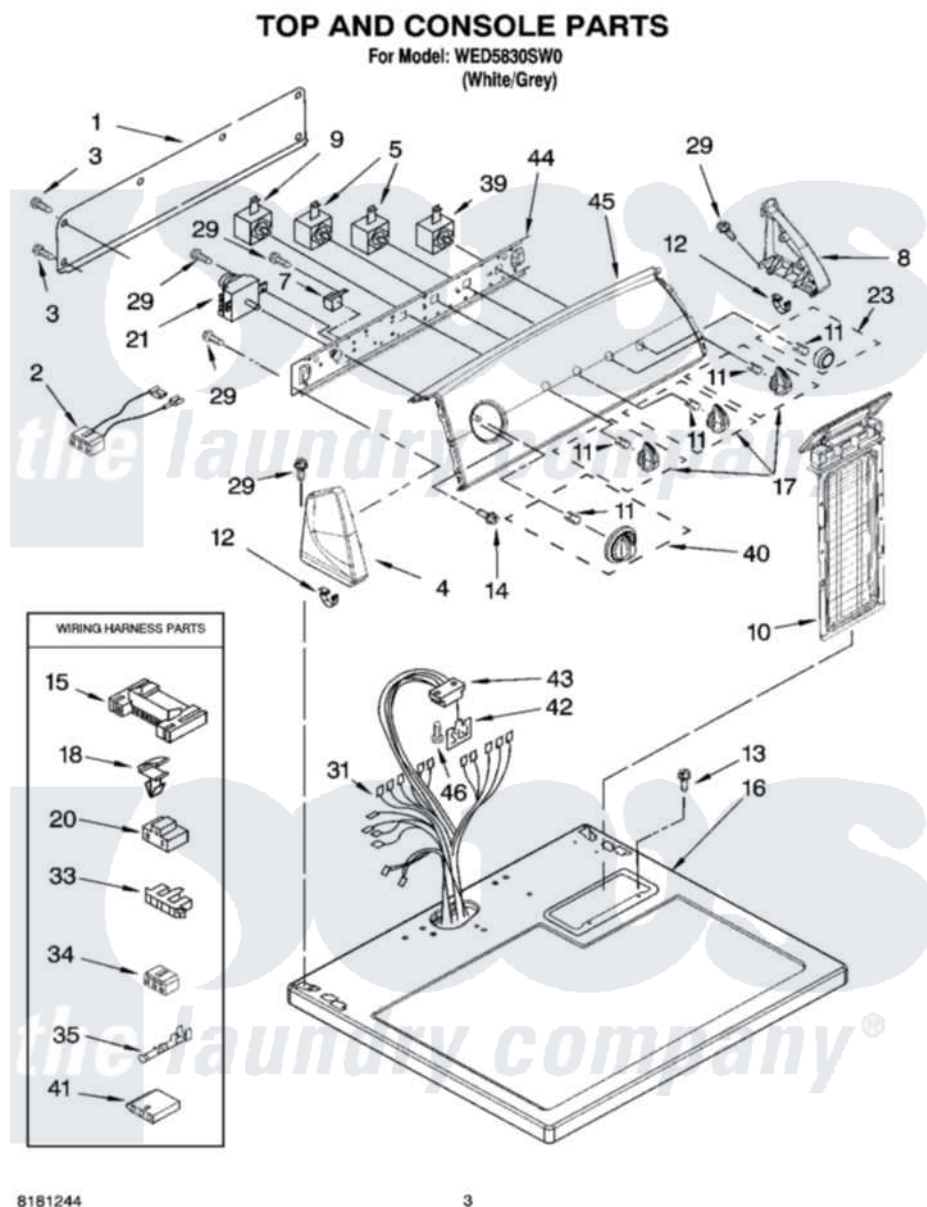

Whirlpool WED5830SW0 02 - TOP AND CONSOLE PARTS

Whirlpool [Residential Whirlpool WED5830SW0 Dryer Parts](#) Parts Diagram 02 - TOP AND CONSOLE PARTS
Click on the part number to view part

Item	Original Part Number	Replaced By	Status	Part Description
1	8274261			Do-It-Yourself Repair Manuals
2	3401695			Wire, Jumper Buzzer
3	693995			Screw, Hex Head
4	8566035	8565957		Cap, End
5	3405156			Switch, Rotary
7	694419			Mini-Buzzer
8	8566032	8565954		Cap, End
9	8578352			Switch, Temperature
10	8557857			Screen, Lint
11	8536939			Clip, Knob
12	8312709			Clip-Console
13	688983	487240		Screw, For Mtg. Service Capacitor
14	8533951	3400859		Screw, Grounding
15	3395683			Receptacle, Multi-Terminal
16	8559800	8563663		Top
17	W10034380			Knob, Control

18	3394427		Clip-Harness
20	3401144		Connector
21	8566184		Timer Assembly
23	W10034770		Knob, Push-To-Start
29	8533971	90767	Screw, 8A X 3/8 HeX Washer Head Tapping
31	8576544	W10071280	Harns-Wire
33	3397269		Connector, Timer
34	3347243		Block, Disconnect
35	94614		Terminal
39	3398094		Switch, Push To Start
40	W10034750		Timer Knob Assembly
41	3936144		Do-It-Yourself Repair Manuals
42	8558178		Control, Electronic
43	3391885		Connector, Edge
44	8566052		Bracket, Console
45	8578865		Panel, Control
46	343641	681414	Screw, 10AB X 1/2