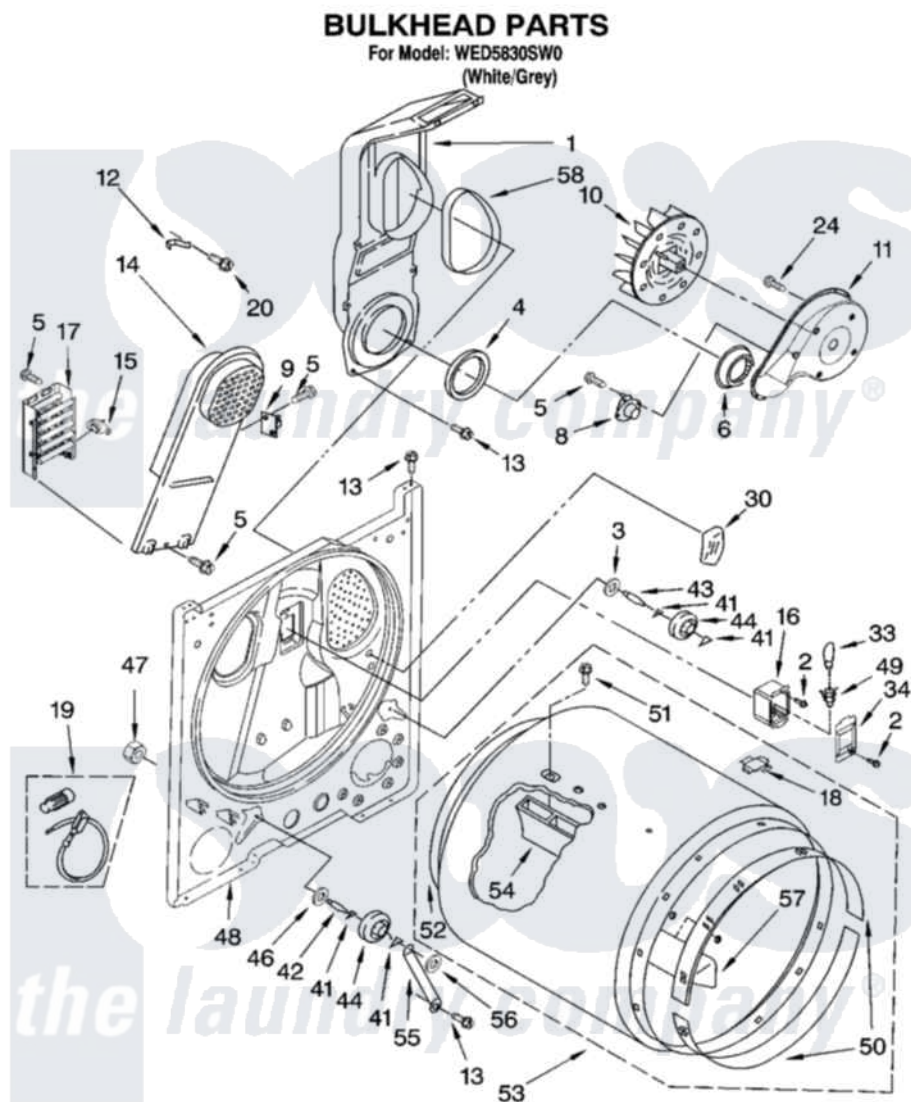

**Whirlpool WED5830SW0 03 - BULKHEAD PARTS, OPTIONAL PARTS  
(NOT INCLUDED)**

8181244

5

Whirlpool [Residential Whirlpool WED5830SW0 Dryer Parts](#) Parts Diagram 03 - BULKHEAD PARTS, OPTIONAL PARTS  
(NOT INCLUDED)

[Click on the part number to view part](#)

Item	Original Part Number	Replaced By	Status	Part Description
1	<a href="#">348368</a>			Lint Chute Assembly
2	487909	<a href="#">488729</a>		Screw
3	<a href="#">3388703</a>			Washer, Support
4	<a href="#">347139</a>			Seal, Lint Chute
5	<a href="#">90767</a>			Screw, 8A X 3/8 HeX Washer Head Tapping
6	<a href="#">696302</a>			Shield, Exhaust
8	<a href="#">8318268</a>			Thermostat, Internal-Bias
9	3977393	<a href="#">279816</a>		Cutoff-Tml
10	<a href="#">694089</a>			Wheel, Blower
11	<a href="#">8577230</a>			Housing, Blower
12	3398161			CLIP
13	343641	<a href="#">681414</a>		Screw, 10AB X 1/2
14	<a href="#">8541818</a>			Box, Heater
15	<a href="#">3977767</a>			Thermostat, High Limit 250 F