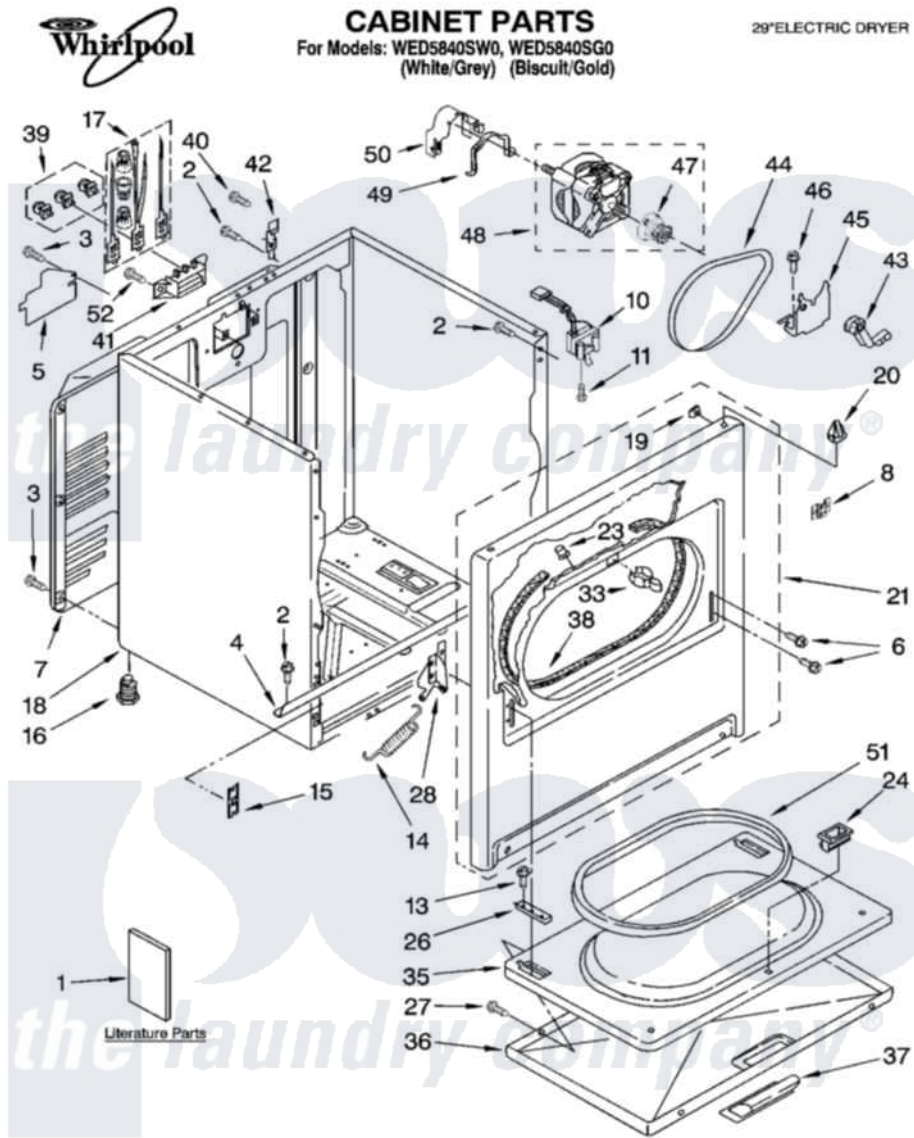

Whirlpool WED5840SG0 01 - CABINET PARTS

5-06 Litho in U.S.A. (LT)

1

Part No. 8181262

Whirlpool [Residential Whirlpool WED5840SG0 Dryer Parts](#) Parts Diagram 01 - CABINET PARTS
 Click on the part number to view part

Item	Original Part Number	Replaced By	Status	Part Description
1	8577188		Not Available	Instructions, Installation
"	W10042950		Not Available	Sheet, Cycle Feature
"	8578183		Not Available	Use And Care Guide
"	8578889		Not Available	Wiring Diagram
"	BLANK		Not Available	Following May Be Purchased DO-IT-YOURSELF REPAIR MANUALS
"	677818		Not Available	Manual, Do-It- Yourself Repair (Dryer)
2	343641	681414		Screw, 10AB X 1/2
3	693995			Screw, Hex Head
4	8541400			Bracket, Cabinet
5	3396795			Cover, Terminal Block
6	342043	486146		Screw
7	3396805	280043		Panel-Rear
8	8546676	W10041960		Spring, Door
10	3406107			Door Switch Assembly

11	697773	3395530	Screw
13	3357011	308685	Side Trim)
14	8541401	W10041960	Spring, Door
15	3394083		Clip, Front Panel
16	3392100	49621	Feet-Leveling
"	279810		Foot-Optional
17	279318		Terminal Tinned And Brass Panel
18	8530603	8533643	Cabinet
"	8530606	3977306	Cabinet
19	98234		Clip, U-Bend
20	690363	18776	Lock, Front Top
21	695620	279443	Panel
"	3977244	279891	Panel
23	685203	279220	Clip
24	3389441		Door Catch Assembly
26	337189		Clip, Hinge
27	694091		Trim, Side Right Hand
28	8066056		Hinge, Door
"	8066057		Hinge, Door
33	696144	279570	Latch
35	695737		Door, Rear
36	3393549		Door, Front
"	3977241		Door, Front
37	8566057	W10095180	Handle, Door
"	8566069		Handle, Door
38	3406129		Seal And Bearing Assembly
39	279393		Terminal Block Screw Kit
40	697776	4331106	Screw, No.10-32 X 7/16
41	3397659		Block, Terminal
42	8066217		Hinge, Top
43	691366		Idler And Pulley Assembly
44	8066065	341241	Belt
45	348780		Base, Motor
46	3400500		Bolt, 3405245 5/16-18 X 3/4
47	8066184		Pulley, Motor
48	8066206	279827	Motor-Drve
49	660658		Clamp, Motor Mounting 343481 685441
50	3404162		Clamp, Motor
51	3390731		Seal, Door
52	3393008	308685	Side Trim)