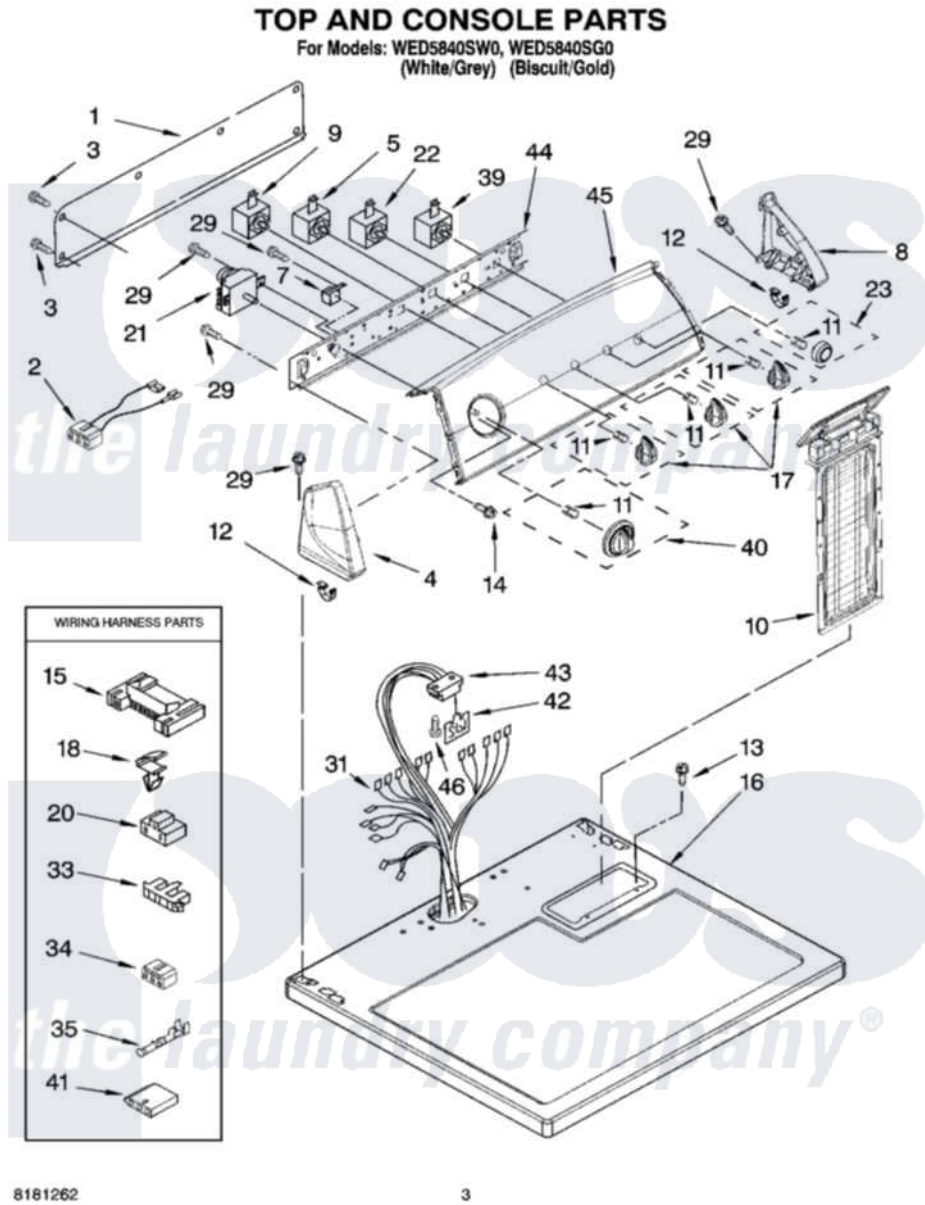

Whirlpool WED5840SG0 02 - TOP AND CONSOLE PARTS

Whirlpool [Residential Whirlpool WED5840SG0 Dryer Parts](#) Parts Diagram 02 - TOP AND CONSOLE PARTS
Click on the part number to view part

Item	Original Part Number	Replaced By	Status	Part Description
1	8274261			Do-It-Yourself Repair Manuals
2	3401695			Wire, Jumper Buzzer
3	693995			Screw, Hex Head
4	8566035	8565957		Cap, End
"	8566036	8565958		Cap, End
5	3405156			Switch, Rotary
7	694419			Mini-Buzzer
8	8566032	8565954		Cap, End
"	8566033	8565955		Cap, End
9	8578352			Switch, Temperature
10	8557857			Screen, Lint
"	8557858			Screen, Lint
11	8536939			Clip, Knob
12	8312709			Clip-Console
13	688983	487240		Screw, For Mtg. Service Capacitor
14	8533951	3400859		Screw, Grounding

15	3395683		Receptacle, Multi-Terminal
16	8559800	8563663	Top
"	8563660	8563664	Top
17	W10034380		Knob, Control
"	W10034390		Knob, Control
18	3394427		Clip-Harness
20	3401144		Connector
21	8566184		Timer Assembly
22	3405152		Switch, Wrinkle Shield
23	W10034770		Knob, Push-To-Start
"	W10034780		Knob, Push-To-Start
29	8533971	90767	Screw, 8A X 3/8 HeX Washer Head Tapping
31	8576544	W10071280	Harns-Wire
33	3397269		Connector, Timer
34	3347243		Block, Disconnect
35	94614		Terminal
39	3398094		Switch, Push To Start
40	W10034750		Timer Knob Assembly
"	W10034760		Timer Knob Assembly
41	3936144		Do-It-Yourself Repair Manuals
42	8558178		Control, Electronic
43	3391885		Connector, Edge
44	8566052		Bracket, Console
45	8578866		Panel, Control
"	8578867		Panel, Control
46	359625	487240	Screw, For Mtg. Service Capacitor