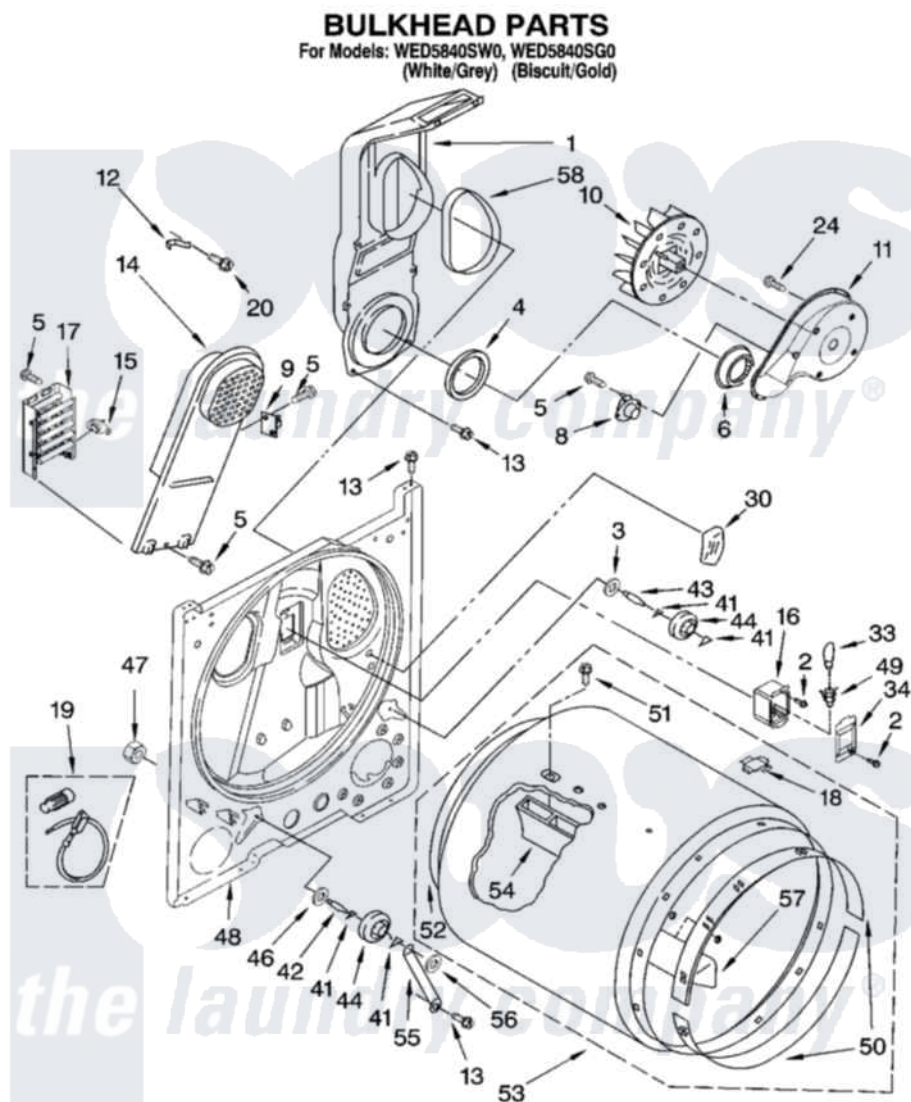

Whirlpool WED5840SG0 03 - BULKHEAD PARTS, OPTIONAL PARTS (NOT INCLUDED)

8181262

5

Whirlpool [Residential Whirlpool WED5840SG0 Dryer Parts](#) Parts Diagram 03 - BULKHEAD PARTS, OPTIONAL PARTS (NOT INCLUDED)

[Click on the part number to view part](#)

Item	Original Part Number	Replaced By	Status	Part Description
1	348368			Lint Chute Assembly
2	487909	488729		Screw
3	3388703			Washer, Support
4	347139			Seal, Lint Chute
5	90767			Screw, 8A X 3/8 HeX Washer Head Tapping
6	696302			Shield, Exhaust
8	8318268			Thermostat, Internal-Bias
9	3977393	279816		Cutoff-Tml
10	694089			Wheel, Blower
11	8577230			Housing, Blower
12	3398161			CLIP
13	343641	681414		Screw, 10AB X 1/2
14	8541818			Box, Heater
15	3977767			Thermostat, High Limit 250 F

16	3977373		Bracket, Drum Light
17	8565582	279838	Element
18	8066086		Plug, Drum Hole
19	279457		Wire Kit, Terminal
20	489463		Screw, 8-18 X 1/16
24	3390647	488729	Screw
30	3976479	279366	Electrode
33	3406124	22002263	Lamp
34	3402841	8532165	Lens, Drum Light
41	690997		Washer, Thrust
42	3399506	W10359270	Shaft, Drum Roller Threads
43	3399507	W10359269	Shaft, Drum Roller Threads
44	3397590	349241T	Support
46	348197		Washer, Support
47	3359452		Nut, Lock
48	3403414		Bulkhead
49	3403634	W10136369	Socket, Drum Light Assembly
50	692526	279441	BeaRng-Rng
51	97787	W10109200	Screw, Baffle Mounting
52	3406130	279857	Seal
53	695587		Drum Assembly
54	692490		Baffle, Drum
55	3976434		Bracket, Support Shaft
56	90296		Nut, Push On
57	3403636		Baffle, Drum
58	339956		Seal, Air Duct To Bulkhead
	BLANK		Not Available
			ACCESSORY PARTS
"	279948	4392065	Kit, Dryer Repair
"	3406839		Dry Rack Assembly
"	8522199		Accessory Parts
"	72017		Paint, Touch-Up
"	4392899		Paint, Touch-Up
"	350930		Paint, Pressurized Spray B
"	4392901		Paint, Pressurized Spray
"	350938		Paint, Pressurized Spray B
"	799344		Paint, Touch-Up)
"	4392900		Paint, Bulk)