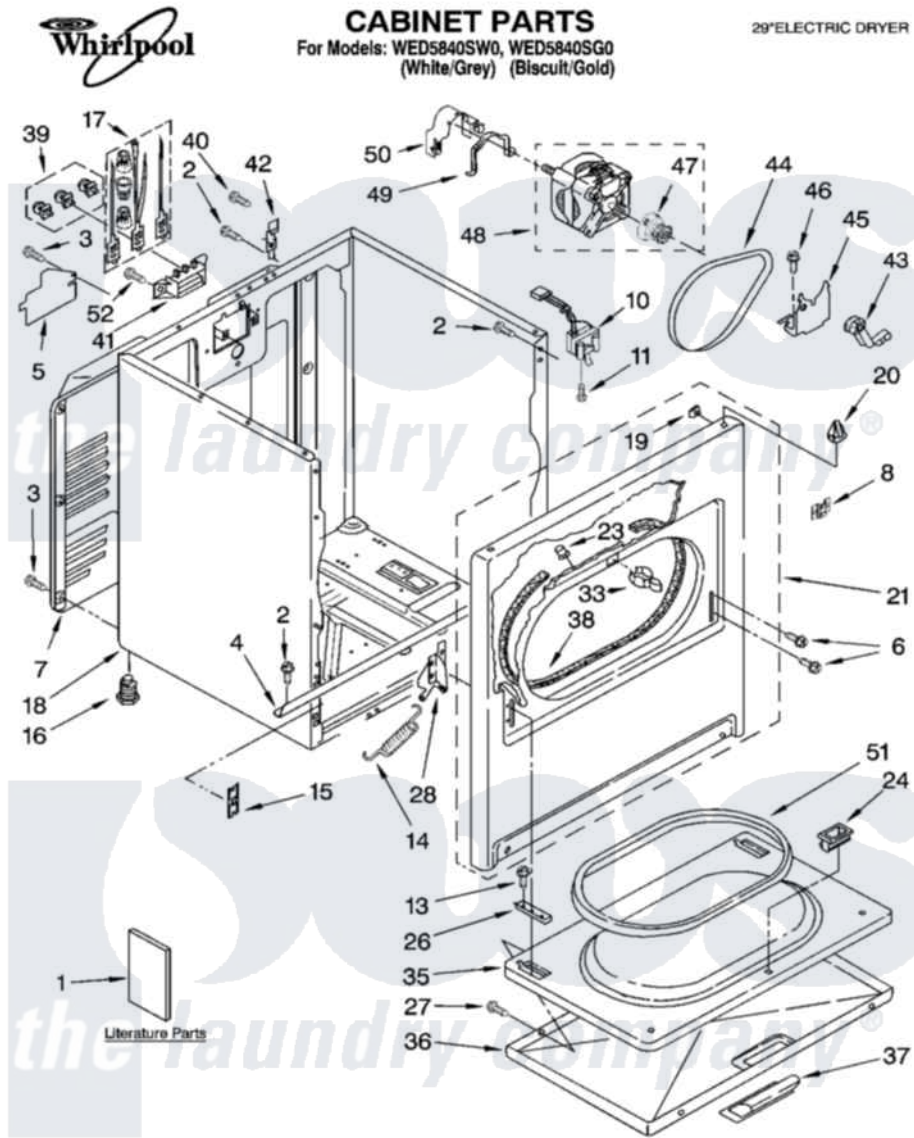

Whirlpool WED5840SW0 01 - CABINET PARTS

5-06 Litho in U.S.A. (LT)

1

Part No. 8181262

Whirlpool [Residential Whirlpool WED5840SW0 Dryer Parts](#) Parts Diagram 01 - CABINET PARTS
 Click on the part number to view part

Item	Original Part Number	Replaced By	Status	Part Description
1	8577188		Not Available	Instructions, Installation
"	W10042950		Not Available	Sheet, Cycle Feature
"	8578183		Not Available	Use And Care Guide
"	8578889		Not Available	Wiring Diagram
"	BLANK		Not Available	Following May Be Purchased DO-IT-YOURSELF REPAIR MANUALS
"	677818		Not Available	Manual, Do-It- Yourself Repair (Dryer)
2	343641	681414		Screw, 10AB X 1/2
3	693995			Screw, Hex Head
4	8541400			Bracket, Cabinet
5	3396795			Cover, Terminal Block
6	342043	486146		Screw
7	3396805	280043		Panel-Rear
8	8546676	W10041960		Spring, Door
10	3406107			Door Switch Assembly

11	697773	3395530	Screw
13	3357011	308685	Side Trim)
14	8541401	W10041960	Spring, Door
15	3394083		Clip, Front Panel
16	3392100	49621	Feet-Leveling
"	279810		Foot-Optional
17	279318		Terminal Tinned And Brass Panel
18	8530603	8533643	Cabinet
"	8530606	3977306	Cabinet
19	98234		Clip, U-Bend
20	690363	18776	Lock, Front Top
21	695620	279443	Panel
"	3977244	279891	Panel
23	685203	279220	Clip
24	3389441		Door Catch Assembly
26	337189		Clip, Hinge
27	694091		Trim, Side Right Hand
28	8066056		Hinge, Door
"	8066057		Hinge, Door
33	696144	279570	Latch
35	695737		Door, Rear
36	3393549		Door, Front
"	3977241		Door, Front
37	8566057	W10095180	Handle, Door
"	8566069		Handle, Door
38	3406129		Seal And Bearing Assembly
39	279393		Terminal Block Screw Kit
40	697776	4331106	Screw, No.10-32 X 7/16
41	3397659		Block, Terminal
42	8066217		Hinge, Top
43	691366		Idler And Pulley Assembly
44	8066065	341241	Belt
45	348780		Base, Motor
46	3400500		Bolt, 3405245 5/16-18 X 3/4
47	8066184		Pulley, Motor
48	8066206	279827	Motor-Drve
49	660658		Clamp, Motor Mounting 343481 685441
50	3404162		Clamp, Motor
51	3390731		Seal, Door
52	3393008	308685	Side Trim)