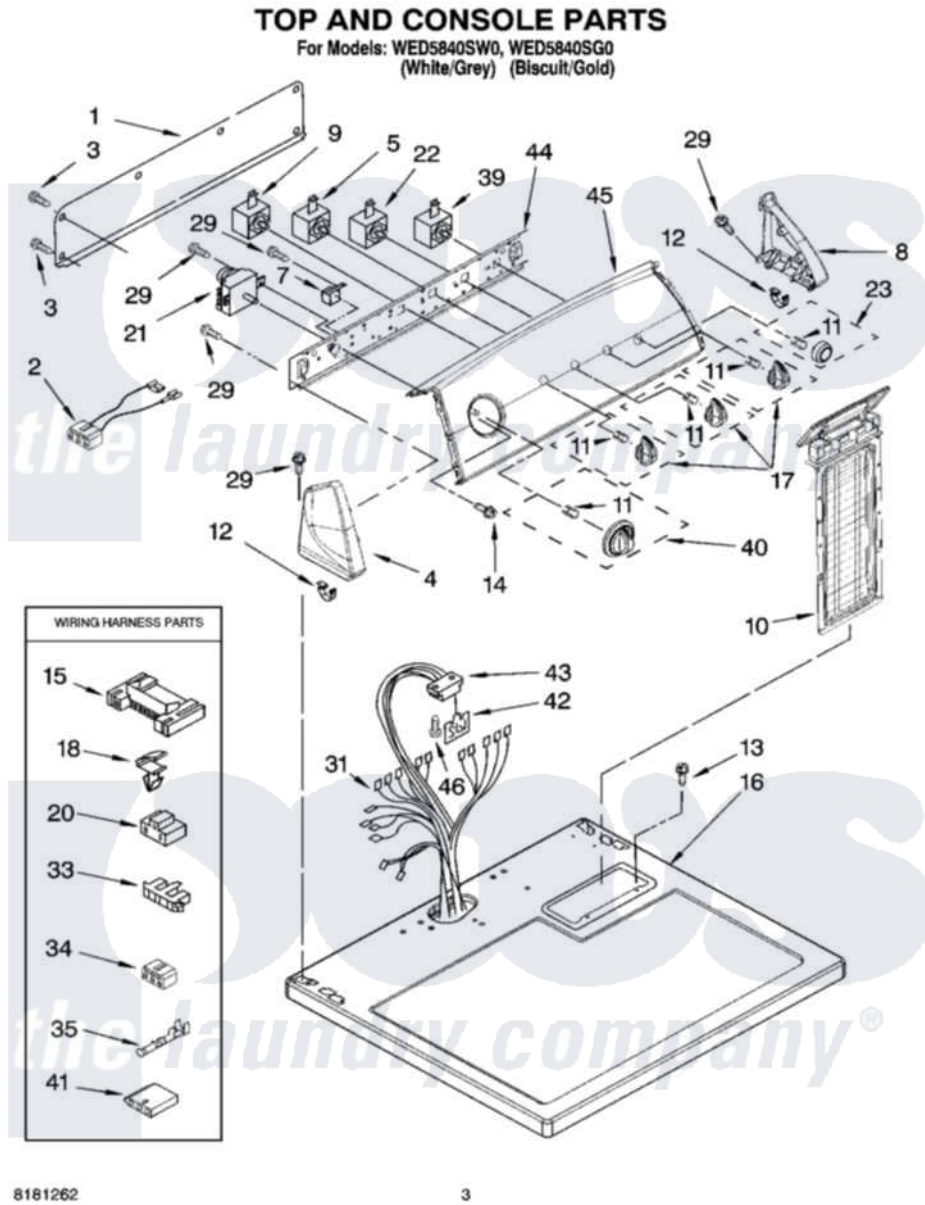

Whirlpool WED5840SW0 02 - TOP AND CONSOLE PARTS

Whirlpool [Residential Whirlpool WED5840SW0 Dryer Parts](#) Parts Diagram 02 - TOP AND CONSOLE PARTS
Click on the part number to view part

Item	Original Part Number	Replaced By	Status	Part Description
1	8274261			Do-It-Yourself Repair Manuals
2	3401695			Wire, Jumper Buzzer
3	693995			Screw, Hex Head
4	8566035	8565957		Cap, End
"	8566036	8565958		Cap, End
5	3405156			Switch, Rotary
7	694419			Mini-Buzzer
8	8566032	8565954		Cap, End
"	8566033	8565955		Cap, End
9	8578352			Switch, Temperature
10	8557857			Screen, Lint
"	8557858			Screen, Lint
11	8536939			Clip, Knob
12	8312709			Clip-Console
13	688983	487240		Screw, For Mtg. Service Capacitor
14	8533951	3400859		Screw, Grounding

15	3395683		Receptacle, Multi-Terminal
16	8559800	8563663	Top
"	8563660	8563664	Top
17	W10034380		Knob, Control
"	W10034390		Knob, Control
18	3394427		Clip-Harness
20	3401144		Connector
21	8566184		Timer Assembly
22	3405152		Switch, Wrinkle Shield
23	W10034770		Knob, Push-To-Start
"	W10034780		Knob, Push-To-Start
29	8533971	90767	Screw, 8A X 3/8 HeX Washer Head Tapping
31	8576544	W10071280	Harns-Wire
33	3397269		Connector, Timer
34	3347243		Block, Disconnect
35	94614		Terminal
39	3398094		Switch, Push To Start
40	W10034750		Timer Knob Assembly
"	W10034760		Timer Knob Assembly
41	3936144		Do-It-Yourself Repair Manuals
42	8558178		Control, Electronic
43	3391885		Connector, Edge
44	8566052		Bracket, Console
45	8578866		Panel, Control
"	8578867		Panel, Control
46	359625	487240	Screw, For Mtg. Service Capacitor