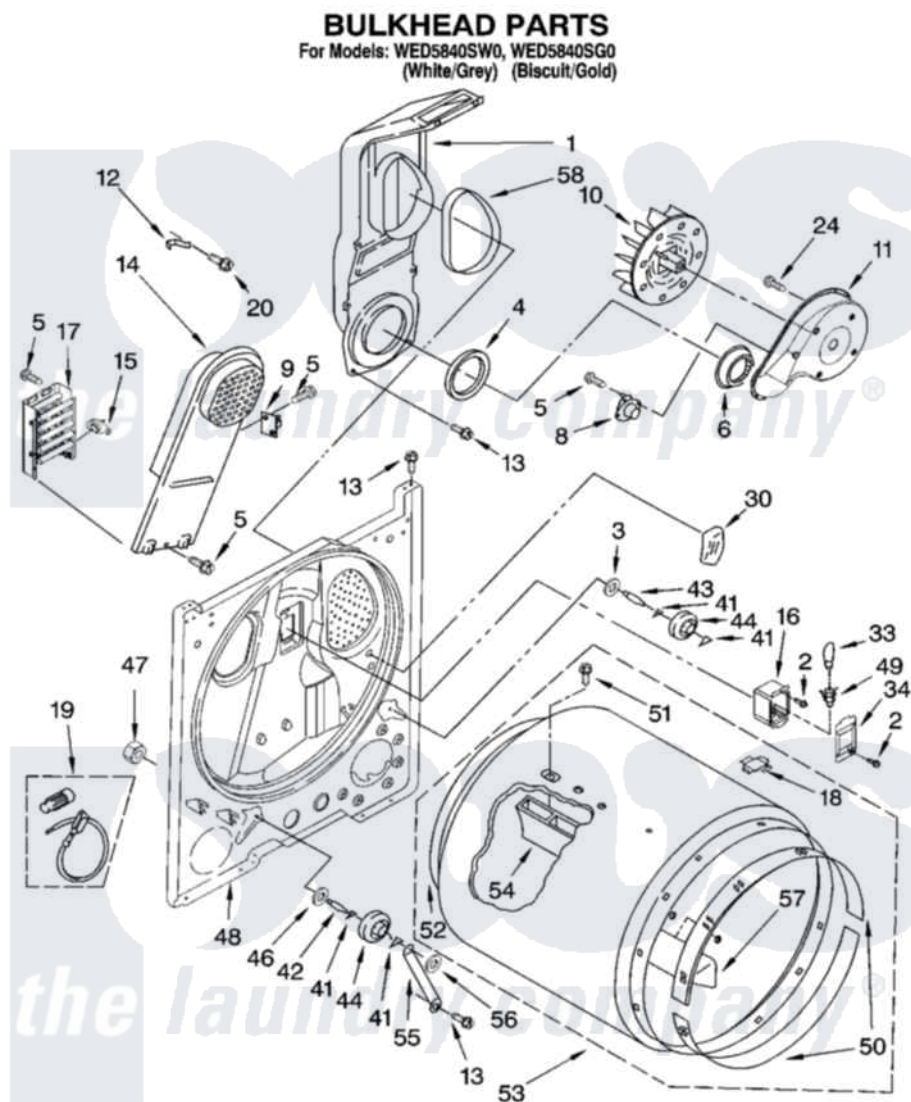

**Whirlpool WED5840SW0 03 - BULKHEAD PARTS, OPTIONAL PARTS
(NOT INCLUDED)**

8181262

5

Whirlpool [Residential Whirlpool WED5840SW0 Dryer Parts](#) Parts Diagram 03 - BULKHEAD PARTS, OPTIONAL PARTS
(NOT INCLUDED)

[Click on the part number to view part](#)

Item	Original Part Number	Replaced By	Status	Part Description
1	348368			Lint Chute Assembly
2	487909	488729		Screw
3	3388703			Washer, Support
4	347139			Seal, Lint Chute
5	90767			Screw, 8A X 3/8 HeX Washer Head Tapping
6	696302			Shield, Exhaust
8	8318268			Thermostat, Internal-Bias
9	3977393	279816		Cutoff-Tml
10	694089			Wheel, Blower
11	8577230			Housing, Blower
12	3398161			CLIP
13	343641	681414		Screw, 10AB X 1/2
14	8541818			Box, Heater
15	3977767			Thermostat, High Limit 250 F

16	3977373		Bracket, Drum Light
17	8565582	279838	Element
18	8066086		Plug, Drum Hole
19	279457		Wire Kit, Terminal
20	489463		Screw, 8-18 X 1/16
24	3390647	488729	Screw
30	3976479	279366	Electrode
33	3406124	22002263	Lamp
34	3402841	8532165	Lens, Drum Light
41	690997		Washer, Thrust
42	3399506	W10359270	Shaft, Drum Roller Threads
43	3399507	W10359269	Shaft, Drum Roller Threads
44	3397590	349241T	Support
46	348197		Washer, Support
47	3359452		Nut, Lock
48	3403414		Bulkhead
49	3403634	W10136369	Socket, Drum Light Assembly
50	692526	279441	BeaRng-Rng
51	97787	W10109200	Screw, Baffle Mounting
52	3406130	279857	Seal
53	695587		Drum Assembly
54	692490		Baffle, Drum
55	3976434		Bracket, Support Shaft
56	90296		Nut, Push On
57	3403636		Baffle, Drum
58	339956		Seal, Air Duct To Bulkhead
	BLANK	Not Available	ACCESSORY PARTS
"	279948	4392065	Kit, Dryer Repair
"	3406839		Dry Rack Assembly
"	8522199		Accessory Parts
"	72017		Paint, Touch-Up
"	4392899		Paint, Touch-Up
"	350930		Paint, Pressurized Spray B
"	4392901		Paint, Pressurized Spray
"	350938		Paint, Pressurized Spray B
"	799344		Paint, Touch-Up)
"	4392900		Paint, Bulk)