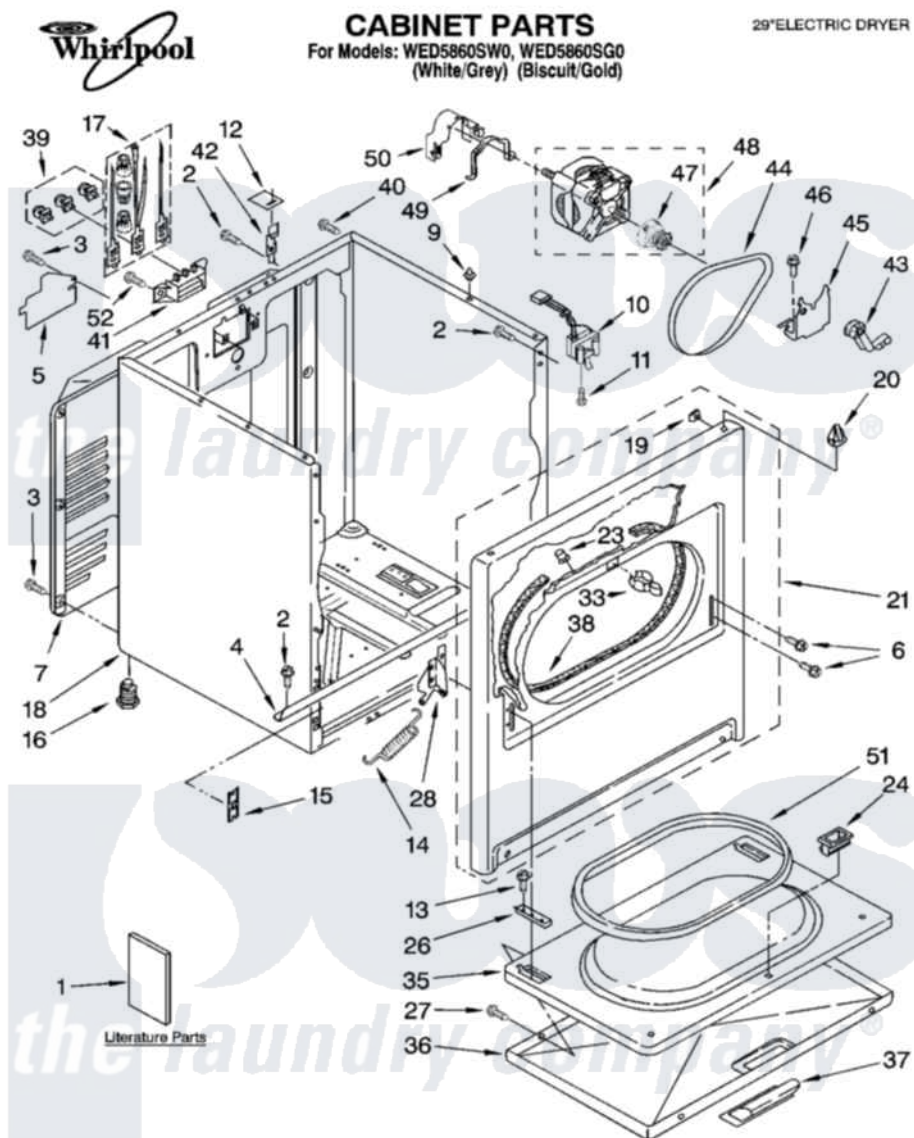

Whirlpool WED5860SG0 01 - CABINET PARTS

8-06 Litho in U.S.A. (LT)

1

Part No. W10114096

Whirlpool [Residential Whirlpool WED5860SG0 Dryer Parts](#) Parts Diagram 01 - CABINET PARTS

[Click on the part number to view part](#)

Item	Original Part Number	Replaced By	Status	Part Description
1	8577188		Not Available	Instructions, Installation
"	W10042950		Not Available	Sheet, Cycle Feature
"	8578183		Not Available	Use And Care Guide
"	3406661		Not Available	Wiring Diagram
"	BLANK		Not Available	Following May Be Purchased DO-IT-YOURSELF REPAIR MANUALS
"	677818		Not Available	Manual, Do-It- Yourself Repair (Dryer)
2	343641	681414		Screw, 10AB X 1/2
3	693995			Screw, Hex Head
4	8541400			Bracket, Cabinet
5	3396795			Cover, Terminal Block
6	342043	486146		Screw
7	3396805	280043		Panel-Rear
9	98669			Lock, Front Top
10	3406107			Door Switch Assembly