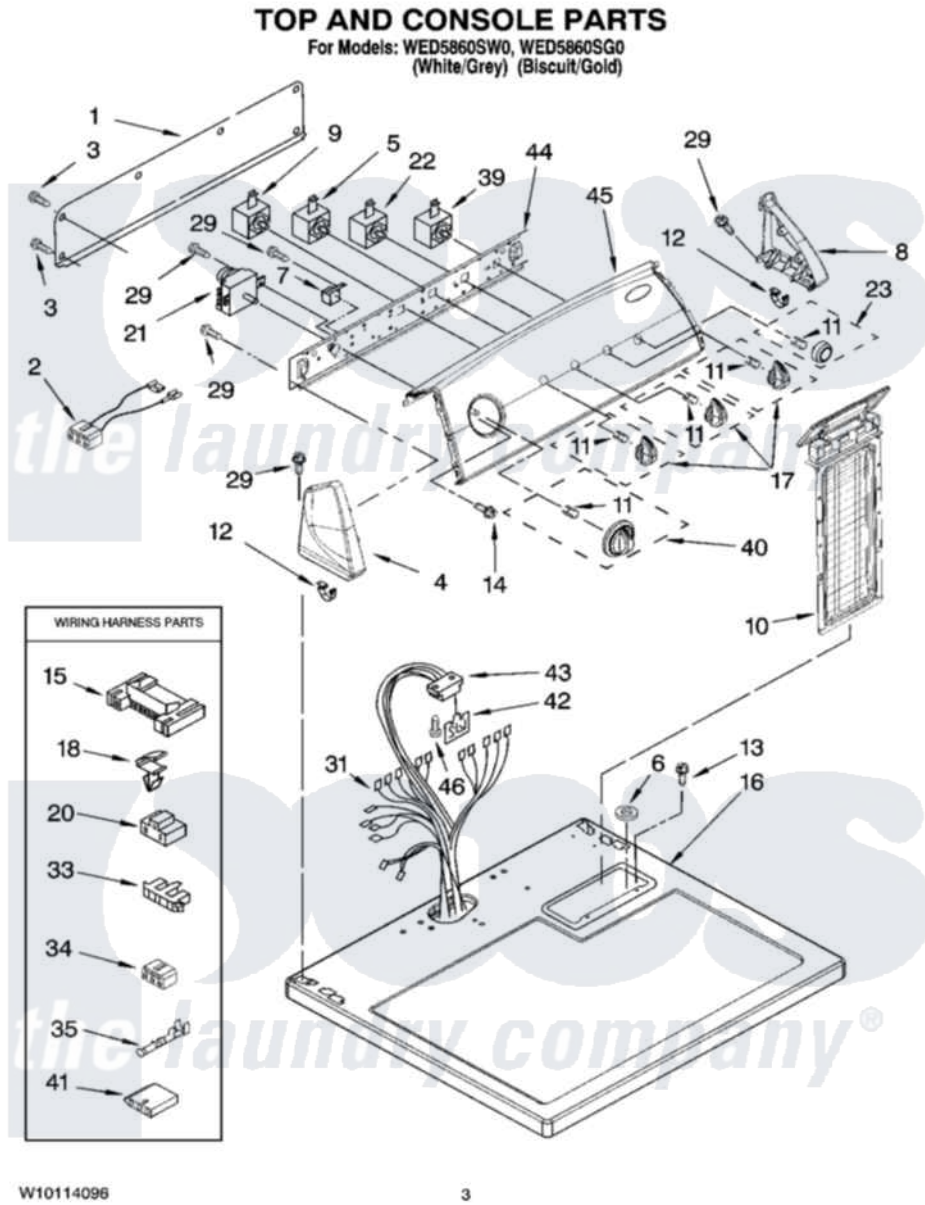

Whirlpool WED5860SG0 02 - TOP AND CONSOLE PARTS

Whirlpool [Residential Whirlpool WED5860SG0 Dryer Parts](#) Parts Diagram 02 - TOP AND CONSOLE PARTS
Click on the part number to view part

Item	Original Part Number	Replaced By	Status	Part Description
1	8274261			Do-It-Yourself Repair Manuals
2	3401695			Wire, Jumper Buzzer
3	693995			Screw, Hex Head
4	8566035	8565957		Cap, End
"	8566036	8565958		Cap, End
5	3405154			Switch Rotary
6	237446	487596		Washer
7	694419			Mini-Buzzer
8	8566032	8565954		Cap, End
"	8566033	8565955		Cap, End
9	8578352			Switch, Temperature
10	8557857			Screen, Lint
"	8557858			Screen, Lint
11	8536939			Clip, Knob
12	8312709			Clip-Console
13	688983	487240		Screw, For Mtg. Service Capacitor

14	8533951	3400859	Screw, Grounding
15	3395683		Receptacle, Multi-Terminal
16	W10028870		Top
"	W10028880		Top
17	W10034380		Knob, Control
"	W10034390		Knob, Control
18	3394427		Clip-Harness
20	3401144		Connector
21	3406725		Timer Assembly
22	3405152		Switch, Wrinkle Shield
23	W10034770		Knob, Push-To-Start
"	W10034780		Knob, Push-To-Start
29	8533971	90767	Screw, 8A X 3/8 HeX Washer Head Tapping
31	W10071290		Harness, Wiring
33	3397269		Connector, Timer
34	3347243		Block, Disconnect
35	94614		Terminal
39	3398094		Switch, Push To Start
40	W10034750		Timer Knob Assembly
"	W10034760		Timer Knob Assembly
41	3936144		Do-It-Yourself Repair Manuals
42	8558178		Control, Electronic
43	3391885		Connector, Edge
44	8566052		Bracket, Console
45	W10029070		Panel, Control
"	W10029080		Panel, Control
46	359625	487240	Screw, For Mtg. Service Capacitor