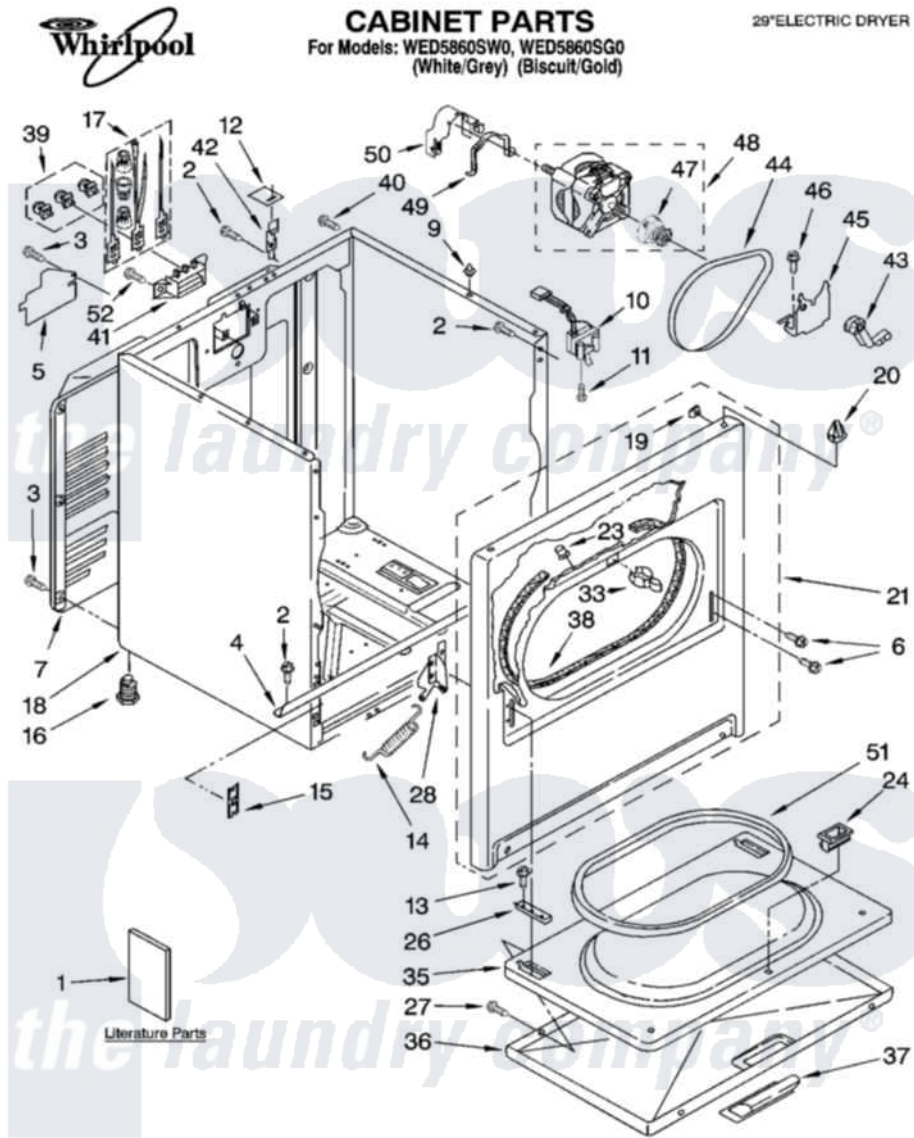

# Whirlpool WED5860SW0 01 - CABINET PARTS

8-06 Litho in U.S.A. (LT)

1

Part No. W10114096

Whirlpool [Residential Whirlpool WED5860SW0 Dryer Parts](#) Parts Diagram 01 - CABINET PARTS  
 Click on the part number to view part

Item	Original Part Number	Replaced By	Status	Part Description
1	8577188		Not Available	Instructions, Installation
"	W10042950		Not Available	Sheet, Cycle Feature
"	8578183		Not Available	Use And Care Guide
"	3406661		Not Available	Wiring Diagram
"	BLANK		Not Available	Following May Be Purchased DO-IT-YOURSELF REPAIR MANUALS
"	677818		Not Available	Manual, Do-It- Yourself Repair (Dryer)
2	343641	<a href="#">681414</a>		Screw, 10AB X 1/2
3	<a href="#">693995</a>			Screw, Hex Head
4	<a href="#">8541400</a>			Bracket, Cabinet
5	<a href="#">3396795</a>			Cover, Terminal Block
6	342043	<a href="#">486146</a>		Screw
7	3396805	<a href="#">280043</a>		Panel-Rear
9	<a href="#">98669</a>			Lock, Front Top
10	<a href="#">3406107</a>			Door Switch Assembly