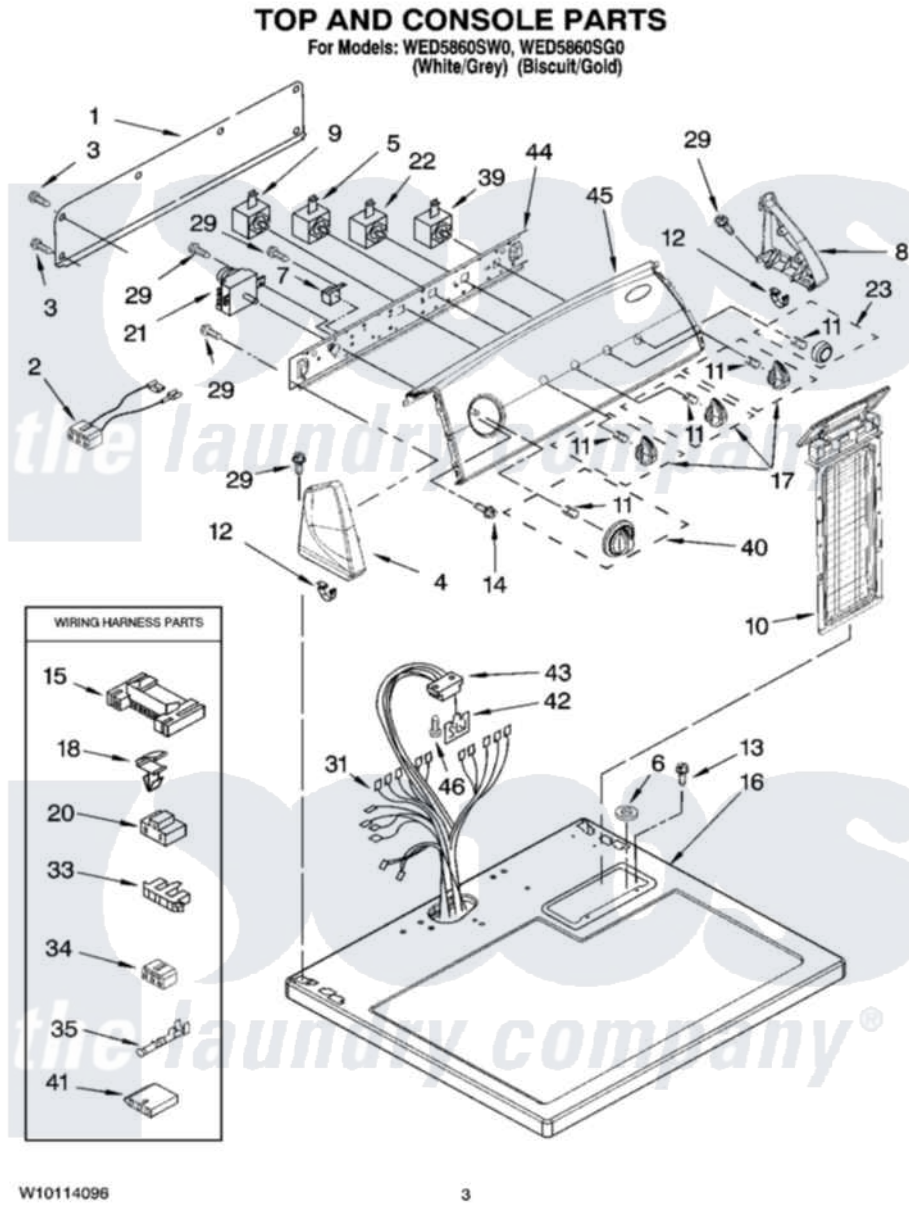

Whirlpool WED5860SW0 02 - TOP AND CONSOLE PARTS

Whirlpool [Residential Whirlpool WED5860SW0 Dryer Parts](#) Parts Diagram 02 - TOP AND CONSOLE PARTS
[Click on the part number to view part](#)

Item	Original Part Number	Replaced By	Status	Part Description
1	8274261			Do-It-Yourself Repair Manuals
2	3401695			Wire, Jumper Buzzer
3	693995			Screw, Hex Head
4	8566035	8565957		Cap, End
"	8566036	8565958		Cap, End
5	3405154			Switch Rotary
6	237446	487596		Washer
7	694419			Mini-Buzzer
8	8566032	8565954		Cap, End
"	8566033	8565955		Cap, End
9	8578352			Switch, Temperature
10	8557857			Screen, Lint
"	8557858			Screen, Lint
11	8536939			Clip, Knob
12	8312709			Clip-Console
13	688983	487240		Screw, For Mtg. Service Capacitor

14	8533951	3400859	Screw, Grounding
15	3395683		Receptacle, Multi-Terminal
16	W10028870		Top
"	W10028880		Top
17	W10034380		Knob, Control
"	W10034390		Knob, Control
18	3394427		Clip-Harness
20	3401144		Connector
21	3406725		Timer Assembly
22	3405152		Switch, Wrinkle Shield
23	W10034770		Knob, Push-To-Start
"	W10034780		Knob, Push-To-Start
29	8533971	90767	Screw, 8A X 3/8 HeX Washer Head Tapping
31	W10071290		Harness, Wiring
33	3397269		Connector, Timer
34	3347243		Block, Disconnect
35	94614		Terminal
39	3398094		Switch, Push To Start
40	W10034750		Timer Knob Assembly
"	W10034760		Timer Knob Assembly
41	3936144		Do-It-Yourself Repair Manuals
42	8558178		Control, Electronic
43	3391885		Connector, Edge
44	8566052		Bracket, Console
45	W10029070		Panel, Control
"	W10029080		Panel, Control
46	359625	487240	Screw, For Mtg. Service Capacitor