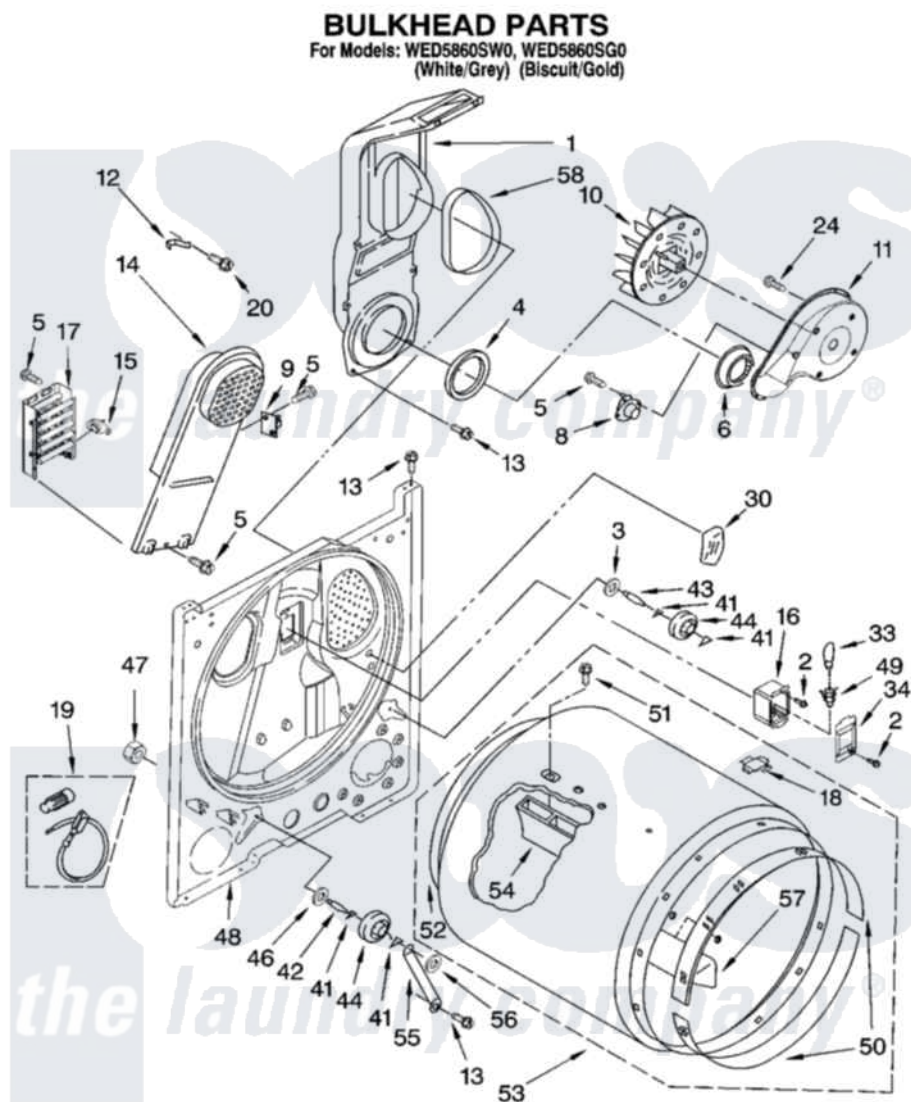

**Whirlpool WED5860SW0 03 - BULKHEAD PARTS, OPTIONAL PARTS
(NOT INCLUDED)**

W10114098

5

Whirlpool [Residential Whirlpool WED5860SW0 Dryer Parts](#) Parts Diagram 03 - BULKHEAD PARTS, OPTIONAL PARTS
(NOT INCLUDED)

[Click on the part number to view part](#)

Item	Original Part Number	Replaced By	Status	Part Description
1	348368			Lint Chute Assembly
2	487909	488729		Screw
3	3388703			Washer, Support
4	347139			Seal, Lint Chute
5	90767			Screw, 8A X 3/8 HeX Washer Head Tapping
6	696302			Shield, Exhaust
8	8318268			Thermostat, Internal-Bias
9	3977393	279816		Cutoff-Tml
10	694089			Wheel, Blower
11	8577230			Housing, Blower
12	3398161			CLIP
13	343641	681414		Screw, 10AB X 1/2
14	8541818			Box, Heater
15	3977767			Thermostat, High Limit 250 F

16	3977373		Bracket, Drum Light
17	3403585	279838	Element
18	8066086		Plug, Drum Hole
19	279457		Wire Kit, Terminal
20	489463		Screw, 8-18 X 1/16
24	3390647	488729	Screw
30	3976479	279366	Electrode
33	3406124	22002263	Lamp
34	3402841	8532165	Lens, Drum Light
41	690997		Washer, Thrust
42	3399506	W10359270	Shaft, Drum Roller Threads
43	3399507	W10359269	Shaft, Drum Roller Threads
44	3397590	349241T	Support
46	348197		Washer, Support
47	3359452		Nut, Lock
48	3403414		Bulkhead
49	3403634	W10136369	Socket, Drum Light Assembly
50	692526	279441	BeaRng-Rng
51	97787	W10109200	Screw, Baffle Mounting
52	3406130	279857	Seal
53	695587		Drum Assembly
54	692490		Baffle, Drum
55	3976434		Bracket, Support Shaft
56	90296		Nut, Push On
57	3403636		Baffle, Drum
58	339956		Seal, Air Duct To Bulkhead
	BLANK	Not Available	ACCESSORY PARTS
"	279948	4392065	Kit, Dryer Repair
"	3406839		Dry Rack Assembly
"	8522199		Accessory Parts
"	72017		Paint, Touch-Up
"	4392899		Paint, Touch-Up
"	350930		Paint, Pressurized Spray B
"	4392901		Paint, Pressurized Spray
"	350938		Paint, Pressurized Spray B
"	799344		Paint, Touch-Up)
"	4392900		Paint, Bulk)