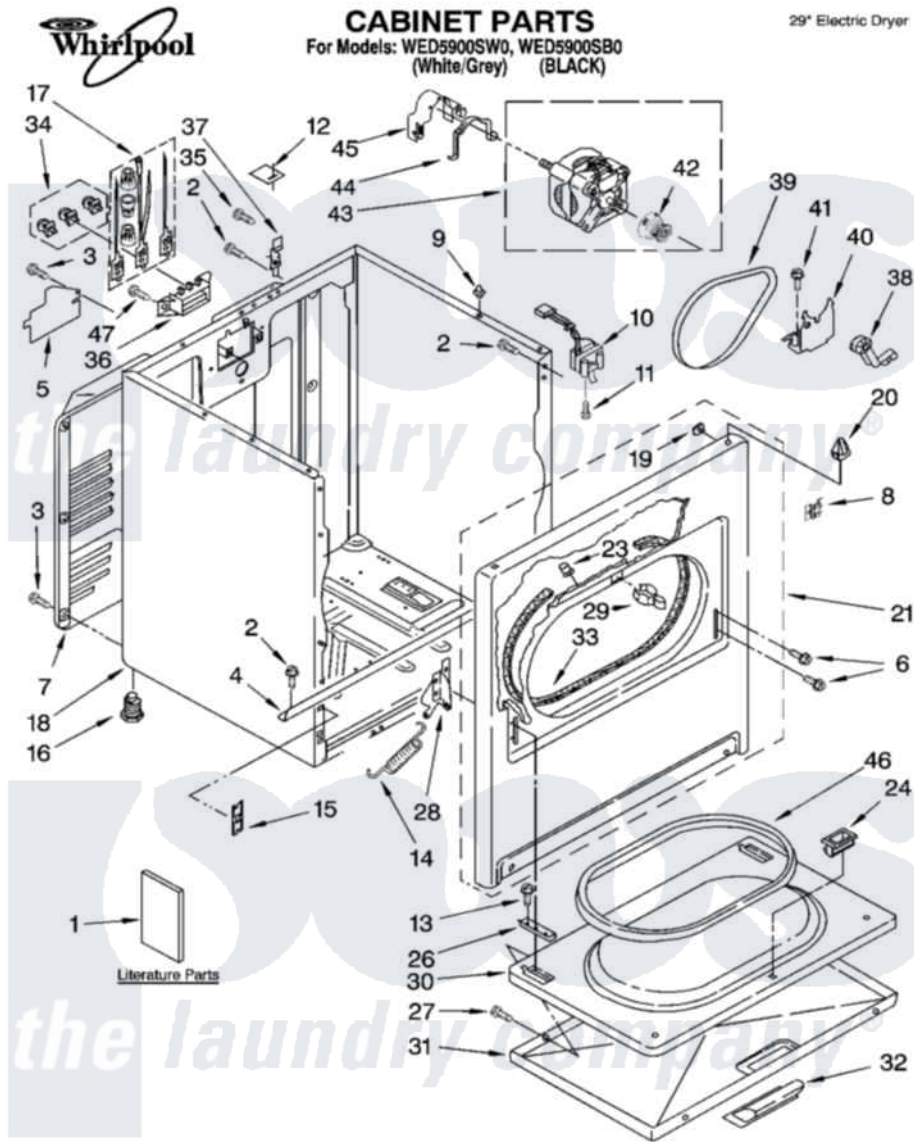

Whirlpool WED5900SB0 01 - CABINET PARTS

5-06 Litho in U.S.A.(LT)

1

Part No. 8181284

Whirlpool [Residential Whirlpool WED5900SB0 Dryer Parts](#) Parts Diagram 01 - CABINET PARTS

[Click on the part number to view part](#)

Item	Original Part Number	Replaced By	Status	Part Description
1	8577188		Not Available	Instructions, Installation
"	W10042910		Not Available	Sheet, Cycle Feature
"	8578183		Not Available	Use And Care Guide
"	W10042930		Not Available	Tech Sheet
"	W10042920		Not Available	Sheet, Feature Resource Saver
"	BLANK		Not Available	Following May Be Purchased DO-IT-YOURSELF REPAIR MANUALS
"	677818		Not Available	Manual, Do-It- Yourself Repair (Dryer)
2	343641	681414		Screw, 10AB X 1/2
3	693995			Screw, Hex Head
4	8541400			Bracket, Cabinet
5	3396795			Cover, Terminal Block
6	342043	486146		Screw
7	3396805	280043		Panel-Rear
8	8546676	W10041960		Spring, Door