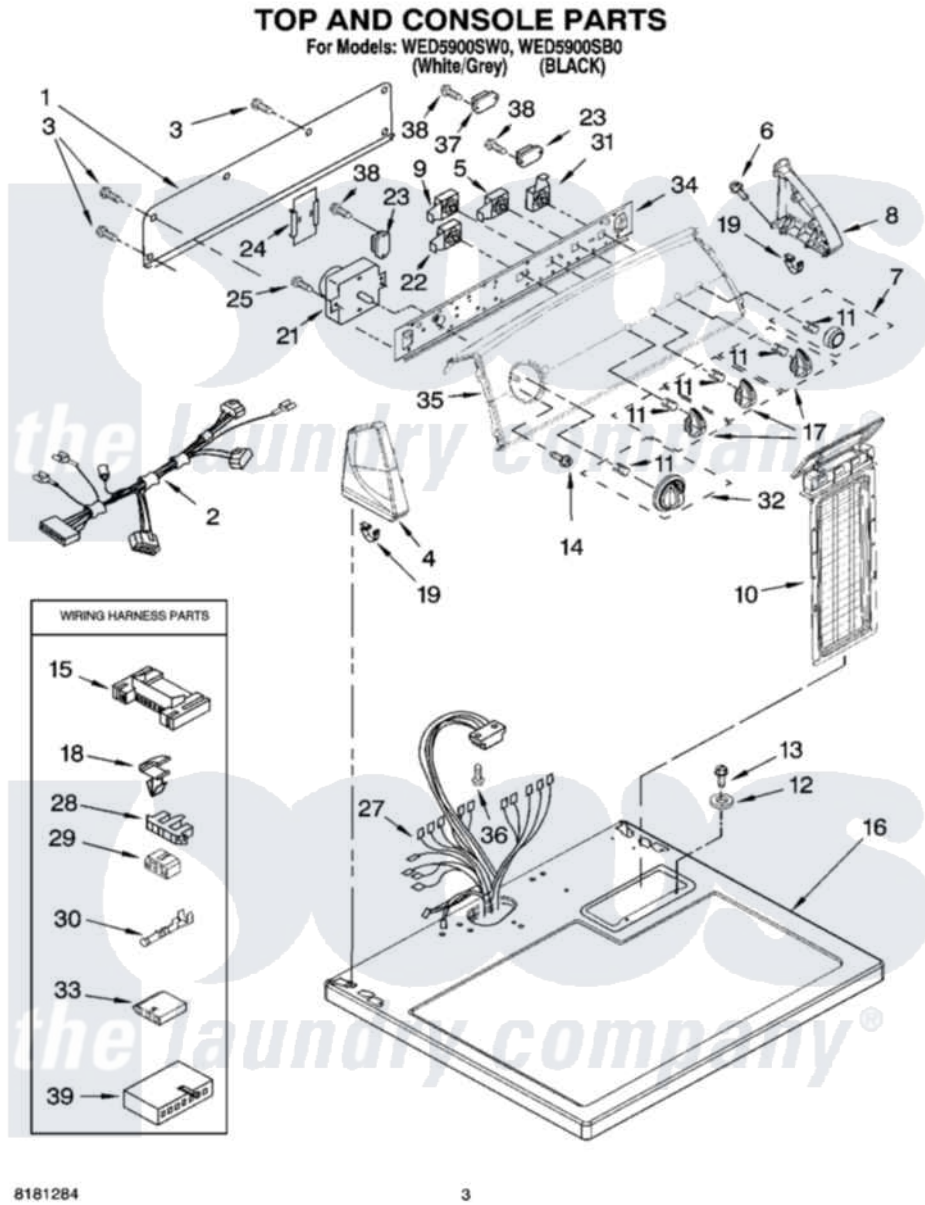

Whirlpool WED5900SB0 02 - TOP AND CONSOLE PARTS

Whirlpool Residential Whirlpool WED5900SB0 Dryer Parts Parts Diagram 02 - TOP AND CONSOLE PARTS
Click on the part number to view part

Item	Original Part Number	Replaced By	Status	Part Description
1	8274261			Do-It-Yourself Repair Manuals
2	8283135			Harness, Console
3	693995			Screw, Hex Head
4	8566035	8565957		Cap, End
"	8566037	8565959		Cap, End
5	3405151			Switch, End Of Cycle
6	388326			Screw, 8-18 X 1.25
7	W10034770			Knob, Push-To-Start
8	8566032	8565954		Cap, End
"	8566034	8565956		Cap, End
9	3405152			Switch, Wrinkle Shield
10	8557857			Screen, Lint
"	8557859			Screen, Lint
11	8536939			Clip, Knob
12	237446	487596		Washer
13	688983	487240		Screw, For Mtg. Service Capacitor

14	8533951	3400859	Screw, Grounding
15	3395683		Receptacle, Multi-Terminal
16	W10028870		Top
"	W10028890		Top
17	W10034380		Knob, Control
18	3394427		Clip-Harness
19	8312709		Clip-Console
21	8299771		Timer Assembly
22	8299970		Switch, Temperature
23	3405281		Power Relay
24	3976623	W10116566	Control-Elec
25	8533971	90767	Screw, 8A X 3/8 HeX Washer Head Tapping
27	8299897		Harness, Wiring
28	3397269		Connector, Timer
29	3347243		Block, Disconnect
30	94614		Terminal
31	3977456		Switch, Push-To-Start
32	W10034750		Timer Knob Assembly
33	3936144		Do-It-Yourself Repair Manuals
34	8566052		Bracket, Console
35	8566077		Panel, Control
36	343641	681414	Screw, 10AB X 1/2
37	8566493		Power Relay
38	3388228		Screw, 8-18 X 1/32
39	3936150		Connector, 7-Circuit