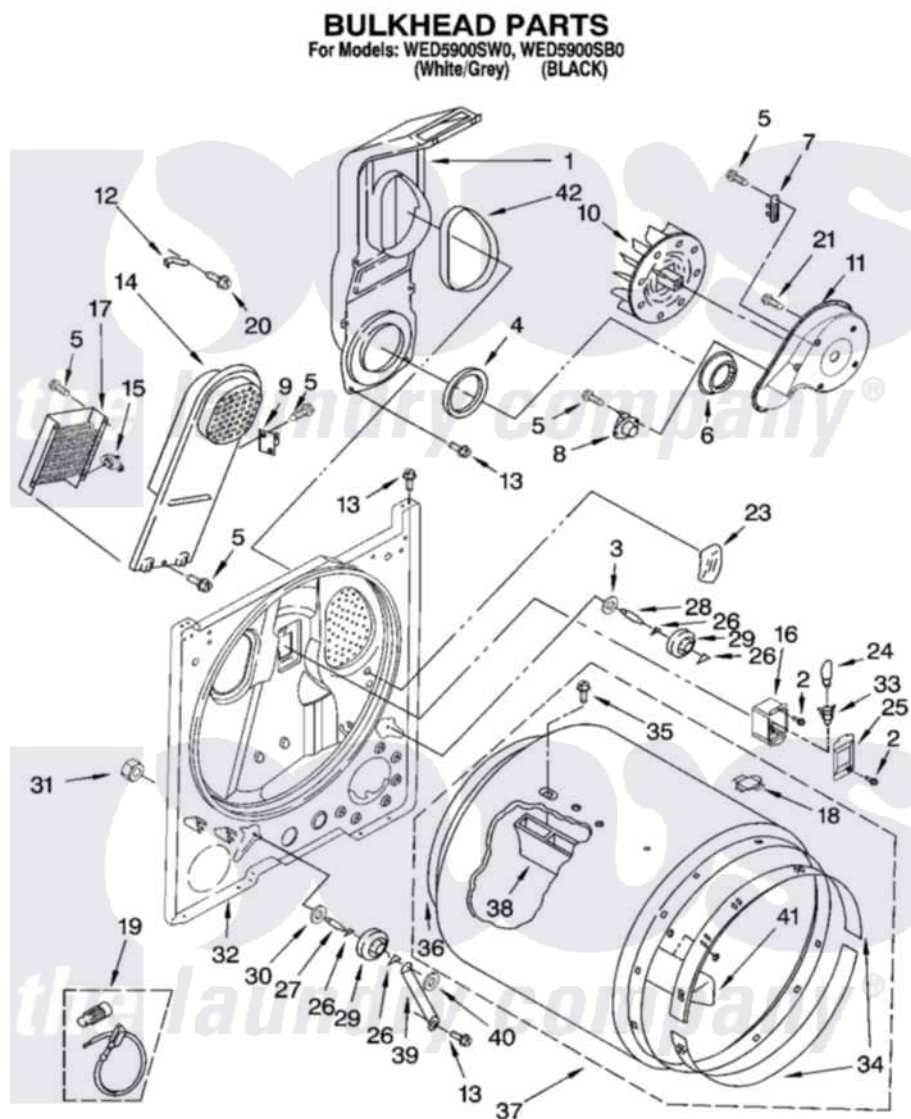

Whirlpool WED5900SB0 03 - BULKHEAD PARTS, OPTIONAL PARTS (NOT INCLUDED)

8181284

5

Whirlpool [Residential Whirlpool WED5900SB0 Dryer Parts](#) Parts Diagram 03 - BULKHEAD PARTS, OPTIONAL PARTS (NOT INCLUDED)

[Click on the part number to view part](#)

| Item | Original Part Number | Replaced By | Status | Part Description |
|------|-------------------------|------------------------|--------|---|
| 1 | 348368 | | | Lint Chute Assembly |
| 2 | 487909 | 488729 | | Screw |
| 3 | 3388703 | | | Washer, Support |
| 4 | 347139 | | | Seal, Lint Chute |
| 5 | 90767 | | | Screw, 8A X 3/8 HeX Washer Head Tapping |
| 6 | 696302 | | | Shield, Exhaust |
| 7 | 3390719 | | | Thermal-Fuse |
| 8 | 8577274 | | | Thermostat 295F |
| 9 | 3977393 | 279816 | | Cutoff-Tml |
| 10 | 694089 | | | Wheel, Blower |
| 11 | 8577231 | | | Housing, Blower |
| 12 | 3398161 | | | CLIP |
| 13 | 343641 | 681414 | | Screw, 10AB X 1/2 |
| 14 | 8541818 | | | Box, Heater |