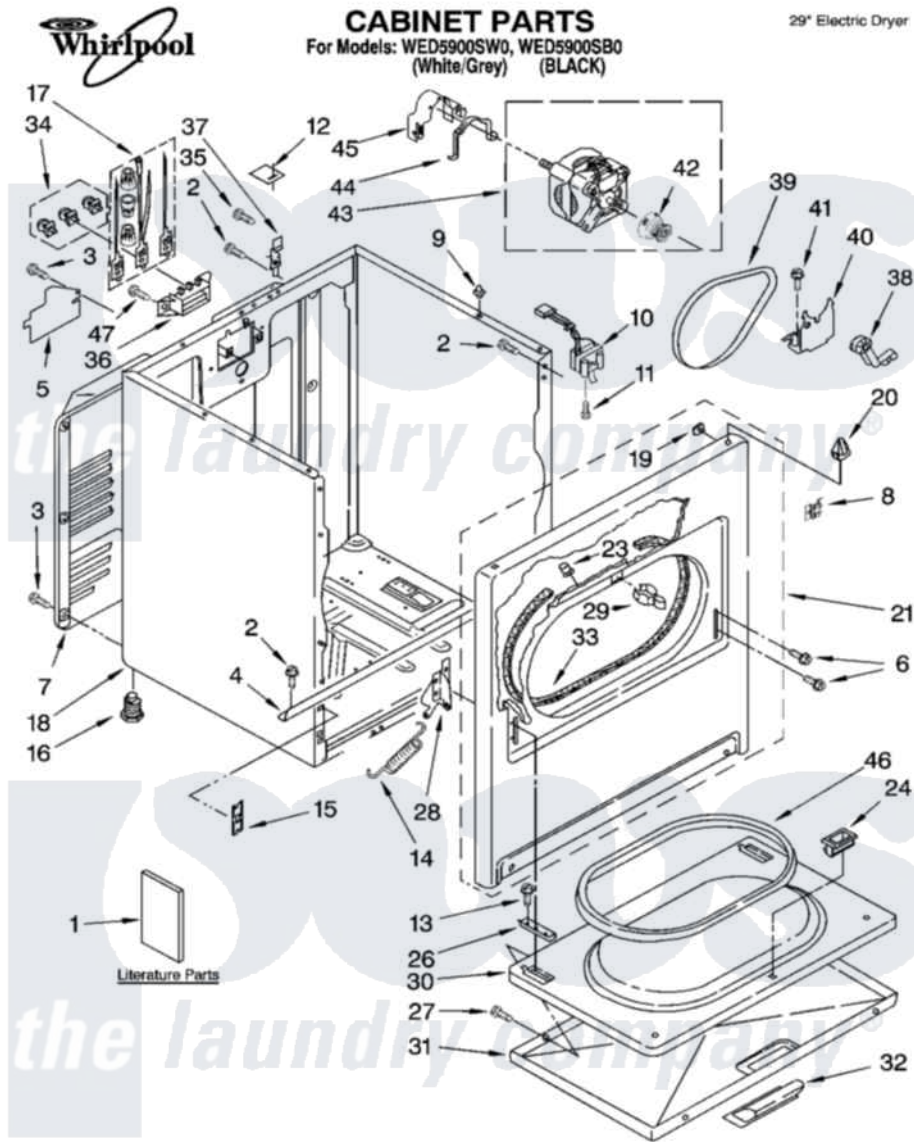

Whirlpool WED5900SW0 01 - CABINET PARTS

5-06 Litho in U.S.A.(LT)

1

Part No. 8181284

Whirlpool [Residential Whirlpool WED5900SW0 Dryer Parts](#) Parts Diagram 01 - CABINET PARTS
 Click on the part number to view part

Item	Original Part Number	Replaced By	Status	Part Description
1	8577188		Not Available	Instructions, Installation
"	W10042910		Not Available	Sheet, Cycle Feature
"	8578183		Not Available	Use And Care Guide
"	W10042930		Not Available	Tech Sheet
"	W10042920		Not Available	Sheet, Feature Resource Saver
"	BLANK		Not Available	Following May Be Purchased DO-IT-YOURSELF REPAIR MANUALS
"	677818		Not Available	Manual, Do-It- Yourself Repair (Dryer)
2	343641	681414		Screw, 10AB X 1/2
3	693995			Screw, Hex Head
4	8541400			Bracket, Cabinet
5	3396795			Cover, Terminal Block
6	342043	486146		Screw
7	3396805	280043		Panel-Rear
8	8546676	W10041960		Spring, Door