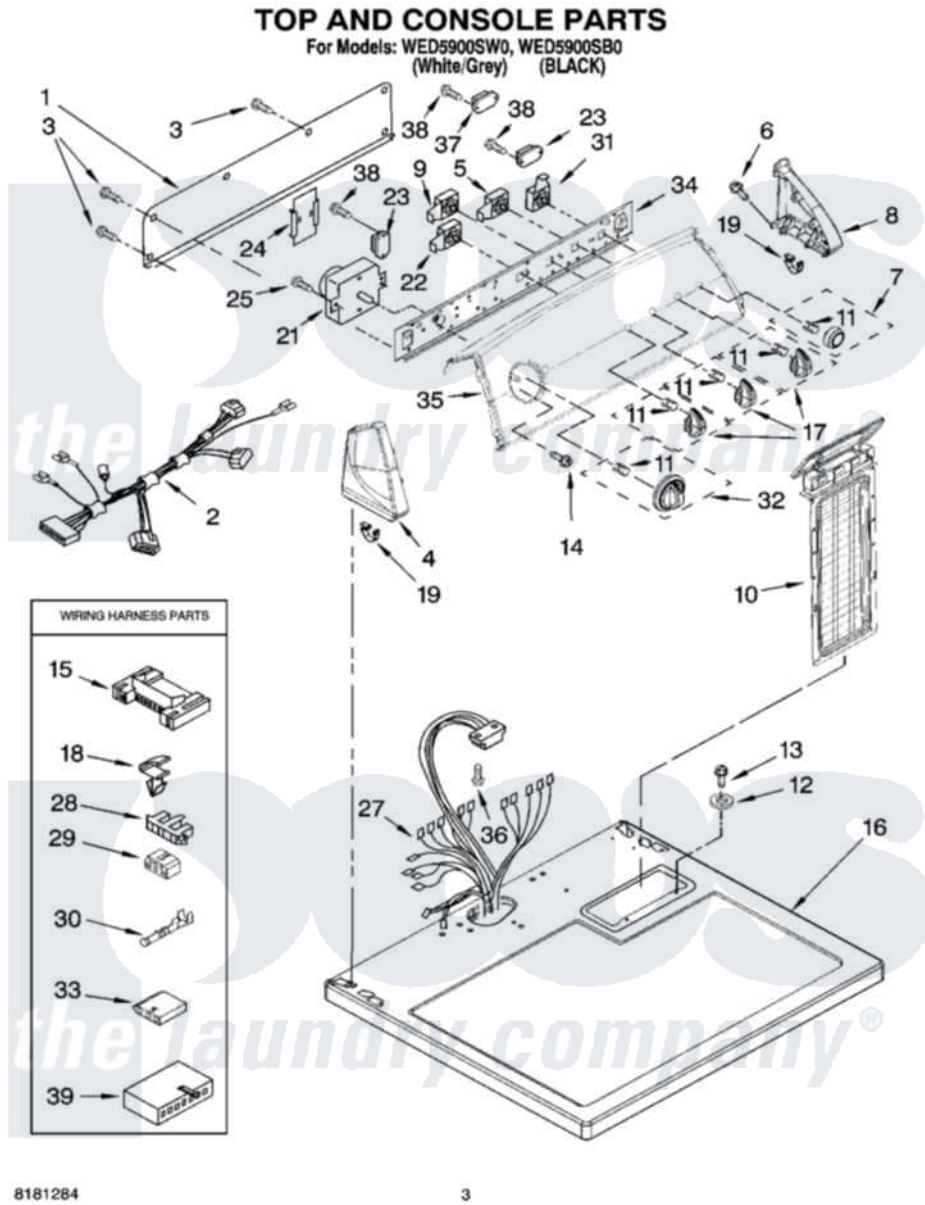

# Whirlpool WED5900SW0 02 - TOP AND CONSOLE PARTS

Whirlpool [Residential Whirlpool WED5900SW0 Dryer Parts](#) Parts Diagram 02 - TOP AND CONSOLE PARTS  
Click on the part number to view part

Item	Original Part Number	Replaced By	Status	Part Description
1	<a href="#">8274261</a>			Do-It-Yourself Repair Manuals
2	<a href="#">8283135</a>			Harness, Console
3	<a href="#">693995</a>			Screw, Hex Head
4	8566035	<a href="#">8565957</a>		Cap, End
"	8566037	<a href="#">8565959</a>		Cap, End
5	<a href="#">3405151</a>			Switch, End Of Cycle
6	<a href="#">388326</a>			Screw, 8-18 X 1.25
7	<a href="#">W10034770</a>			Knob, Push-To-Start
8	8566032	<a href="#">8565954</a>		Cap, End
"	8566034	<a href="#">8565956</a>		Cap, End
9	<a href="#">3405152</a>			Switch, Wrinkle Shield
10	<a href="#">8557857</a>			Screen, Lint
"	<a href="#">8557859</a>			Screen, Lint
11	<a href="#">8536939</a>			Clip, Knob
12	237446	<a href="#">487596</a>		Washer
13	688983	<a href="#">487240</a>		Screw, For Mtg. Service Capacitor