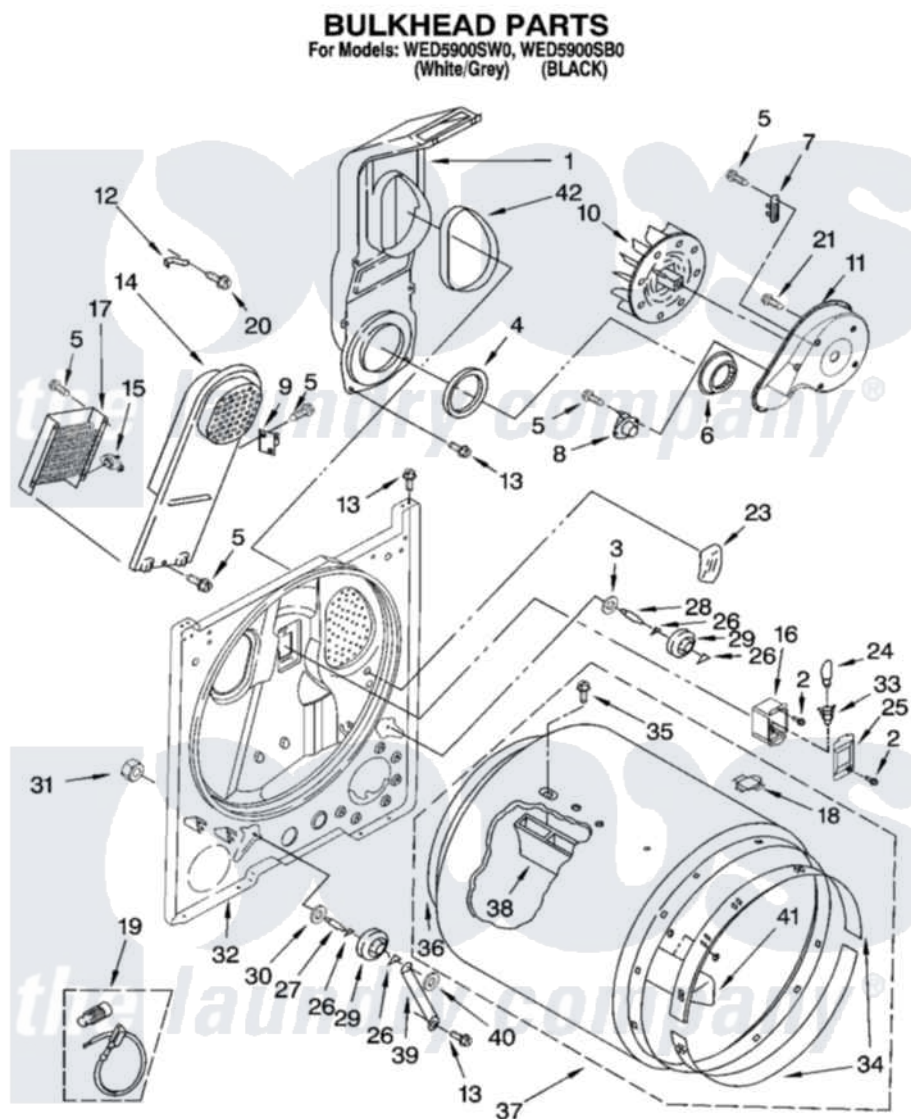

**Whirlpool WED5900SW0 03 - BULKHEAD PARTS, OPTIONAL PARTS
(NOT INCLUDED)**

8181284

5

Whirlpool [Residential Whirlpool WED5900SW0 Dryer Parts](#) Parts Diagram 03 - BULKHEAD PARTS, OPTIONAL PARTS
(NOT INCLUDED)

[Click on the part number to view part](#)

Item	Original Part Number	Replaced By	Status	Part Description
1	348368			Lint Chute Assembly
2	487909	488729		Screw
3	3388703			Washer, Support
4	347139			Seal, Lint Chute
5	90767			Screw, 8A X 3/8 HeX Washer Head Tapping
6	696302			Shield, Exhaust
7	3390719			Thermal-Fuse
8	8577274			Thermostat 295F
9	3977393	279816		Cutoff-Tml
10	694089			Wheel, Blower
11	8577231			Housing, Blower
12	3398161			CLIP
13	343641	681414		Screw, 10AB X 1/2
14	8541818			Box, Heater