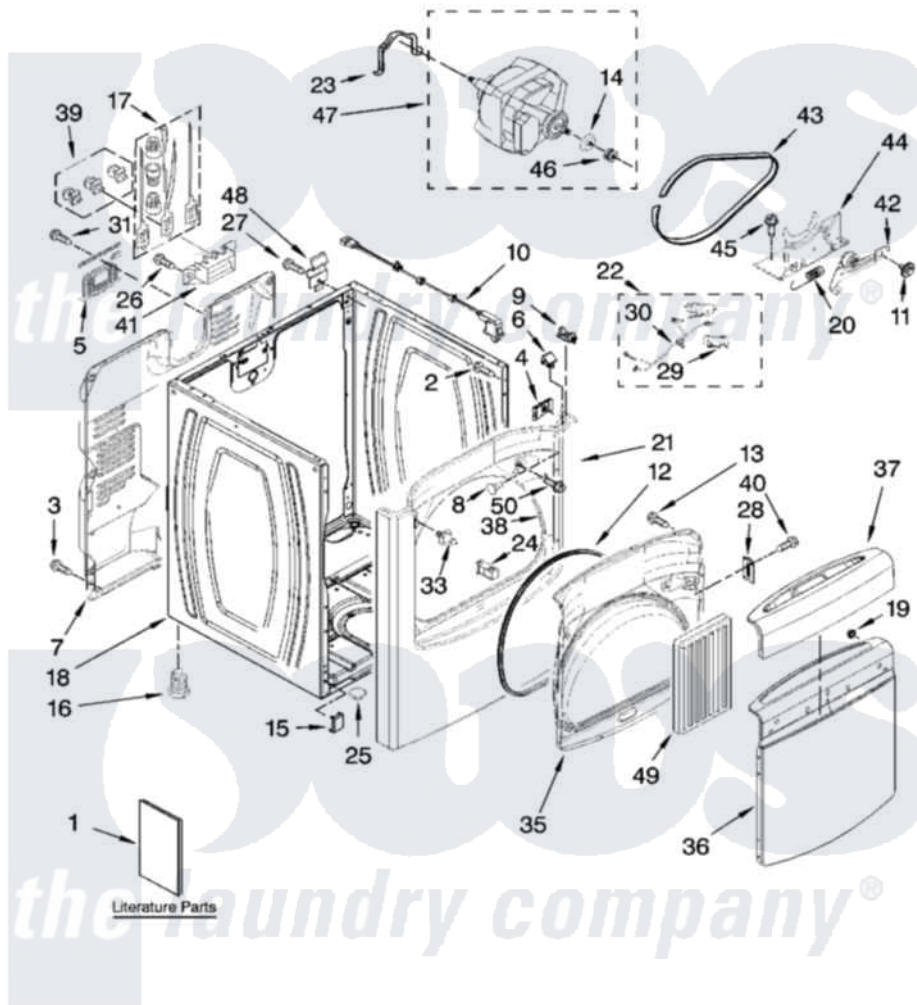

# Whirlpool WED6200SW0 01 - CABINET PARTS

## CABINET PARTS For Model: WED6200SW0 (WHITE)

29" ELECTRIC DRYER

6-06 Litho in U.S.A. (LT.)

1

Part No. 8161185 Rev.A.

Whirlpool [Residential Whirlpool WED6200SW0 Dryer Parts](#) Parts Diagram 01 - CABINET PARTS  
Click on the part number to view part

Item	Original Part Number	Replaced By	Status	Part Description
1	W10054150		Not Available	Tech Sheet
"	W10054090		Not Available	Guide, Quick Start
"	W10054070		Not Available	Use & Care Guide
"	BLANK		Not Available	Following May Be Purchased DO-IT-YOURSELF REPAIR MANUALS
"	LIT677818	<a href="#">677818L</a>		Diy
2	343641	<a href="#">681414</a>		Screw, 10AB X 1/2
3	<a href="#">693995</a>			Screw, Hex Head
4	<a href="#">W10007520</a>			Clip, Ground
5	<a href="#">W10110241</a>			Cover, Terminal Block
6	<a href="#">8576625</a>			Lock, Front Top
7	8558830		Not Available	Panel, Rear
8	<a href="#">3404413</a>			Plug, Hinge Hole
9	<a href="#">8568303</a>			Locator, Snap Down
10	3978977	<a href="#">W10201787</a>		Switch-Dor
11	<a href="#">3389420</a>			Retainer-Idler 1/4-20 X 1/16