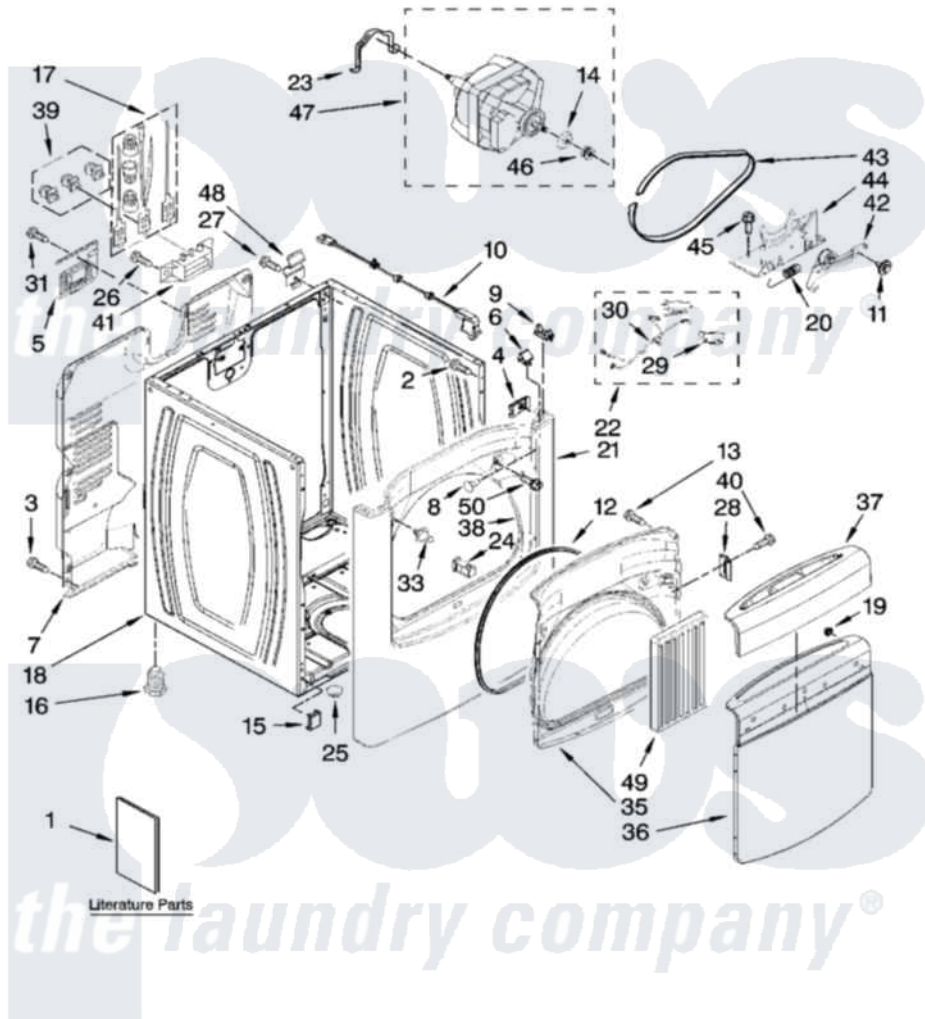

Whirlpool WED6200SW1 01 - CABINET PARTS

CABINET PARTS

For Model: WED6200SW1
(WHITE)

29" ELECTRIC DRYER

2-07 Litho in U.S.A. (L.T.)

1

Part No. W10121109 Rev. A

Whirlpool [Residential Whirlpool WED6200SW1 Dryer Parts](#) Parts Diagram 01 - CABINET PARTS

[Click on the part number to view part](#)

Item	Original Part Number	Replaced By	Status	Part Description
1	W10054150		Not Available	Tech Sheet
"	W10054090		Not Available	Guide, Quick Start
"	W10054070		Not Available	Use & Care Guide
"	BLANK		Not Available	Following May Be Purchased DO-IT-YOURSELF REPAIR MANUALS
"	LIT677818	677818L		Diy
2	343641	681414		Screw, 10AB X 1/2
3	693995			Screw, Hex Head
4	W10007520			Clip, Ground
5	W10110241			Cover, Terminal Block
6	8576625			Lock, Front Top
7	8558830		Not Available	Panel, Rear
8	3404413			Plug, Hinge Hole
9	8568303			Locator, Snap Down
10	3978977	W10201787		Switch-Dor
11	3389420			Retainer-Idler 1/4-20 X 1/16