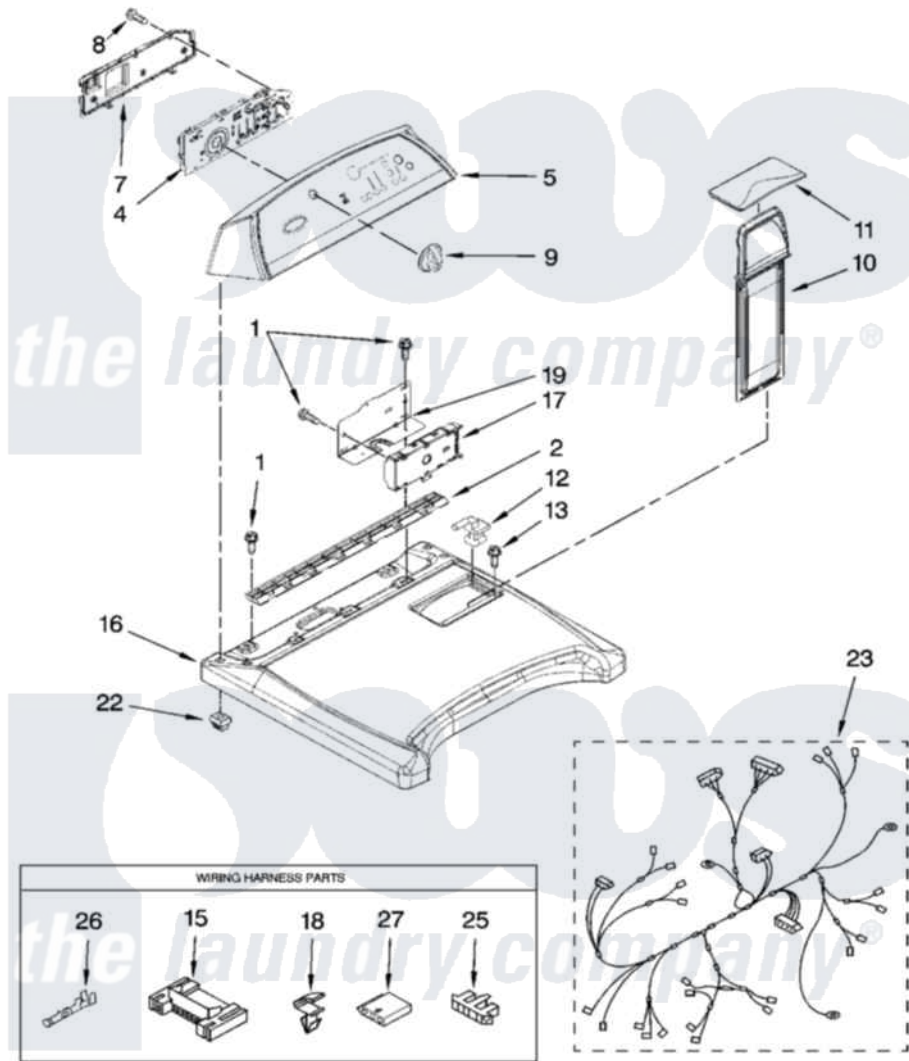

# Whirlpool WED6200SW1 02 - TOP AND CONSOLE PARTS

## TOP AND CONSOLE PARTS

For Model: WED6200SW1  
(WHITE)

W10121109

3

Whirlpool Residential Whirlpool WED6200SW1 Dryer Parts Parts Diagram 02 - TOP AND CONSOLE PARTS  
Click on the part number to view part

Item	Original Part Number	Replaced By	Status	Part Description
1	337686		Not Available	SCREW, 8-18 X .500
2	<a href="#">8558863</a>			Bracket, Console
4	<a href="#">8563976</a>			Assembly, User Interface
5	<a href="#">W10110326</a>			Panel, Console
7	<a href="#">8564265</a>			Cover, Rear- User Interface
8	<a href="#">W10003770</a>			Screw, 6-19 X 1/2
9	<a href="#">8574957</a>			Knob, Assembly
10	<a href="#">8572270</a>			Assembly, Lint Screen
11	W10044320	<a href="#">W10168227</a>		Cover, Lint Screen
12	<a href="#">W10044470</a>			Hinge, RH
"	<a href="#">W10044480</a>			Hinge, L.H.
13	<a href="#">W10001580</a>			Screw, 10-16 X 5/16
15	<a href="#">3395683</a>			Receptacle, Multi-Terminal
16	<a href="#">8565021</a>			Top
17	W10111608	<a href="#">W10111617</a>		Control, Electronic
18	<a href="#">3394427</a>			Clip-Harness

19	<a href="#">8563853</a>	Bracket, Machine Controller
22	<a href="#">8558853</a>	Screw, Grommet
23	<a href="#">W10111430</a>	Harness Wiring
25	<a href="#">3936144</a>	Do-It-Yourself Repair Manuals
26	<a href="#">94614</a>	Terminal
27	<a href="#">3397269</a>	Connector, Timer