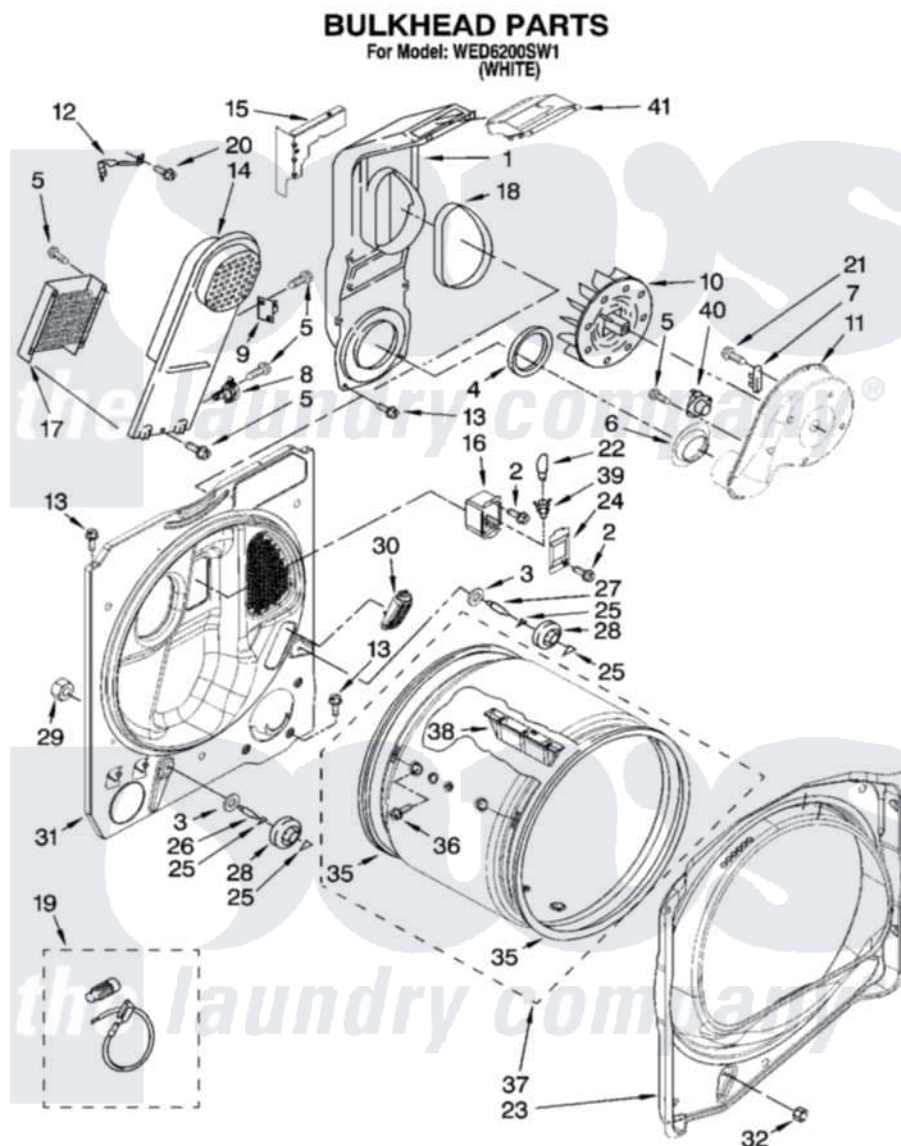

Whirlpool WED6200SW1 03 - BULKHEAD PARTS, OPTIONAL PARTS
(NOT INCLUDED)

W10121109

5

Whirlpool [Residential Whirlpool WED6200SW1 Dryer Parts](#) Parts Diagram 03 - BULKHEAD PARTS, OPTIONAL PARTS
(NOT INCLUDED)

[Click on the part number to view part](#)

Item	Original Part Number	Replaced By	Status	Part Description
1	8544805			Lint Chute Assembly
2	487909	488729		Screw
3	3387459	W10080960		Washer, Support
4	347139			Seal, Lint Chute
5	90767			Screw, 8A X 3/8 HeX Washer Head Tapping
6	8573836			Shield, Exhaust
7	3392519			Thermal Limiter
8	8577891			Thermostat, Hi-Limit
9	3977393	279816		Cutoff-Tml
10	694089			Wheel, Blower
11	8577230			Housing, Blower
12	8546149			Clip-Heater Box
13	343641	681414		Screw, 10AB X 1/2
14	8544801			Box, Heater

15	W10053480		Bracket, Lint Chute
16	3977373		Bracket, Drum Light
17	3403585	279838	Element
18	8544813		Seal, Lint Chute
19	279457		Wire Kit, Terminal
20	489463		Screw, 8-18 X 1/16
21	3390631		Screw, 10-16 X 3/8
22	3406124	22002263	Lamp
23	8558890		Bulkhead, Front
24	3402841	8532165	Lens, Drum Light
25	690997		Washer, Thrust
26	8575325	W10359272	Shaft, Roller Drum Threads
27	8575324	W10359271	Shaft, Drum Roller Threads
28	8536973	W10314173	Support
29	W10001120	W10080190	Nut, 3/8-16
30	8576468		Assembly, Sensor
31	8557242		Bulkhead, Rear
32	3934666	W10080210	Nut, 3/8 X 16
35	8557277	280140	Seal
36	W10109200		Screw, Baffle Mounting
37	8557270	8557272	Drum, Assembly
38	8565688		Baffle, Drum
39	3403634	W10136369	Socket, Drum Light Assembly
40	8577274		Thermostat 295F
41	8544810		Collar, Lint Chute
	BLANK	Not Available	ACCESSORY PARTS
"	279948	4392065	Kit, Dryer Repair
"	W10071550	W10071550A	Dryer Rack
"	8522199		Accessory Parts
"	72017		Paint, Touch-Up
"	350930		Paint, Pressurized Spray B
"	350938		Paint, Pressurized Spray B
"	799344		Paint, Touch-Up)