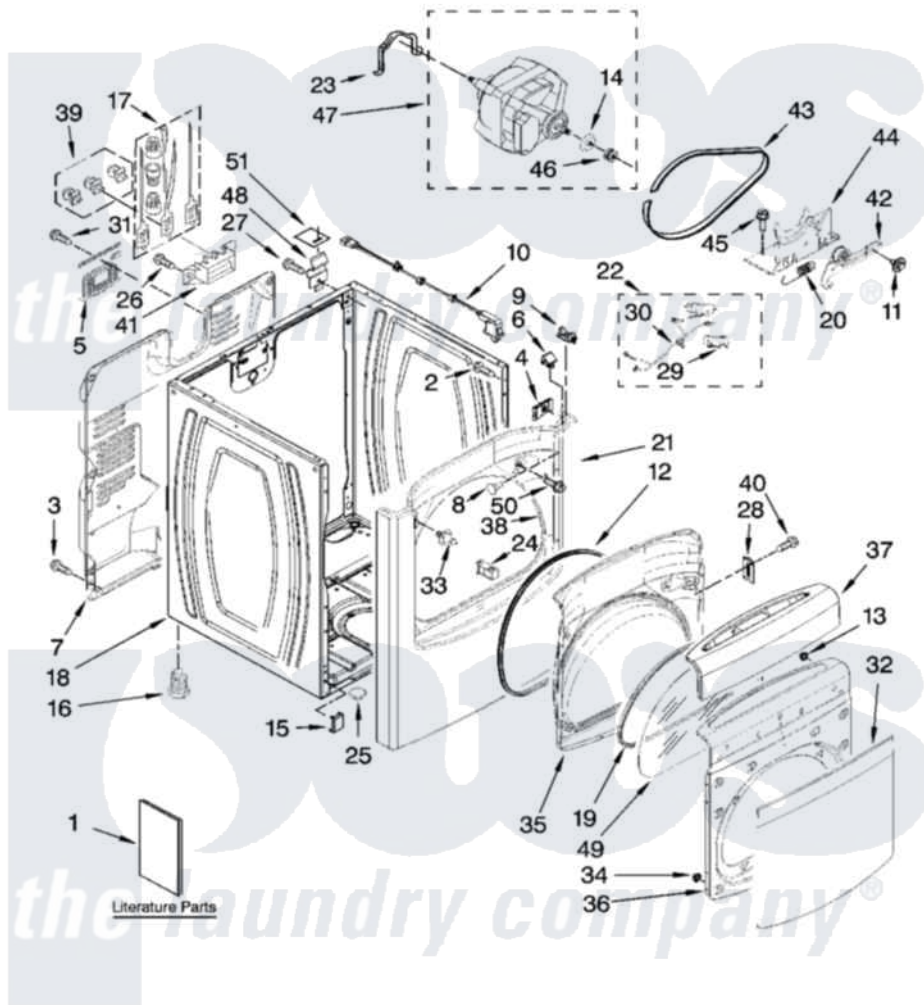

Whirlpool WED6400SG0 01 - CABINET PARTS

CABINET PARTS
 For Model: WED6400SW0, WED6400SB0, WED6400SG0
 (White/Grey) (Black) (Biscuit/Gold)

29" ELECTRIC DRYER

6-06 Litho in U.S.A. (L.T.)

1

Part No. 8181367 Rev.A.

Whirlpool [Residential Whirlpool WED6400SG0 Dryer Parts](#) Parts Diagram 01 - CABINET PARTS
 Click on the part number to view part

Item	Original Part Number	Replaced By	Status	Part Description
1	W10054150		Not Available	Tech Sheet
"	W10054090		Not Available	Guide, Quick Start
"	W10054070		Not Available	Use & Care Guide
"	BLANK		Not Available	Following May Be Purchased DO-IT-YOURSELF REPAIR MANUALS
"	LIT677818	677818L		Diy
2	343641	681414		Screw, 10AB X 1/2
3	693995			Screw, Hex Head
4	W10007520			Clip, Ground
5	W10110241			Cover, Terminal Block
6	8576625			Lock, Front Top
7	8558830		Not Available	Panel, Rear
8	3404413			Plug, Hinge Hole
"	3404416			Plug-Hole
"	3404415			Plug, Hinge Hole
9	8568303			Locator, Snap Down