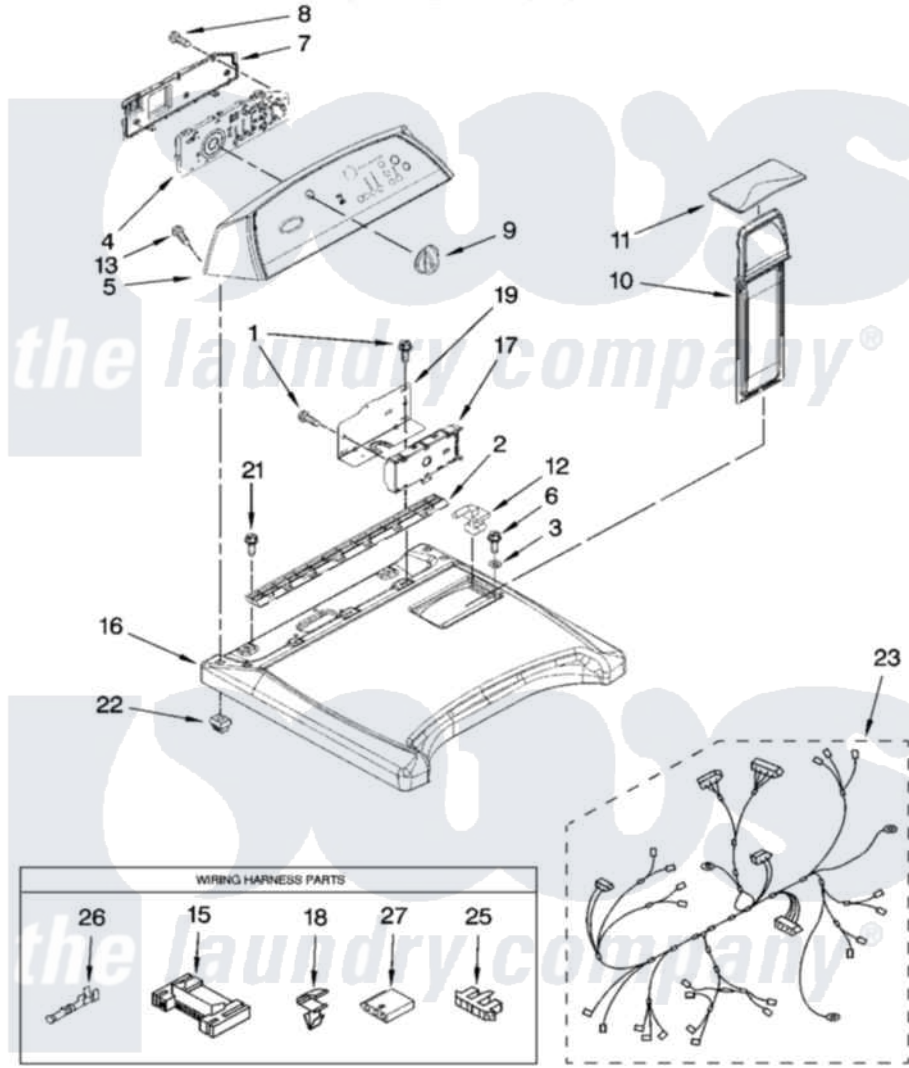

Whirlpool WED6400SG0 02 - TOP AND CONSOLE PARTS

TOP AND CONSOLE PARTS

For Model: WED6400SW0, WED6400SB0, WED6400SG0
(White/Grey) (Black) (Biscuit/Gold)

8181367

3

Whirlpool Residential Whirlpool WED6400SG0 Dryer Parts Parts Diagram 02 - TOP AND CONSOLE PARTS
Click on the part number to view part

Item	Original Part Number	Replaced By	Status	Part Description
1	W10106830	90767		Screw, 8A X 3/8 HeX Washer Head Tapping
2	8558863			Bracket, Console
3	237446	487596		Washer
4	8563974			Assembly, User Interface
5	W10110325			Panel, Console
"	W10110330			Panel, Console
"	W10110328			Panel, Console
6	3196537	3196557		Panel, Manifold
7	8564265			Cover, Rear- User Interface
8	W10003770			Screw, 6-19 X 1/2
9	8574957			Knob, Assembly
"	8574959			Knob, Assembly
"	8574958			Knob, Assembly
10	8572270			Assembly, Lint Screen
11	W10044320	W10168227		Cover, Lint Screen
"	W10044360			Cover, Lint Screen

"	W10044330	W10168229	Cover, Lint Screen
12	W10044470		Hinge, RH
"	W10044480		Hinge, L.H.
13	W10001580		Screw, 10-16 X 5/16
15	3395683		Receptacle, Multi-Terminal
16	8565025		Top
"	8565028		Top
"	8565027		Top
17	W10074270	W10111616	Control, Electronic
18	3394427		Clip-Harness
19	8563853		Bracket, Machine Controller
21	337686	Not Available	SCREW, 8-18 X .500
22	8558853		Screw, Grommet
23	8299914	W10111428	Harness Wiring
25	3936144		Do-It-Yourself Repair Manuals
26	94614		Terminal
27	3397269		Connector, Timer