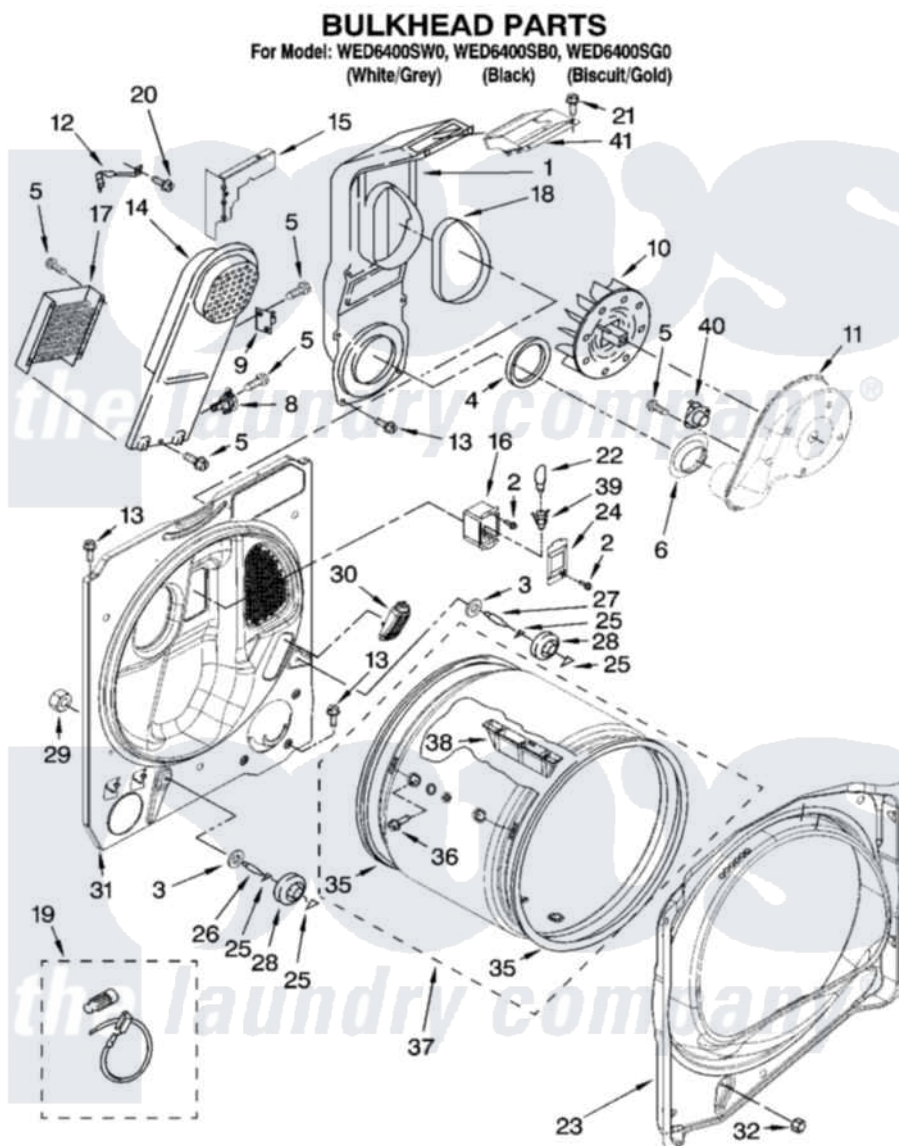

Whirlpool WED6400SG0 03 - BULKHEAD PARTS, OPTIONAL PARTS (NOT INCLUDED)

8181367

5

Whirlpool [Residential Whirlpool WED6400SG0 Dryer Parts](#) Parts Diagram 03 - BULKHEAD PARTS, OPTIONAL PARTS (NOT INCLUDED)

[Click on the part number to view part](#)

Item	Original Part Number	Replaced By	Status	Part Description
1	8544805			Lint Chute Assembly
2	487909	488729		Screw
3	3387459	W10080960		Washer, Support
4	347139			Seal, Lint Chute
5	90767			Screw, 8A X 3/8 HeX Washer Head Tapping
6	8573836			Shield, Exhaust
8	8566498			Thermostat, Hi-Limit
9	W10169881			Kit, Thermal Cut-Off
10	694089			Wheel, Blower
11	8577230			Housing, Blower
12	8546149			Clip-Heater Box
13	343641	681414		Screw, 10AB X 1/2
14	8544801			Box, Heater
15	W10053480			Bracket, Lint Chute

16	3977373		Bracket, Drum Light
17	8573069		Element, Heater
18	8544813		Seal, Lint Chute
19	279457		Wire Kit, Terminal
20	489463		Screw, 8-18 X 1/16
21	3196587	Not Available	Screw
22	3406124	22002263	Lamp
23	8558890		Bulkhead, Front
24	3402841	8532165	Lens, Drum Light
25	690997		Washer, Thrust
26	8575325	W10359272	Shaft, Roller Drum Threads
27	8575324	W10359271	Shaft, Drum Roller Threads
28	8536973	W10314173	Support
29	W10001120	W10080190	Nut, 3/8-16
30	8576468		Assembly, Sensor
31	8557242		Bulkhead, Rear
32	3934666	W10080210	Nut, 3/8 X 16
35	8557277	280140	Seal
36	97787	W10109200	Screw, Baffle Mounting
37	8557272		Drum, Assembly
38	8565688		Baffle, Drum
39	3403634	W10136369	Socket, Drum Light Assembly
40	8577274		Thermostat 295F
41	8544810		Collar, Lint Chute
	BLANK	Not Available	ACCESSORY PARTS
"	279948	4392065	Kit, Dryer Repair
"	W10071550	W10071550A	Dryer Rack
"	8522199		Accessory Parts
"	72017		Paint, Touch-Up
"	4392899		Paint, Touch-Up
"	72032		Paint, Touch-Up
"	350930		Paint, Pressurized Spray B
"	4392901		Paint, Pressurized Spray
"	285006		Accessories Side Panel Kits Paint, Pressurized Spray
"	350938		Paint, Pressurized Spray B
"	799344		Paint, Touch-Up)