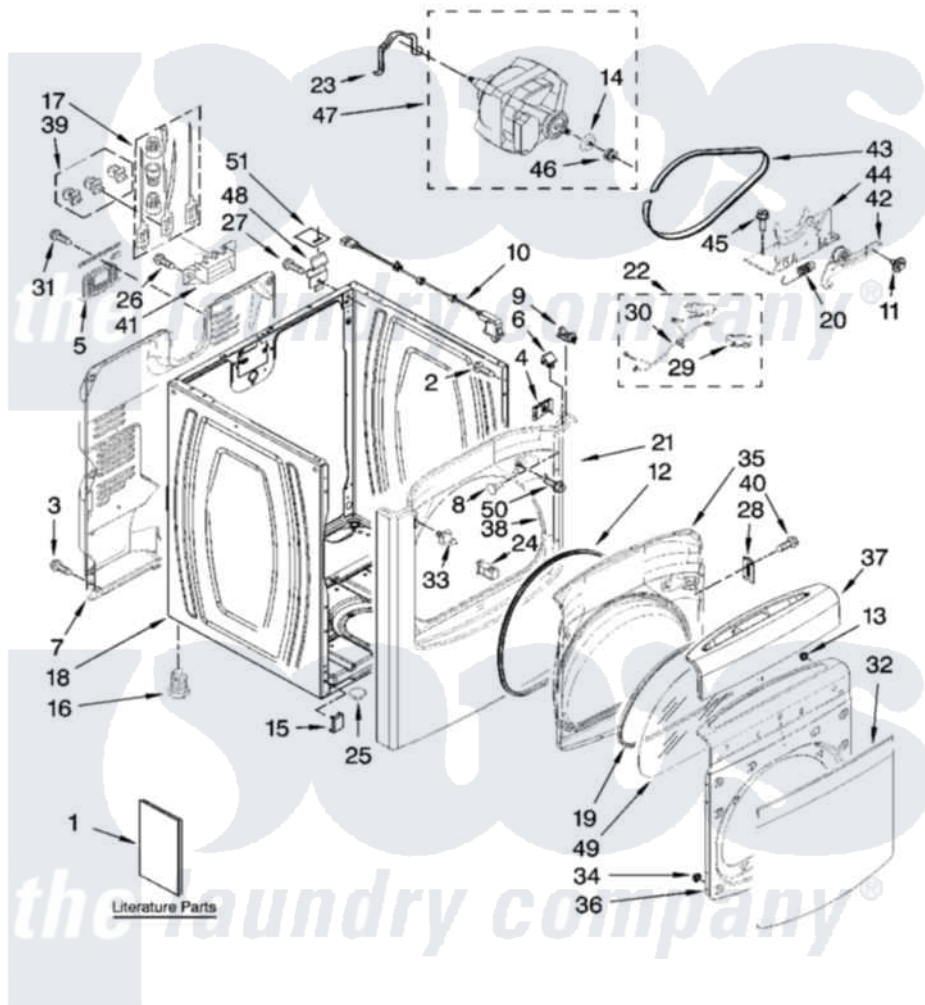

Whirlpool WED6400SG1 01 - CABINET PARTS

CABINET PARTS

For Model: WED6400SW1, WED6400SB1, WED6400SG1
(White/Grey) (Black) (Biscuit/Gold)

29" ELECTRIC DRYER

2-07 Litho in U.S.A. (LT.)

1

Part No. W10118947 Rev. A

Whirlpool Residential Whirlpool WED6400SG1 Dryer Parts Parts Diagram 01 - CABINET PARTS

[Click on the part number to view part](#)

Item	Original Part Number	Replaced By	Status	Part Description
1	W10054150		Not Available	Tech Sheet
"	W10054090		Not Available	Guide, Quick Start
"	W10054070		Not Available	Use & Care Guide
"	BLANK		Not Available	Following May Be Purchased DO-IT-YOURSELF REPAIR MANUALS
"	LIT677818	677818L		Diy
2	343641	681414		Screw, 10AB X 1/2
3	693995			Screw, Hex Head
4	W10007520			Clip, Ground
5	W10110241			Cover, Terminal Block
6	8576625			Lock, Front Top
7	8558830		Not Available	Panel, Rear
8	3404413			Plug, Hinge Hole
"	3404416			Plug-Hole
"	3404415			Plug, Hinge Hole
9	8568303			Locator, Snap Down