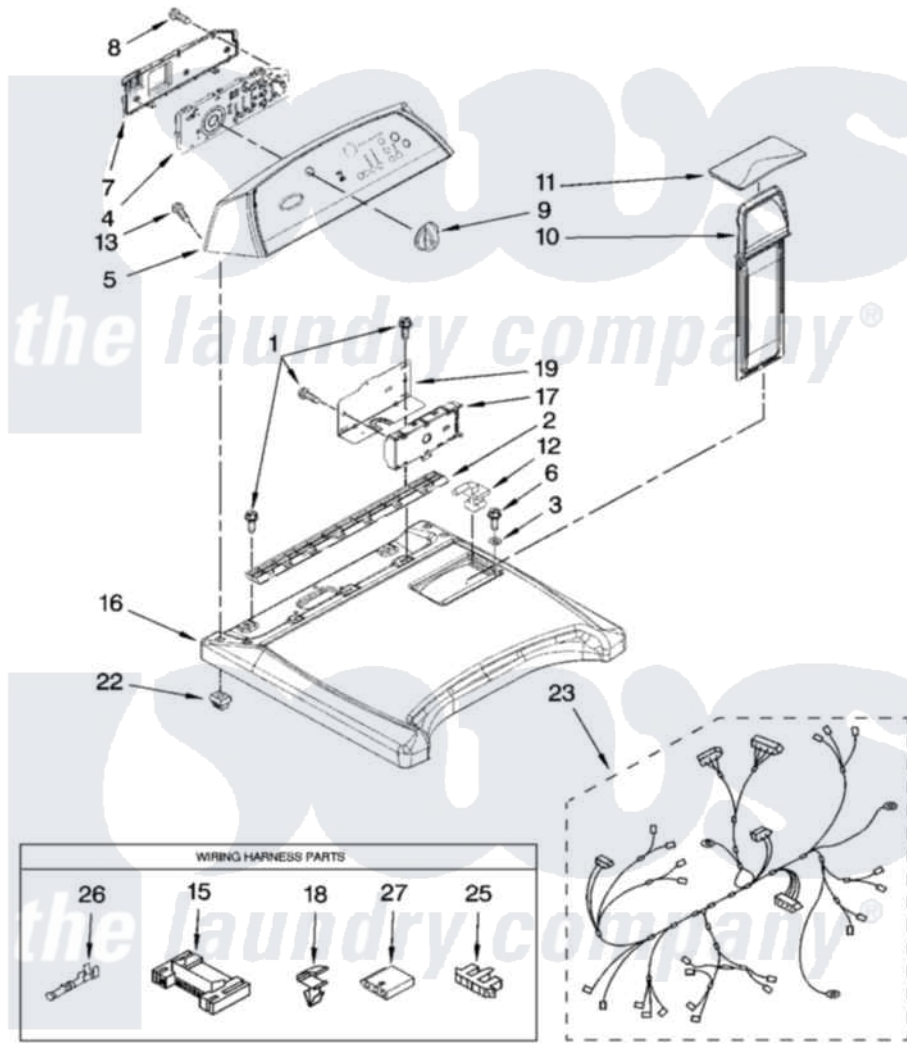

# Whirlpool WED6400SG1 02 - TOP AND CONSOLE PARTS

## TOP AND CONSOLE PARTS

For Model: WED6400SW1, WED6400SB1, WED6400SG1  
(White/Grey) (Black) (Biscuit/Gold)

W10118947

3

Whirlpool [Residential Whirlpool WED6400SG1 Dryer Parts](#) Parts Diagram 02 - TOP AND CONSOLE PARTS  
Click on the part number to view part

Item	Original Part Number	Replaced By	Status	Part Description
1	337686		Not Available	SCREW, 8-18 X .500
2	<a href="#">8558863</a>			Bracket, Console
3	237446	<a href="#">487596</a>		Washer
4	<a href="#">8563974</a>			Assembly, User Interface
5	<a href="#">W10110325</a>			Panel, Console
"	<a href="#">W10110330</a>			Panel, Console
"	<a href="#">W10110328</a>			Panel, Console
6	3196537	<a href="#">3196557</a>		Panel, Manifold
7	<a href="#">8564265</a>			Cover, Rear- User Interface
8	<a href="#">W10003770</a>			Screw, 6-19 X 1/2
9	<a href="#">8574957</a>			Knob, Assembly
"	<a href="#">8574959</a>			Knob, Assembly
"	<a href="#">8574958</a>			Knob, Assembly
10	<a href="#">8572270</a>			Assembly, Lint Screen
11	W10044320	<a href="#">W10168227</a>		Cover, Lint Screen
"	<a href="#">W10044360</a>			Cover, Lint Screen

"	W10044330	<a href="#">W10168229</a>	Cover, Lint Screen
12	<a href="#">W10044470</a>		Hinge, RH
"	<a href="#">W10044480</a>		Hinge, L.H.
13	<a href="#">W10001580</a>		Screw, 10-16 X 5/16
15	<a href="#">3395683</a>		Receptacle, Multi-Terminal
16	<a href="#">8565025</a>		Top
"	<a href="#">8565028</a>		Top
"	<a href="#">8565027</a>		Top
17	W10111607	<a href="#">W10111616</a>	Control, Electronic
18	<a href="#">3394427</a>		Clip-Harness
19	<a href="#">8563853</a>		Bracket, Machine Controller
22	<a href="#">8558853</a>		Screw, Grommet
23	8299914	<a href="#">W10111428</a>	Harness Wiring
25	<a href="#">3936144</a>		Do-It-Yourself Repair Manuals®
26	<a href="#">94614</a>		Terminal
27	<a href="#">3397269</a>		Connector, Timer