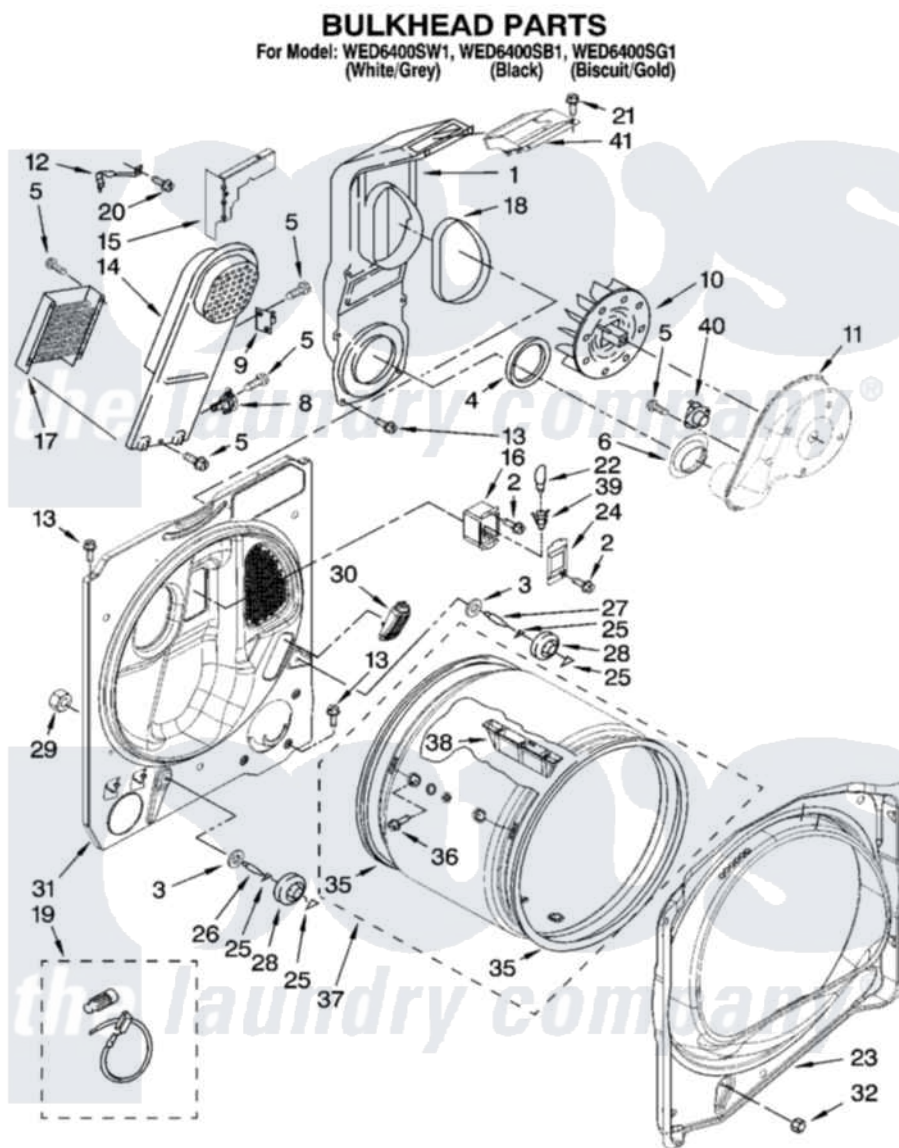

Whirlpool WED6400SG1 03 - BULKHEAD PARTS, OPTIONAL PARTS (NOT INCLUDED)

W10118947

5

Whirlpool [Residential Whirlpool WED6400SG1 Dryer Parts](#) Parts Diagram 03 - BULKHEAD PARTS, OPTIONAL PARTS (NOT INCLUDED)

[Click on the part number to view part](#)

Item	Original Part Number	Replaced By	Status	Part Description
1	8544805			Lint Chute Assembly
2	487909	488729		Screw
3	3387459	W10080960		Washer, Support
4	347139			Seal, Lint Chute
5	90767			Screw, 8A X 3/8 HeX Washer Head Tapping
6	8573836			Shield, Exhaust
8	8566498			Thermostat, Hi-Limit
9	W10169881			Kit, Thermal Cut-Off
10	694089			Wheel, Blower
11	8577230			Housing, Blower
12	8546149			Clip-Heater Box
13	343641	681414		Screw, 10AB X 1/2
14	8544801			Box, Heater
15	W10053480			Bracket, Lint Chute

16	3977373		Bracket, Drum Light
17	8573069		Element, Heater
18	8544813		Seal, Lint Chute
19	279457		Wire Kit, Terminal
20	489463		Screw, 8-18 X 1/16
21	3196537	3196557	Panel, Manifold
22	3406124	22002263	Lamp
23	8558890		Bulkhead, Front
24	3402841	8532165	Lens, Drum Light
25	690997		Washer, Thrust
26	8575325	W10359272	Shaft, Roller Drum Threads
27	8575324	W10359271	Shaft, Drum Roller Threads
28	8536973	W10314173	Support
29	W10001120	W10080190	Nut, 3/8-16
30	8576468		Assembly, Sensor
31	8557242		Bulkhead, Rear
32	3934666	W10080210	Nut, 3/8 X 16
35	8557277	280140	Seal
36	W10109200		Screw, Baffle Mounting
37	8557270	8557272	Drum, Assembly
38	8565688		Baffle, Drum
39	3403634	W10136369	Socket, Drum Light Assembly
40	8577274		Thermostat 295F
41	8544810		Collar, Lint Chute
	BLANK	Not Available	ACCESSORY PARTS
"	279948	4392065	Kit, Dryer Repair
"	W10071550	W10071550A	Dryer Rack
"	8522199		Accessory Parts
"	72017		Paint, Touch-Up
"	4392899		Paint, Touch-Up
"	72032		Paint, Touch-Up
"	350930		Paint, Pressurized Spray B
"	4392901		Paint, Pressurized Spray
"	285006		Accessories Side Panel Kits Paint, Pressurized Spray
"	350938		Paint, Pressurized Spray B
"	799344		Paint, Touch-Up)