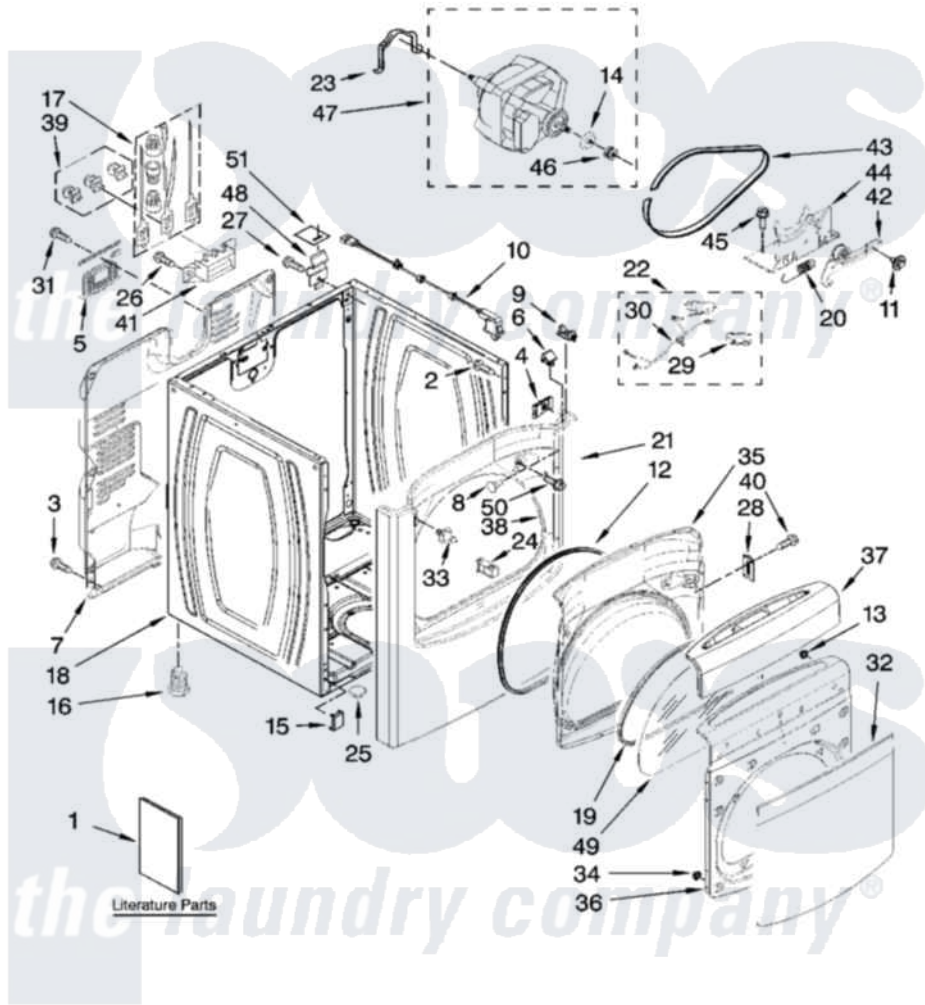

## CABINET PARTS

For Model: WED6400SW1, WED6400SB1, WED6400SG1  
(White/Grey) (Black) (Biscuit/Gold)

29" ELECTRIC DRYER

2-07 Litho in U.S.A. (LT.)

1

Part No. W10118947 Rev. A

Whirlpool [Residential Whirlpool WED6400SW1 Dryer Parts](#) Parts Diagram 01 - CABINET PARTS  
Click on the part number to view part

Item	Original Part Number	Replaced By	Status	Part Description
1	W10054150		Not Available	Tech Sheet
"	W10054090		Not Available	Guide, Quick Start
"	W10054070		Not Available	Use & Care Guide
"	BLANK		Not Available	Following May Be Purchased DO-IT-YOURSELF REPAIR MANUALS
"	LIT677818	<a href="#">677818L</a>		Diy
2	343641	<a href="#">681414</a>		Screw, 10AB X 1/2
3	<a href="#">693995</a>			Screw, Hex Head
4	<a href="#">W10007520</a>			Clip, Ground
5	<a href="#">W10110241</a>			Cover, Terminal Block
6	<a href="#">8576625</a>			Lock, Front Top
7	8558830		Not Available	Panel, Rear
8	<a href="#">3404413</a>			Plug, Hinge Hole
"	<a href="#">3404416</a>			Plug-Hole
"	<a href="#">3404415</a>			Plug, Hinge Hole
9	<a href="#">8568303</a>			Locator, Snap Down