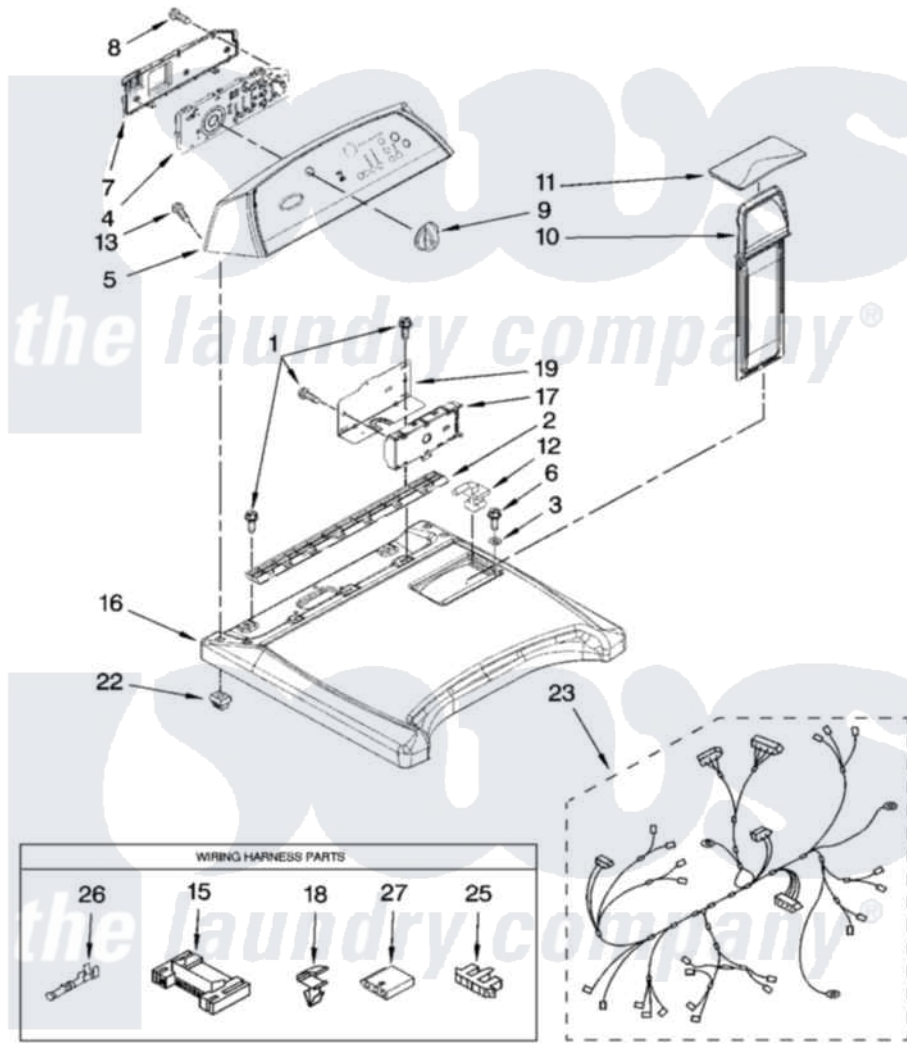

Whirlpool WED6400SW1 02 - TOP AND CONSOLE PARTS

TOP AND CONSOLE PARTS

For Model: WED6400SW1, WED6400SB1, WED6400SG1
(White/Grey) (Black) (Biscuit/Gold)

W10118947

3

Whirlpool Residential Whirlpool WED6400SW1 Dryer Parts Parts Diagram 02 - TOP AND CONSOLE PARTS
Click on the part number to view part

Item	Original Part Number	Replaced By	Status	Part Description
1	337686		Not Available	SCREW, 8-18 X .500
2	8558863			Bracket, Console
3	237446	487596		Washer
4	8563974			Assembly, User Interface
5	W10110325			Panel, Console
"	W10110330			Panel, Console
"	W10110328			Panel, Console
6	3196537	3196557		Panel, Manifold
7	8564265			Cover, Rear- User Interface
8	W10003770			Screw, 6-19 X 1/2
9	8574957			Knob, Assembly
"	8574959			Knob, Assembly
"	8574958			Knob, Assembly
10	8572270			Assembly, Lint Screen
11	W10044320	W10168227		Cover, Lint Screen
"	W10044360			Cover, Lint Screen

"	W10044330	W10168229	Cover, Lint Screen
12	W10044470		Hinge, RH
"	W10044480		Hinge, L.H.
13	W10001580		Screw, 10-16 X 5/16
15	3395683		Receptacle, Multi-Terminal
16	8565025		Top
"	8565028		Top
"	8565027		Top
17	W10111607	W10111616	Control, Electronic
18	3394427		Clip-Harness
19	8563853		Bracket, Machine Controller
22	8558853		Screw, Grommet
23	8299914	W10111428	Harness Wiring
25	3936144		Do-It-Yourself Repair Manuals®
26	94614		Terminal
27	3397269		Connector, Timer