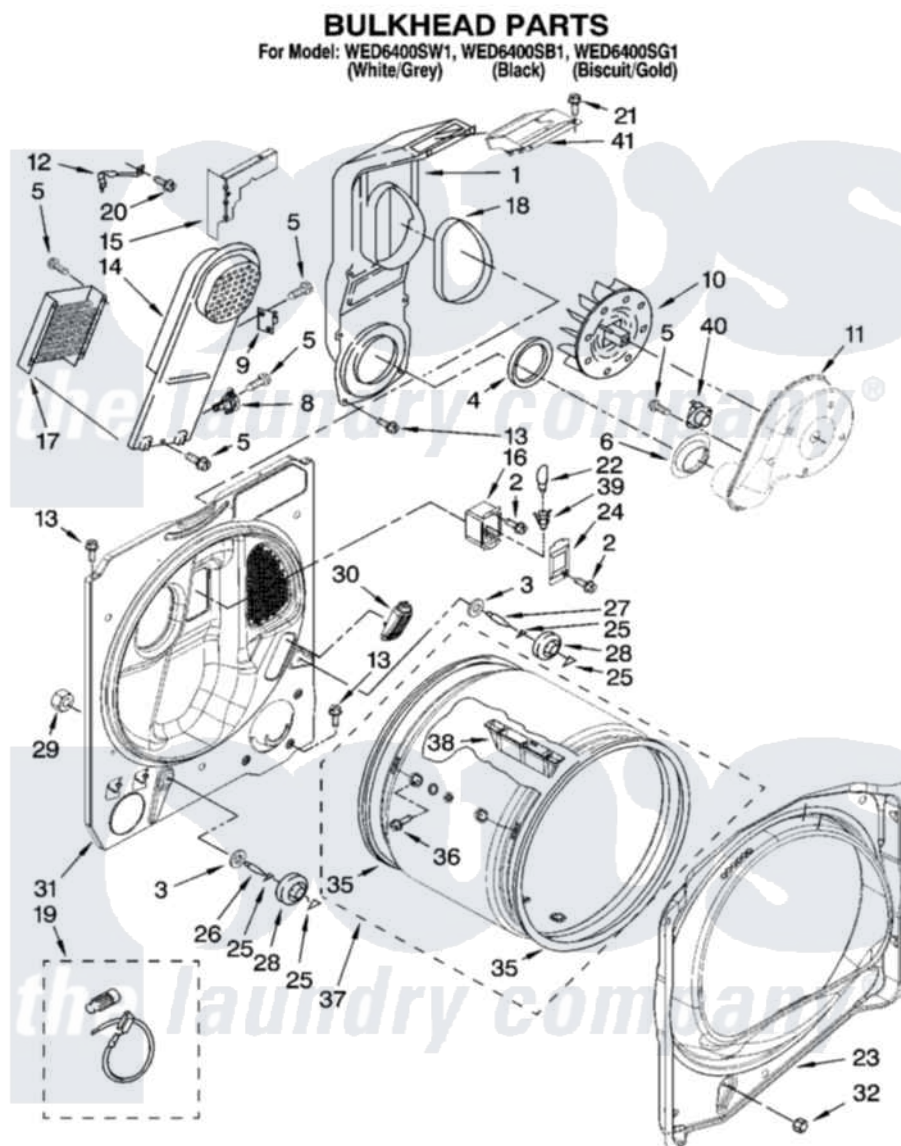

**Whirlpool WED6400SW1 03 - BULKHEAD PARTS, OPTIONAL PARTS
(NOT INCLUDED)**

W10118947

5

Whirlpool [Residential Whirlpool WED6400SW1 Dryer Parts](#) Parts Diagram 03 - BULKHEAD PARTS, OPTIONAL PARTS
(NOT INCLUDED)

[Click on the part number to view part](#)

Item	Original Part Number	Replaced By	Status	Part Description
1	8544805			Lint Chute Assembly
2	487909	488729		Screw
3	3387459	W10080960		Washer, Support
4	347139			Seal, Lint Chute
5	90767			Screw, 8A X 3/8 HeX Washer Head Tapping
6	8573836			Shield, Exhaust
8	8566498			Thermostat, Hi-Limit
9	W10169881			Kit, Thermal Cut-Off
10	694089			Wheel, Blower
11	8577230			Housing, Blower
12	8546149			Clip-Heater Box
13	343641	681414		Screw, 10AB X 1/2
14	8544801			Box, Heater
15	W10053480			Bracket, Lint Chute

16	3977373		Bracket, Drum Light
17	8573069		Element, Heater
18	8544813		Seal, Lint Chute
19	279457		Wire Kit, Terminal
20	489463		Screw, 8-18 X 1/16
21	3196537	3196557	Panel, Manifold
22	3406124	22002263	Lamp
23	8558890		Bulkhead, Front
24	3402841	8532165	Lens, Drum Light
25	690997		Washer, Thrust
26	8575325	W10359272	Shaft, Roller Drum Threads
27	8575324	W10359271	Shaft, Drum Roller Threads
28	8536973	W10314173	Support
29	W10001120	W10080190	Nut, 3/8-16
30	8576468		Assembly, Sensor
31	8557242		Bulkhead, Rear
32	3934666	W10080210	Nut, 3/8 X 16
35	8557277	280140	Seal
36	W10109200		Screw, Baffle Mounting
37	8557270	8557272	Drum, Assembly
38	8565688		Baffle, Drum
39	3403634	W10136369	Socket, Drum Light Assembly
40	8577274		Thermostat 295F
41	8544810		Collar, Lint Chute
	BLANK	Not Available	ACCESSORY PARTS
"	279948	4392065	Kit, Dryer Repair
"	W10071550	W10071550A	Dryer Rack
"	8522199		Accessory Parts
"	72017		Paint, Touch-Up
"	4392899		Paint, Touch-Up
"	72032		Paint, Touch-Up
"	350930		Paint, Pressurized Spray B
"	4392901		Paint, Pressurized Spray
"	285006		Accessories Side Panel Kits Paint, Pressurized Spray
"	350938		Paint, Pressurized Spray B
"	799344		Paint, Touch-Up)