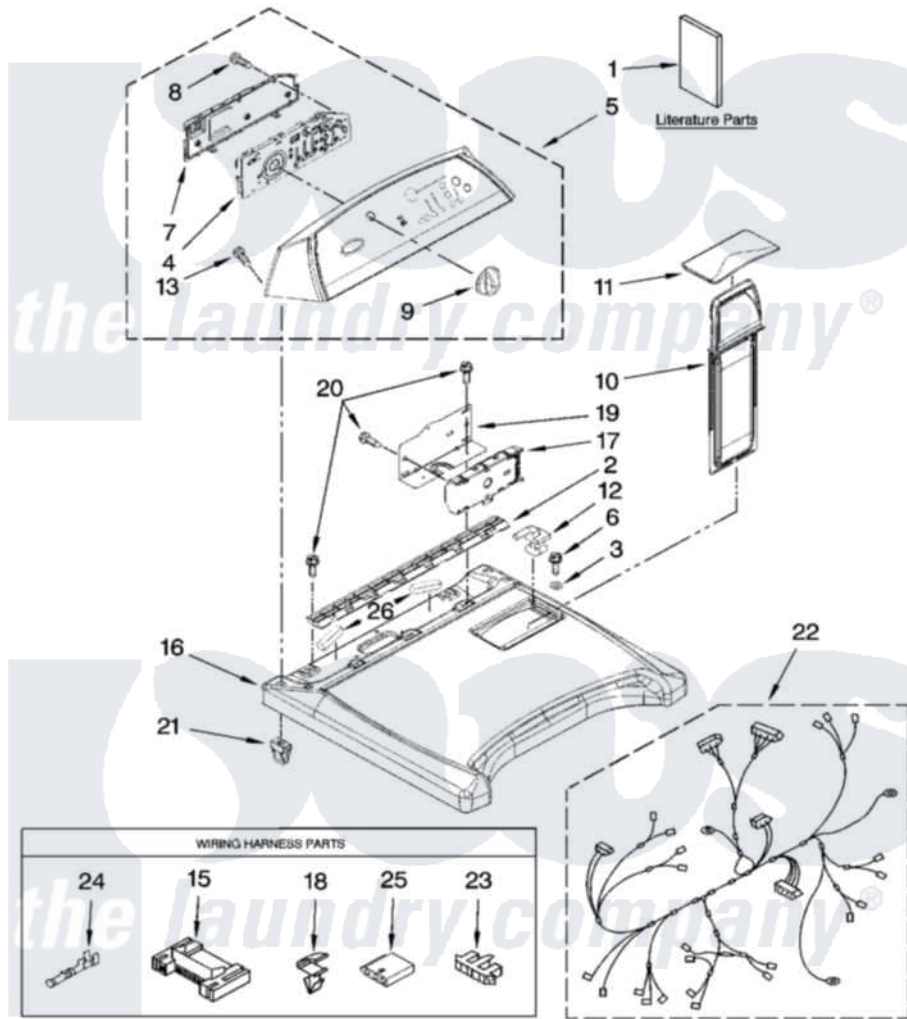

Whirlpool WED6600VW0 01 - TOP AND CONSOLE PARTS

TOP AND CONSOLE PARTS

For Model: WED6600VW0
(White/Grey)

29" ELECTRIC DRYER

2-06 Litho in U.S.A. (LT.)

1

Part No. W10186659 Rev. A

[Whirlpool Residential Whirlpool WED6600VW0 Dryer Parts](#) Parts Diagram 01 - TOP AND CONSOLE PARTS

[Click on the part number to view part](#)

Item	Original Part Number	Replaced By	Status	Part Description
1	W10156037		Not Available	Tech Sheet
"	W10164159		Not Available	Guide, Use & Care
"	W10150650		Not Available	Guide, Quick Start
"	W10139322		Not Available	TIP SHEET DRYER STEAM
"	W10134980		Not Available	Installation, Diagonostic Guide
"	W10166435		Not Available	Performance Tip Sheet
"	BLANK		Not Available	Following May Be Purchased DO-IT-YOURSELF REPAIR MANUALS
"	677818		Not Available	Manual, Do-It- Yourself Repair (Dryer)
2	8558863			Bracket, Console
3	237446	487596		Washer
4	W10051165			Assembly, User Interface
5	W10146153			Console Assembly
6	3196537	3196557		Panel, Manifold
7	8564265			Cover, Rear- User Interface

8	W10003770		Screw, 6-19 X 1/2
9	8574957		Knob, Assembly
10	8572270		Assembly, Lint Screen
11	W10168227		Cover, Lint Screen
12	W10044470		Hinge, RH
"	W10044480		Hinge, L.H.
13	W10131402		Screw, 8-18 X 1.370
15	3395683		Receptacle, Multi-Terminal
16	W10167866		Top Assembly
17	W10111616		Control, Electronic
18	3394427		Clip-Harness
19	8563853		Bracket, Machine Controller
20	337686	Not Available	SCREW, 8-18 X .500
21	W10112673		Screw, Grommet
22	W10141980		Harness Wiring
23	3936144		Do-It-Yourself Repair Manuals
24	94614		Terminal
25	3397269		Connector, Timer
26	W10177487	W10183819	Seal-Foam Console