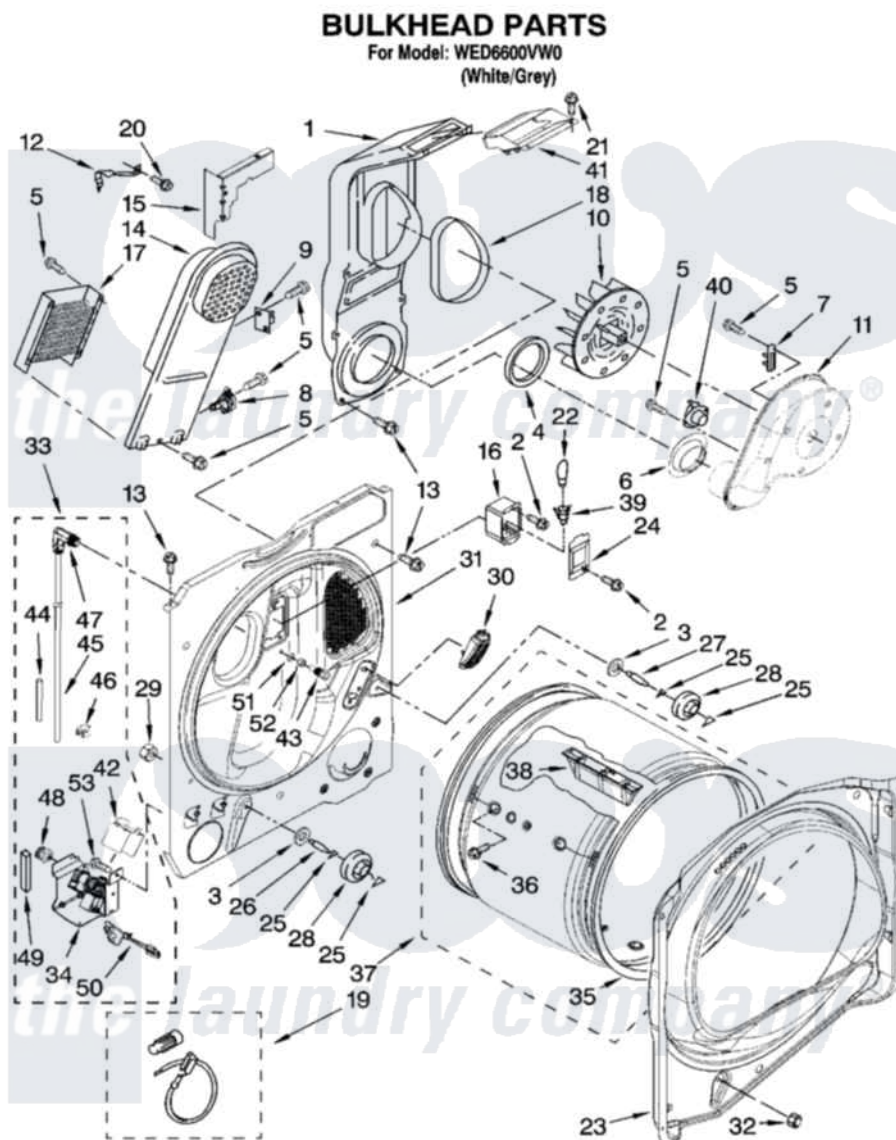

**Whirlpool WED6600VW0 03 - BULKHEAD PARTS, OPTIONAL PARTS
(NOT INCLUDED)**

W10186659

5

Whirlpool [Residential Whirlpool WED6600VW0 Dryer Parts](#) Parts Diagram 03 - BULKHEAD PARTS, OPTIONAL PARTS
(NOT INCLUDED)

[Click on the part number to view part](#)

Item	Original Part Number	Replaced By	Status	Part Description
1	8544805			Lint Chute Assembly
2	487909	488729		Screw
3	3387459	W10080960		Washer, Support
4	347139			Seal, Lint Chute
5	90767			Screw, 8A X 3/8 HeX Washer Head Tapping
6	8573836			Shield, Exhaust
7	3392519			Thermal Limiter
8	8577891			Thermostat, Hi-Limit
9	W10169881			Kit, Thermal Cut-Off
10	694089			Wheel, Blower
11	8577230			Housing, Blower
12	8546149			Clip-Heater Box
13	343641	681414		Screw, 10AB X 1/2
14	8544801			Box, Heater

"	76314		Hose, Inlet 6 Ft. Hose With Elbow
"	W10044603		Connector, Hose ``Y``
"	3976300	16123	Washer Inlet-Hose Miscellaneous Parts Must be Ordered Separately.
"	W10044604	49586	Mixer