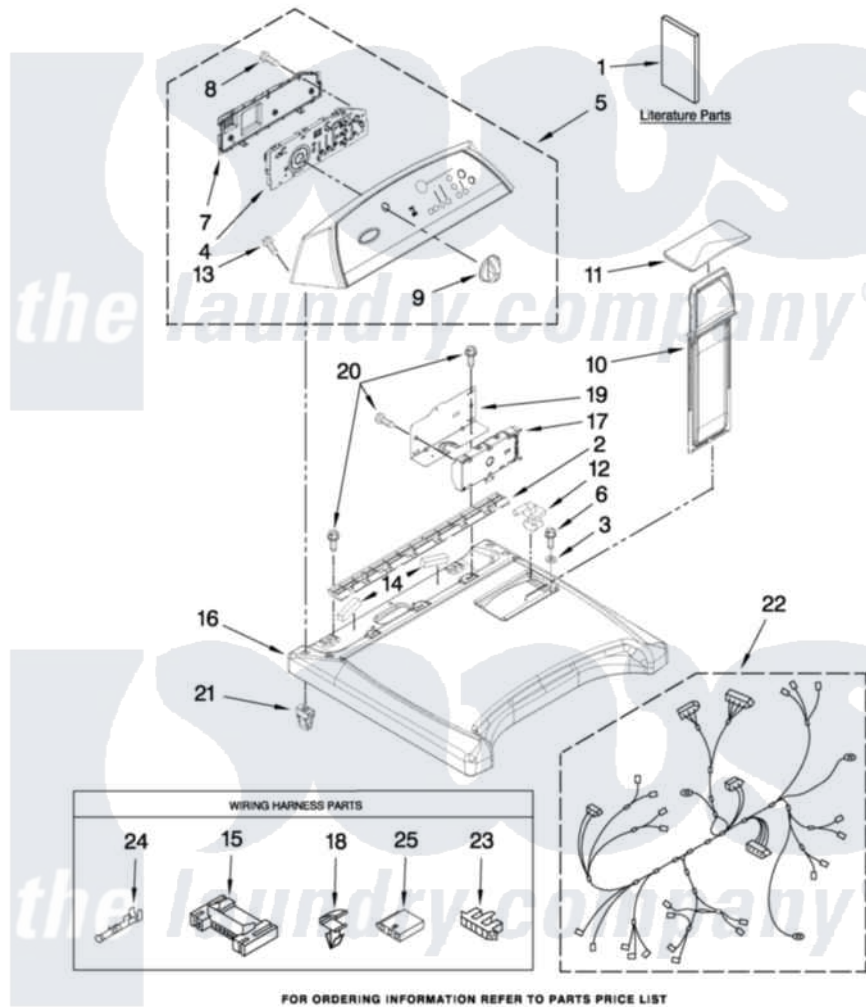

Whirlpool WED6600WL0 01 - TOP AND CONSOLE PARTS

TOP AND CONSOLE PARTS

For Model: WED6600WL0
(Lunar Silver)

29" ELECTRIC DRYER

3-09 Litho in U.S.A. (LT.) (psw)

1

Part No. W10260033 Rev. A

Whirlpool Residential Whirlpool WED6600WL0 Dryer Parts Parts Diagram 01 - TOP AND CONSOLE PARTS

Click on the part number to view part

Item	Original Part Number	Replaced By	Status	Part Description
1	W10156037		Not Available	Tech Sheet
"	W10164159		Not Available	Guide, Use & Care
"	W10150650		Not Available	Guide, Quick Start
"	W10139322		Not Available	TIP SHEET DRYER STEAM
"	W10134980		Not Available	Installation, Diagonostic Guide
"	W10166435		Not Available	Performance Tip Sheet
2	8558863			Bracket, Console
3	237446	487596		Washer
4	W10051165			Assembly, User Interface
5	W10252836			Panel, Console
6	3196537	3196557		Panel, Manifold
7	8564265			Cover, Rear- User Interface
8	W10003770			Screw, 6-19 X 1/2
9	W10251181			Knob, Assembly
10	8572270			Assembly, Lint Screen
11	W10249709			Cover, Lint Screen

12	W10044470		Hinge, RH
"	W10044480		Hinge, L.H.
13	W10131402		Screw, 8-18 X 1.370
14	W10183819		Seal-Foam Console
15	3395683		Receptacle, Multi-Terminal
16	W10249705		Top
17	W10111616		Control, Electronic
18	3394427		Clip-Harness
19	8563853		Bracket, Machine Controller
20	337686	Not Available	SCREW, 8-18 X .500
21	W10112673		Screw, Grommet
22	W10141980		Harness Wiring
23	3936144		Do-It-Yourself Repair Manuals
24	94614		Terminal
25	3397269		Connector, Timer