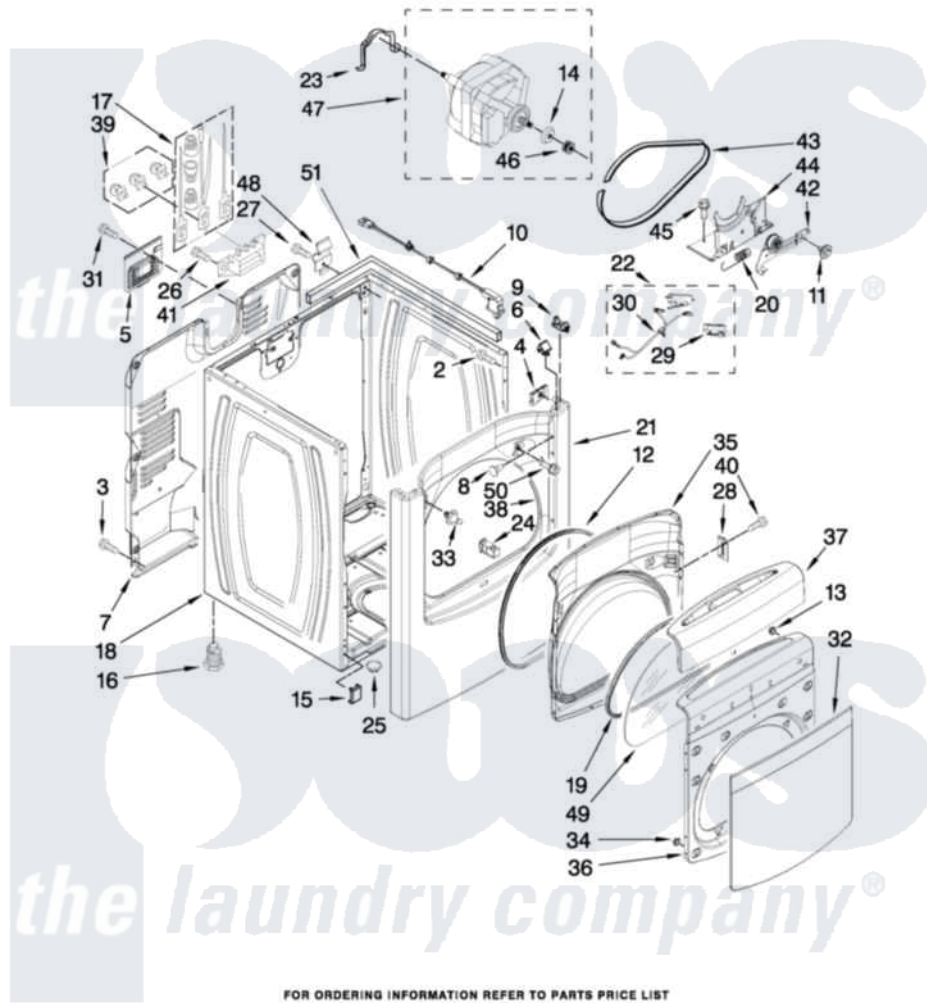

# Whirlpool WED6600WL0 02 - CABINET PARTS

## CABINET PARTS

For Model: WED6600WL0  
(Lunar Silver)

W10260033

FOR ORDERING INFORMATION REFER TO PARTS PRICE LIST

3

Whirlpool Residential Whirlpool WED6600WL0 Dryer Parts Parts Diagram 02 - CABINET PARTS

[Click on the part number to view part](#)

Item	Original Part Number	Replaced By	Status	Part Description
2	343641	<a href="#">681414</a>		Screw, 10AB X 1/2
3	<a href="#">693995</a>			Screw, Hex Head
4	<a href="#">W10007520</a>			Clip, Ground
5	<a href="#">W10110241</a>			Cover, Terminal Block
6	<a href="#">8576625</a>			Lock, Front Top
7	<a href="#">W10140148</a>			Panel, Rear
8	<a href="#">W10144494</a>			Plug-Hole
9	<a href="#">8568303</a>			Locator, Snap Down
10	3978977	<a href="#">W10201787</a>		Switch-Dor
11	<a href="#">3389420</a>			Retainer-Idler 1/4-20 X 1/16
12	W10130493	<a href="#">W10239307</a>		Seal-Door
13	342055	<a href="#">488627</a>		Screw
14	<a href="#">8578538</a>			Restrainer, Belt
15	<a href="#">3394083</a>			Clip, Front Panel
16	3392100	<a href="#">49621</a>		Feet-Leveling
"	<a href="#">279810</a>			Foot-Optional