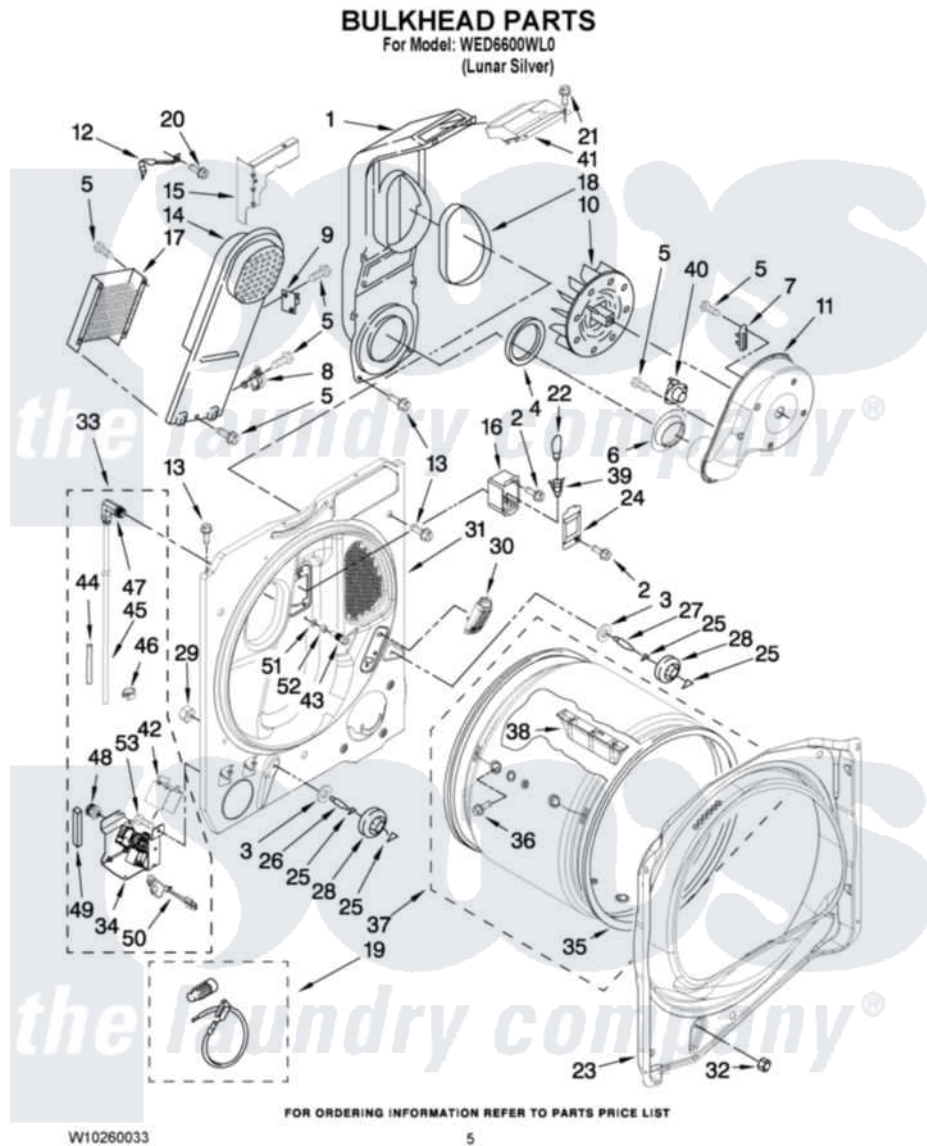

Whirlpool WED6600WL0 03 - BULKHEAD PARTS

Whirlpool [Residential Whirlpool WED6600WL0 Dryer Parts](#) Parts Diagram 03 - BULKHEAD PARTS
Click on the part number to view part

Item	Original Part Number	Replaced By	Status	Part Description
1	8544805			Lint Chute Assembly
2	487909	488729		Screw
3	3387459	W10080960		Washer, Support
4	347139			Seal, Lint Chute
5	90767			Screw, 8A X 3/8 HeX Washer Head Tapping
6	8573836			Shield, Exhaust
7	3392519			Thermal Limiter
8	8577891			Thermostat, Hi-Limit
9	3977393	279816		Cutoff-Tml
10	694089			Wheel, Blower
11	8577230			Housing, Blower
12	8546149			Clip-Heater Box
13	343641	681414		Screw, 10AB X 1/2
14	8544801			Box, Heater
15	W10053480			Bracket, Lint Chute
16	3977373			Bracket, Drum Light

17	3403585	279838	Element
18	8544813		Seal, Lint Chute
19	279457		Wire Kit, Terminal
20	489463		Screw, 8-18 X 1/16
21	3196537	3196557	Panel, Manifold
22	3406124	22002263	Lamp
23	8558890		Bulkhead, Front
24	3402841	8532165	Lens, Drum Light
25	690997		Washer, Thrust
26	8575325	W10359272	Shaft, Roller Drum Threads
27	8575324	W10359271	Shaft, Drum Roller Threads
28	8536973	W10314173	Support
29	W10001120	W10080190	Nut, 3/8-16
30	8576468		Assembly, Sensor
31	W10131528		Bulkhead, Rear
32	3934666	W10080210	Nut, 3/8 X 16
33	W10153129		Valve And Hose Assembly Complete
34	W10146150		Valve-Inlet And Bracket Assembly
35	W10116344	280140	Seal
36	W10219342		Screw, Baffle Mounting
37	8557270	8557272	Drum, Assembly
38	8565688		Baffle, Drum
39	W10168632		Socket, Assembly
40	8577274		Thermostat 295F
41	8544810		Collar, Lint Chute
42	W10160575		Cover, Myst Valve
43	W10044629		Nozzle And Screen Assembly
44	W10153865		Sleeve, Tube
45	W10131527	W10153864	Nozzle And Hose Assembly
46	W10044615		Clip, Push-To-Connect
47	W10153864		Nozzle And Hose Assembly
48	W10044605		Coupling, Hose
49	W10158778		Foam, Myst Bracket
50	W10160610		Harness-Water Inlet Valve
51	W10044579		Washer, Nozzle Blower Housing
52	W10044628		Brass, Nut 9/16 - 24 X 1/32
53	693995		Screw, Hex Head